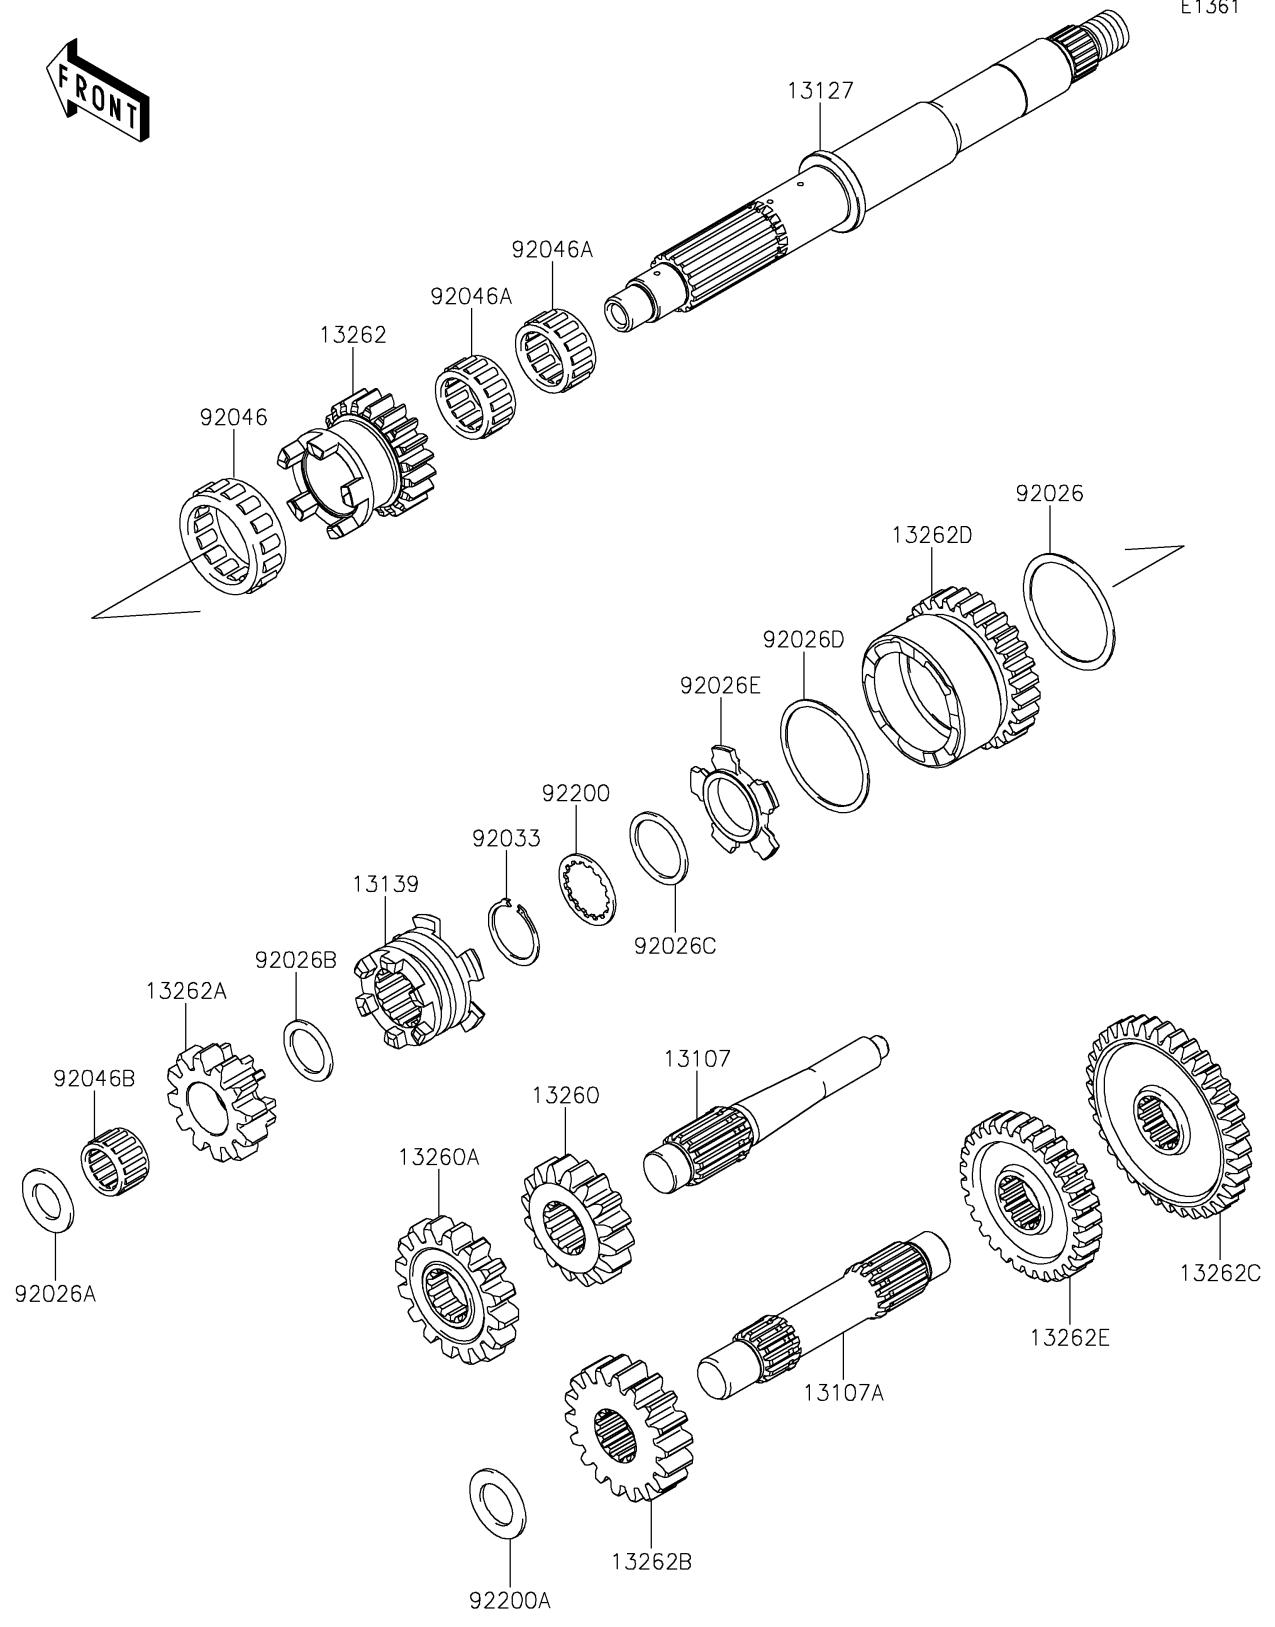

# 2021 BRUTE FORCE® 750 4x4i EPS CAMO PARTS DIAGRAM

Transmission

E1361

## 2021 BRUTE FORCE® 750 4x4i EPS CAMO PARTS LIST

### Transmission

ITEM NAME	PART NUMBER	QUANTITY
SHAFT,REVERSE,IDLE (Ref # 13107)	13107-0754	1
SHAFT,COUNTER (Ref # 13107A)	13107-0755	1
SHAFT-TRANSMISSION INPUT (Ref # 13127)	13127-0053	1
SHIFTER (Ref # 13139)	13139-0626	1
GEAR,OUTPUT REVERSE,16T (Ref # 13260)	13260-1872	1
GEAR,DRIVEN REVERSE,16T (Ref # 13260A)	13260-1873	1
GEAR,INPUT LOW,20T (Ref # 13262)	13262-0234	1
GEAR,INPUT REVERSE,12T (Ref # 13262A)	13262-0235	1
GEAR,OUTPUT DRIVE,18T (Ref # 13262B)	13262-0432	1
GEAR,DRIVEN LOW,36T (Ref # 13262C)	13262-0794	1
GEAR,INPUT HI,27T (Ref # 13262D)	13262-0837	1
GEAR,DRIVEN HI,29T (Ref # 13262E)	13262-0838	1
SPACER,48.2X56X1.0 (Ref # 92026)	92026-0163	1
SPACER,17.3X30X2.0 (Ref # 92026A)	92026-1415	1
SPACER,21.2X29X1.6 (Ref # 92026B)	92026-1568	1
SPACER,28.2X34.5X1.6 (Ref # 92026C)	92026-1587	1
SPACER,48.2X54.3X1.0 (Ref # 92026D)	92026-1599	1
SPACER,HI&LOW (Ref # 92026E)	92026-1600	1
RING-SNAP,25.9X30.6X1.2 (Ref # 92033)	92033-1037	1
BEARING-NEEDLE,HIGH GEAR (Ref # 92046)	92046-1276	1
BEARING-NEEDLE,FWF-283317 (Ref # 92046A)	92046-1278	2
BEARING-NEEDLE,REVERSE GEAR (Ref # 92046B)	92046-1279	1
WASHER,28.5X34.0X1.5 (Ref # 92200)	92200-1240	1
WASHER,20.3X33X2.0 (Ref # 92200A)	92200-1351	1