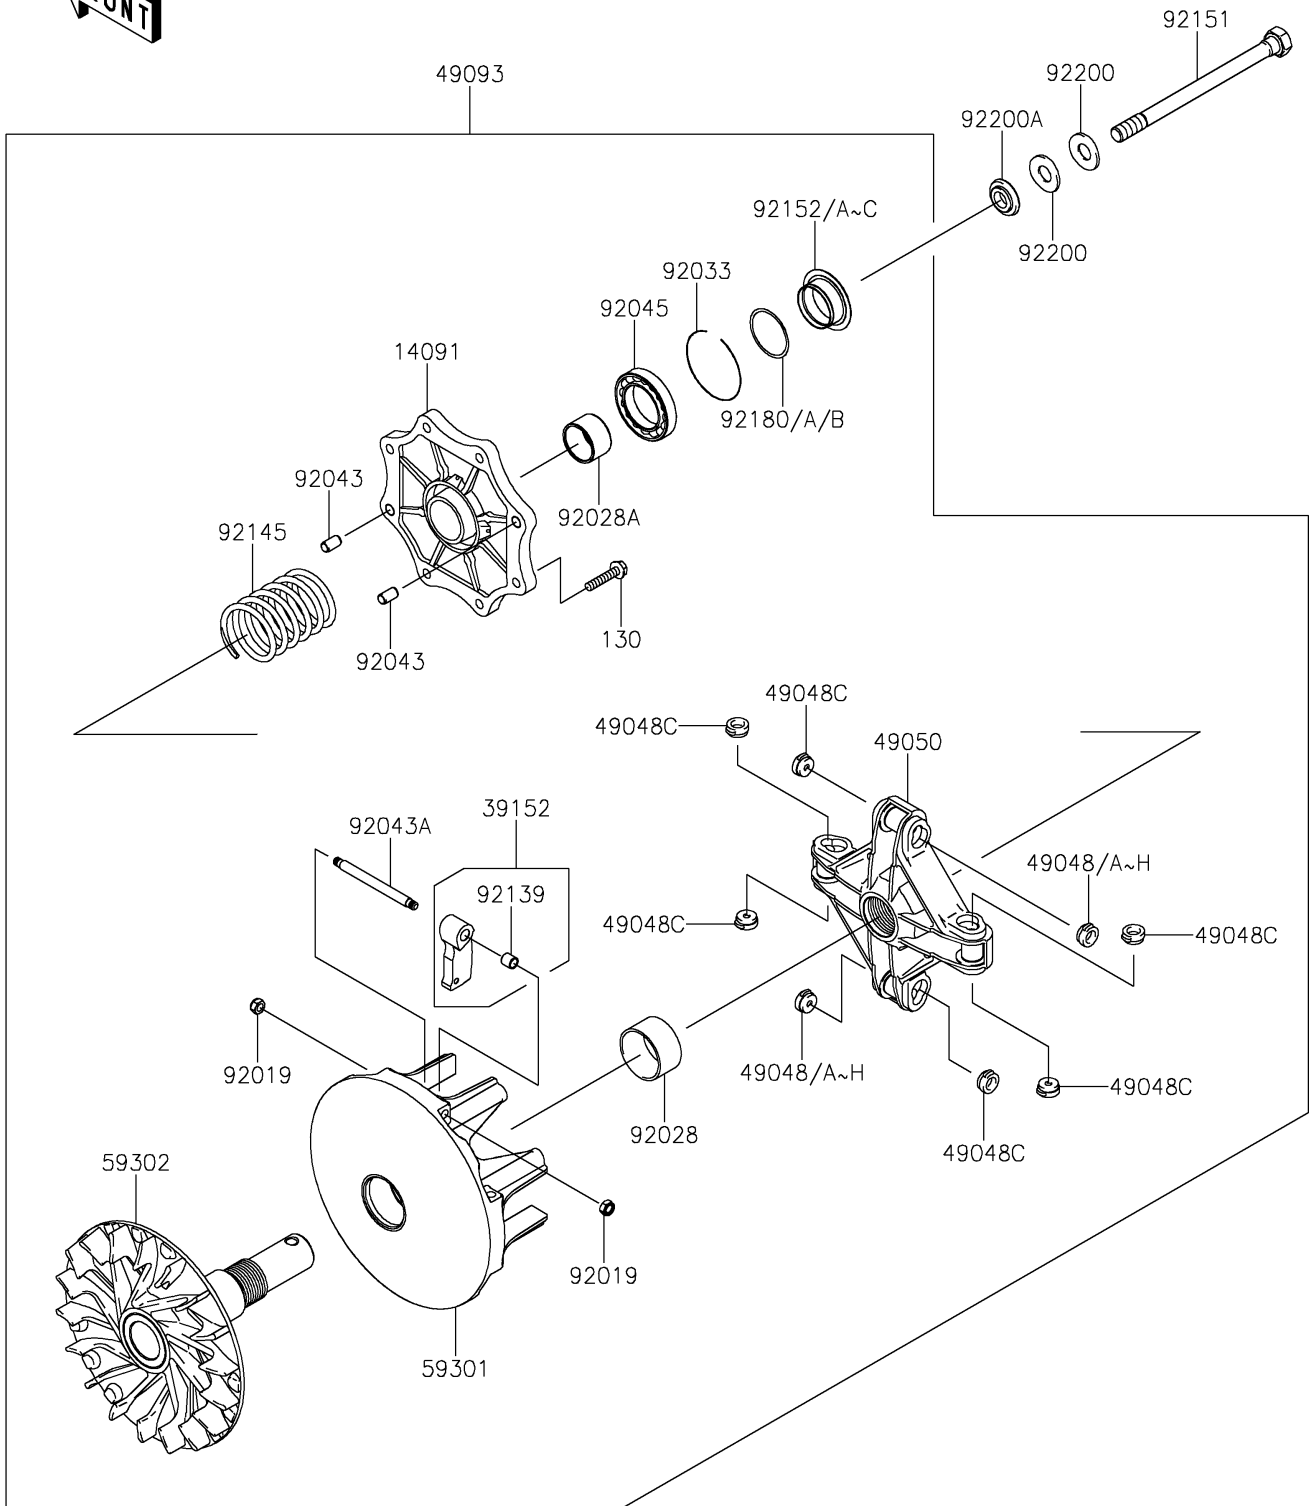

2021 BRUTE FORCE® 750 4x4i EPS CAMO PARTS DIAGRAM

Drive Converter

E1391

2021 BRUTE FORCE® 750 4x4i EPS CAMO PARTS LIST

Drive Converter

ITEM NAME	PART NUMBER	QUANTITY
COVER (Ref # 14091)	14091-1804	1
WEIGHT-RAMP (Ref # 39152)	39152-0034	4
SHOE,T=7.2 (Ref # 49048)	49048-1087	AR
SHOE,T=7.3 (Ref # 49048A)	49048-1088	AR
SHOE,T=7.4 (Ref # 49048B)	49048-1089	AR
SHOE,T=7.5 (Ref # 49048C)	49048-1090	8
SHOE,T=7.6 (Ref # 49048D)	49048-1091	AR
SHOE,T=7.7 (Ref # 49048E)	49048-1092	AR
SHOE,T=7.8 (Ref # 49048F)	49048-1093	AR
SHOE,T=7.9 (Ref # 49048G)	49048-1094	AR
SHOE,T=8.0 (Ref # 49048H)	49048-1095	AR
SPIDER (Ref # 49050)	49050-0010	1
CONVERTER-ASSY-DRIVE (Ref # 49093)	49093-0040	1
SHEAVE-MOVABLE (Ref # 59301)	59301-0007	1
SHEAVE-COMP,FIXED (Ref # 59302)	59302-0078	1
NUT,LOCK,6MM (Ref # 92019)	92019-008	8
BUSHING (Ref # 92028)	92028-1975	1
BUSHING (Ref # 92028A)	92028-1980	1
RING-SNAP (Ref # 92033)	92033-0063	1
PIN,6.2X8X14 (Ref # 92043)	92043-1263	2
PIN (Ref # 92043A)	92043-1688	4
BEARING-BALL,6907DDG8C4 S6NS (Ref # 92045)	92045-1453	1
BUSHING (Ref # 92139)	92139-0215	4
SPRING (Ref # 92145)	92145-0794	1
BOLT,12X165 (Ref # 92151)	92151-1393	1
COLLAR,T=1.6 (Ref # 92152)	92152-1436	AR
COLLAR,T=3.0 (Ref # 92152A)	92152-1437	AR
COLLAR,T=2.3 (Ref # 92152B)	92152-1438	AR
COLLAR,T=3.7 (Ref # 92152C)	92152-1440	AR

2021 BRUTE FORCE® 750 4x4i EPS CAMO PARTS LIST

Drive Converter

ITEM NAME	PART NUMBER	QUANTITY
SHIM,35X40X0.10 (Ref # 92180)	92180-1378	AR
SHIM,35X40X0.20 (Ref # 92180A)	92180-1379	AR
SHIM,35X40X0.30 (Ref # 92180B)	92180-1380	AR
WASHER,SPRING (Ref # 92200)	92200-1504	2
WASHER (Ref # 92200A)	92200-1634	1
BOLT-FLANGED,6X30 (Ref # 130)	130CA0630	8