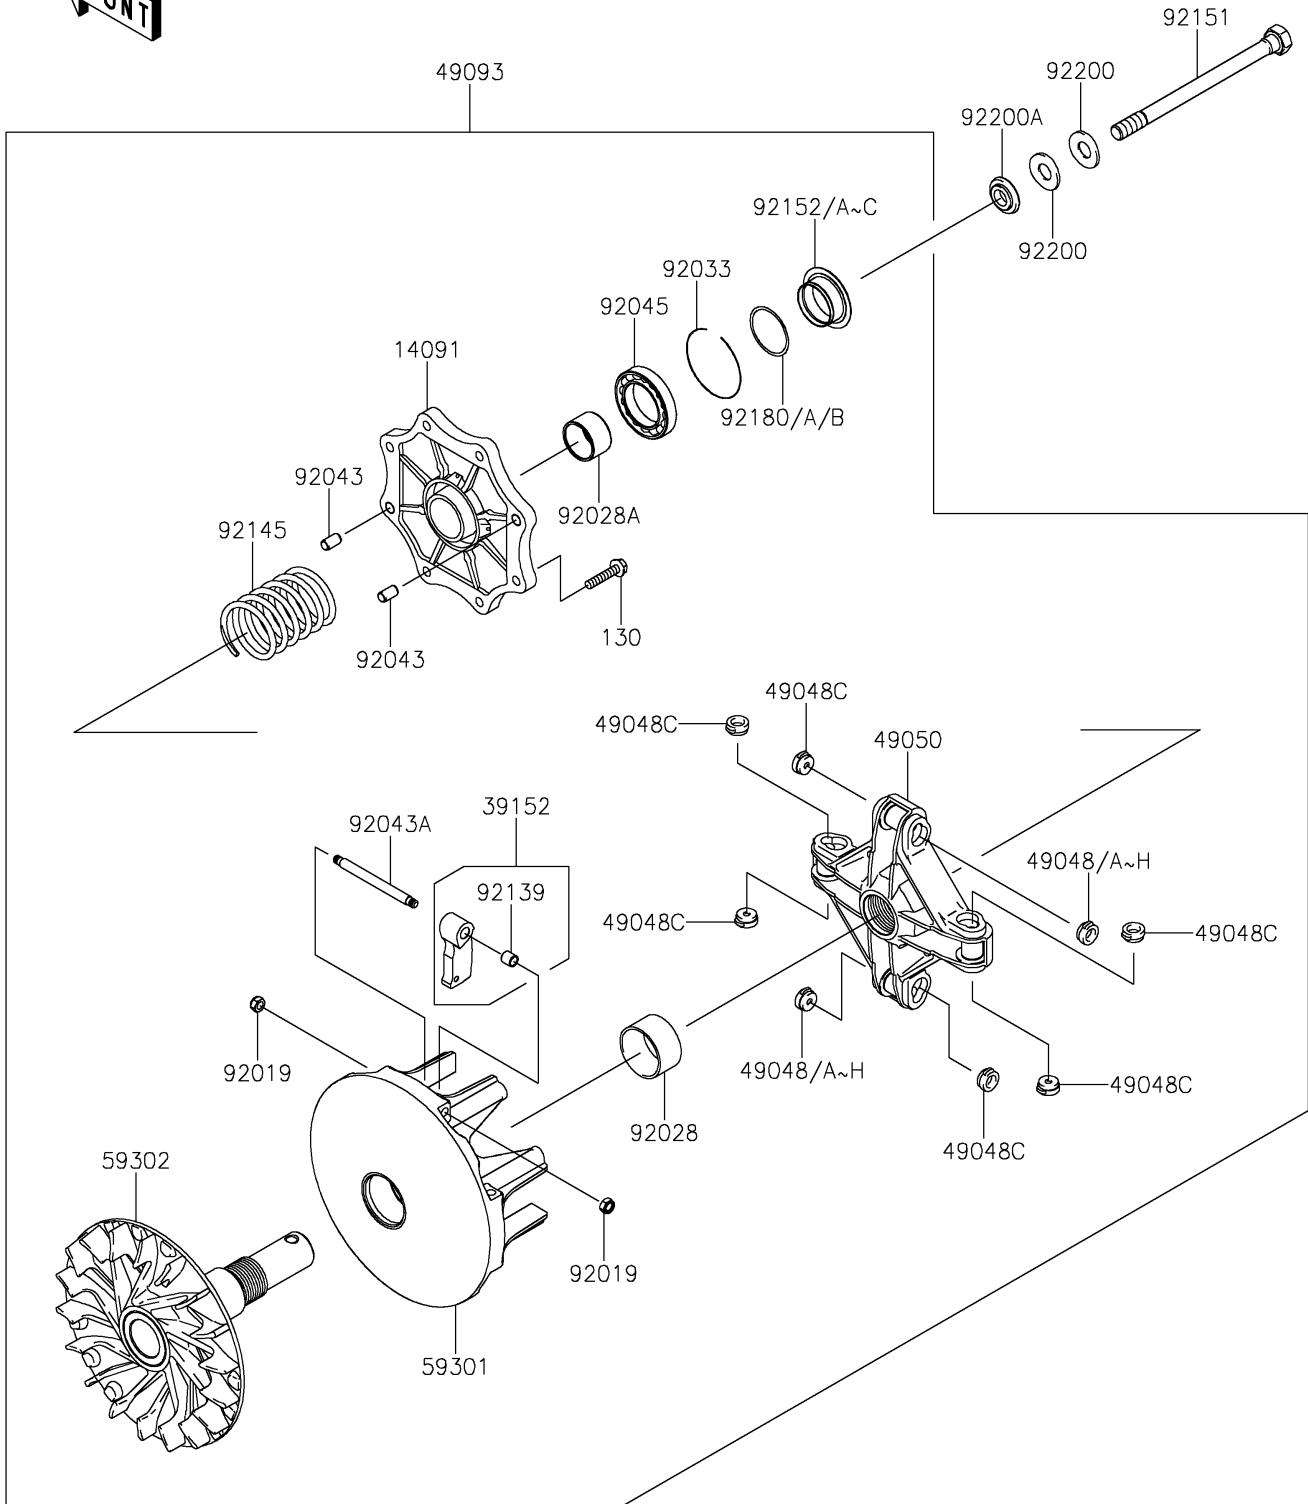

2021 BRUTE FORCE® 750 4x4i EPS CAMO PARTS DIAGRAM

Drive Converter

E1391

2021 BRUTE FORCE® 750 4x4i EPS CAMO PARTS LIST

Drive Converter

ITEM NAME	PART NUMBER	QUANTITY
COVER (Ref # 14091)	14091-1804	1
WEIGHT-RAMP (Ref # 39152)	39152-0034	4
SHOE,T=7.2 (Ref # 49048)	49048-1087	AR
SHOE,T=7.3 (Ref # 49048A)	49048-1088	AR
SHOE,T=7.4 (Ref # 49048B)	49048-1089	AR
SHOE,T=7.5 (Ref # 49048C)	49048-1090	8
SHOE,T=7.6 (Ref # 49048D)	49048-1091	AR
SHOE,T=7.7 (Ref # 49048E)	49048-1092	AR
SHOE,T=7.8 (Ref # 49048F)	49048-1093	AR
SHOE,T=7.9 (Ref # 49048G)	49048-1094	AR
SHOE,T=8.0 (Ref # 49048H)	49048-1095	AR
SPIDER (Ref # 49050)	49050-0010	1
CONVERTER-ASSY-DRIVE (Ref # 49093)	49093-0040	1
SHEAVE-MOVABLE (Ref # 59301)	59301-0007	1
SHEAVE-COMP,FIXED (Ref # 59302)	59302-0078	1
NUT,LOCK,6MM (Ref # 92019)	92019-008	8
BUSHING (Ref # 92028)	92028-1975	1
BUSHING (Ref # 92028A)	92028-1980	1
RING-SNAP (Ref # 92033)	92033-0063	1
PIN,6.2X8X14 (Ref # 92043)	92043-1263	2
PIN (Ref # 92043A)	92043-1688	4
BEARING-BALL,6907DDG8C4 S6NS (Ref # 92045)	92045-1453	1
BUSHING (Ref # 92139)	92139-0215	4
SPRING (Ref # 92145)	92145-0794	1
BOLT,12X165 (Ref # 92151)	92151-1393	1
COLLAR,T=1.6 (Ref # 92152)	92152-1436	AR
COLLAR,T=3.0 (Ref # 92152A)	92152-1437	AR
COLLAR,T=2.3 (Ref # 92152B)	92152-1438	AR
COLLAR,T=3.7 (Ref # 92152C)	92152-1440	AR

2021 BRUTE FORCE® 750 4x4i EPS CAMO PARTS LIST

Drive Converter

ITEM NAME	PART NUMBER	QUANTITY
SHIM,35X40X0.10 (Ref # 92180)	92180-1378	AR
SHIM,35X40X0.20 (Ref # 92180A)	92180-1379	AR
SHIM,35X40X0.30 (Ref # 92180B)	92180-1380	AR
WASHER,SPRING (Ref # 92200)	92200-1504	2
WASHER (Ref # 92200A)	92200-1634	1
BOLT-FLANGED,6X30 (Ref # 130)	130CA0630	8