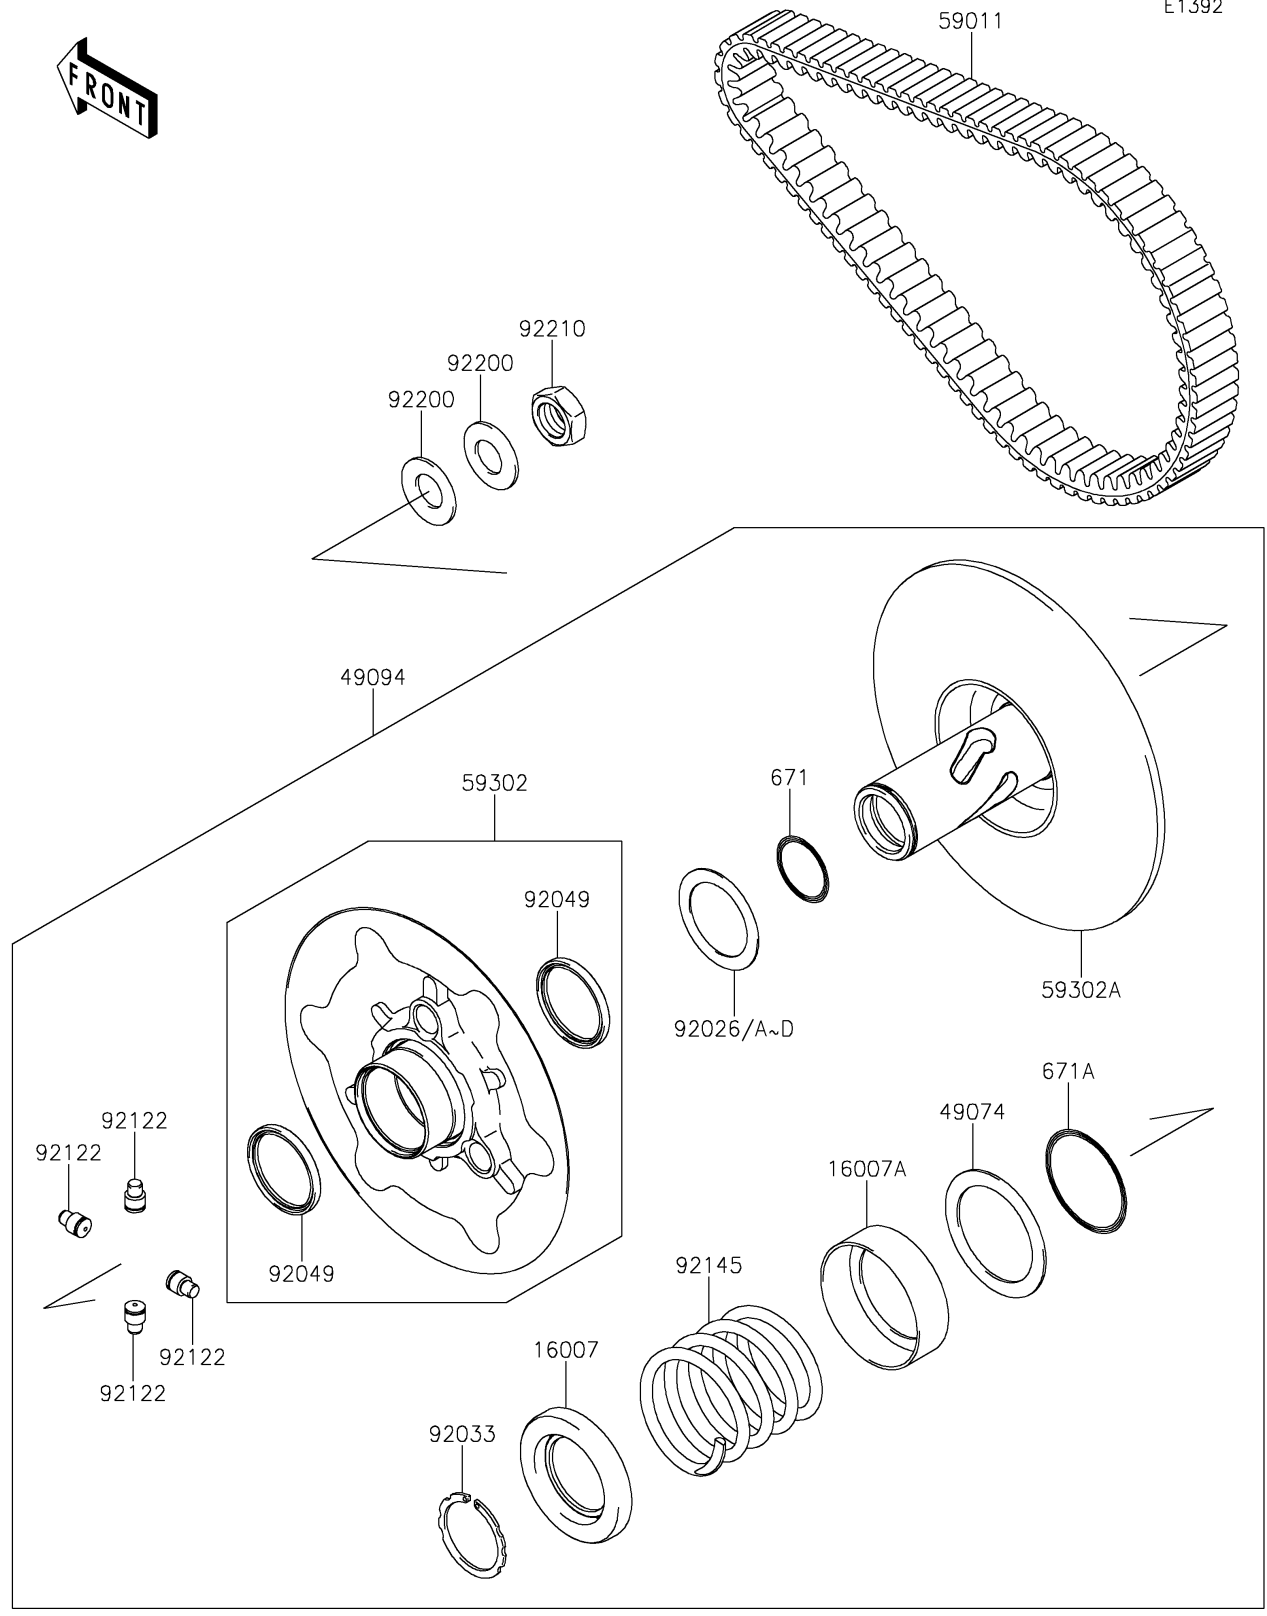

2021 BRUTE FORCE® 750 4x4i EPS CAMO PARTS DIAGRAM

Driven Converter/Drive Belt

E1392

2021 BRUTE FORCE® 750 4x4i EPS CAMO PARTS LIST

Driven Converter/Drive Belt

ITEM NAME	PART NUMBER	QUANTITY
SEAT-SPRING (Ref # 16007)	16007-1203	1
SEAT-SPRING,SHEAVE MOVABLE (Ref # 16007A)	16007-1221	1
PLATE-THRUST (Ref # 49074)	49074-1055	1
CONVERTER-ASSY-DRIVEN (Ref # 49094)	49094-0051	1
BELT,CVT (Ref # 59011)	59011-0019	1
SHEAVE-COMP,MOVABLE (Ref # 59302)	59302-0039	1
SHEAVE-COMP,FIXED (Ref # 59302A)	59302-0077	1
SPACER,T=0.30 (Ref # 92026)	92026-0034	AR
SPACER,T=1.00 (Ref # 92026A)	92026-1565	AR
SPACER,T=0.60 (Ref # 92026B)	92026-1569	AR
SPACER,T=1.40 (Ref # 92026C)	92026-1570	AR
SPACER,T=0.80 (Ref # 92026D)	92026-1617	AR
RING-SNAP (Ref # 92033)	92033-1317	1
SEAL-OIL (Ref # 92049)	92049-1528	2
ROLLER (Ref # 92122)	92122-1209	4
SPRING,PURPLE (Ref # 92145)	92145-1499	1
WASHER (Ref # 92200)	92200-1505	2
NUT,18MM (Ref # 92210)	92210-1367	1
O RING (Ref # 671)	671D2530	1
O RING (Ref # 671A)	671D2550	1