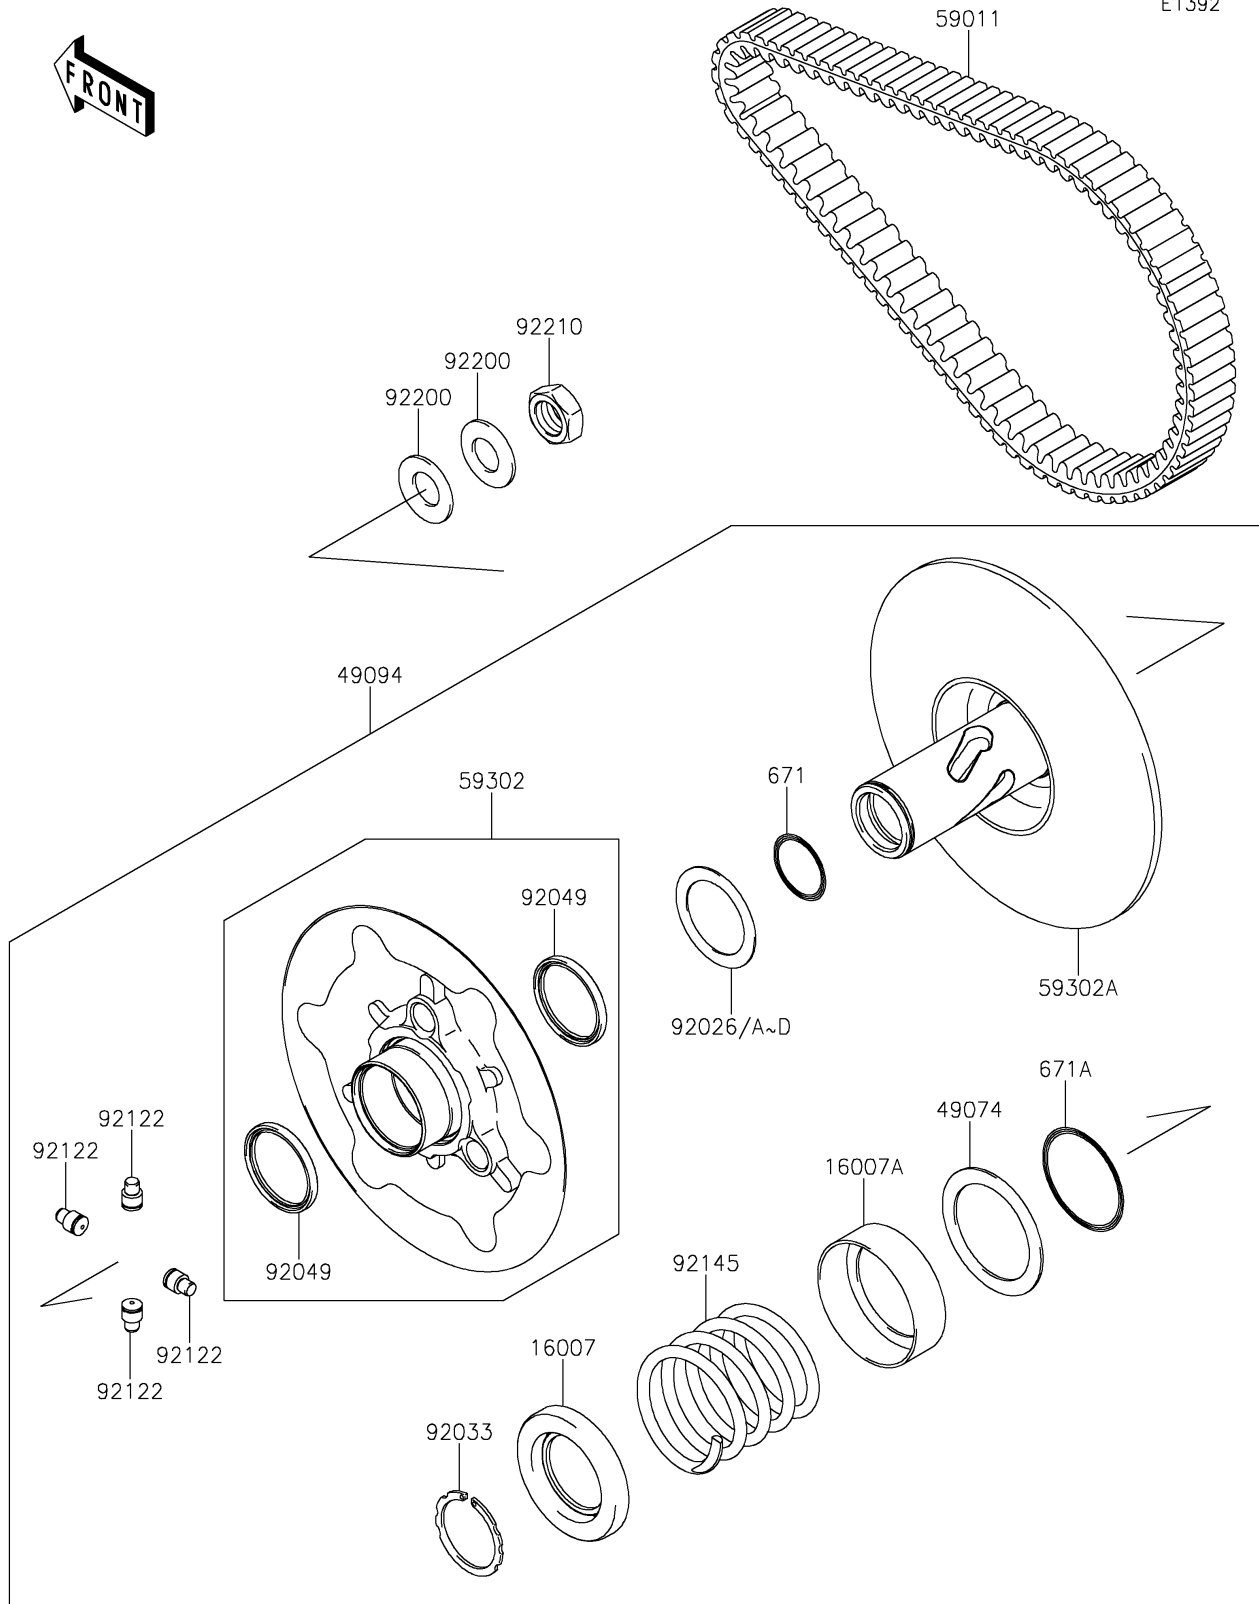

2021 BRUTE FORCE® 750 4x4i EPS CAMO PARTS DIAGRAM

Driven Converter/Drive Belt

E1392

2021 BRUTE FORCE® 750 4x4i EPS CAMO PARTS LIST

Driven Converter/Drive Belt

ITEM NAME	PART NUMBER	QUANTITY
-----------	-------------	----------