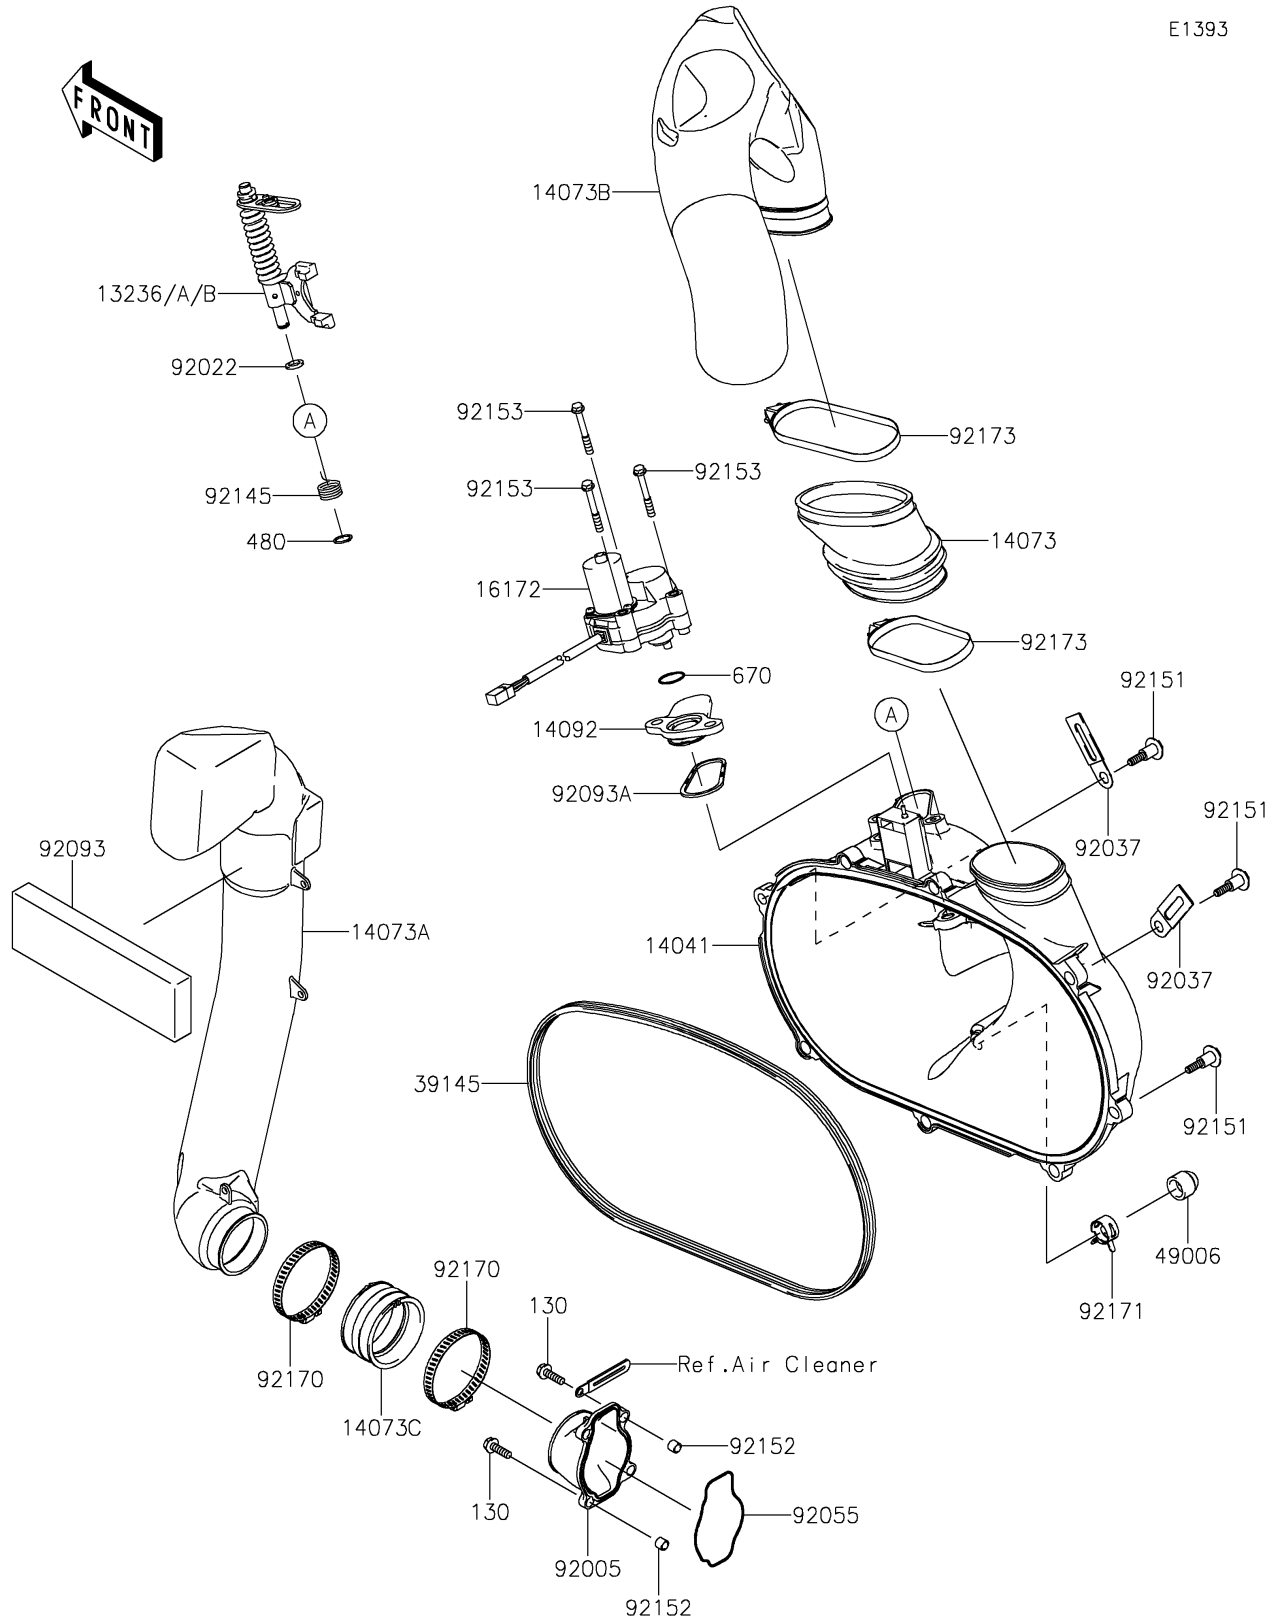

2021 BRUTE FORCE® 750 4x4i EPS CAMO PARTS DIAGRAM

Converter Cover

E1393

2021 BRUTE FORCE® 750 4x4i EPS CAMO PARTS LIST

Converter Cover

ITEM NAME	PART NUMBER	QUANTITY
LEVER-COMP,YELLOW (Ref # 13236)	13236-0046	AR
LEVER-COMP,GREEN (Ref # 13236A)	13236-0047	AR
LEVER-COMP,PAINT LESS (Ref # 13236B)	13236-0048	1
COVER-COMP (Ref # 14041)	14041-0625	1
DUCT,EXHAUST JOINT (Ref # 14073)	14073-0028	1
DUCT,INTAKE (Ref # 14073A)	14073-0298	1
DUCT,EXHAUST (Ref # 14073B)	14073-0734	1
DUCT,JOINT (Ref # 14073C)	14073-1775	1
COVER (Ref # 14092)	14092-0780	1
ACTUATOR (Ref # 16172)	16172-0018	1
TRIM-SEAL (Ref # 39145)	39145-0702	1
BOOT,DRAIN (Ref # 49006)	49006-0560	1
FITTING (Ref # 92005)	92005-0718	1
WASHER,10.2X16X1 (Ref # 92022)	92022-1829	1
CLAMP (Ref # 92037)	92037-1780	2
RING-O (Ref # 92055)	92055-1630	1
SEAL (Ref # 92093)	92093-0581	1
SEAL (Ref # 92093A)	92093-1548	1
SPRING (Ref # 92145)	92145-1567	1
BOLT,FLANGED,6X30 (Ref # 92151)	92151-1686	8
COLLAR (Ref # 92152)	92152-1332	4
BOLT,6X47 (Ref # 92153)	92153-0678	3
CLAMP (Ref # 92170)	92170-1764	2
CLAMP (Ref # 92171)	92171-0329	1
CLAMP (Ref # 92173)	92173-0260	2
BOLT-FLANGED,6X20 (Ref # 130)	130CA0620	4
CIRCLIP-TYPE-C,10MM (Ref # 480)	480J1000	1
O RING (Ref # 670)	670D3022	1