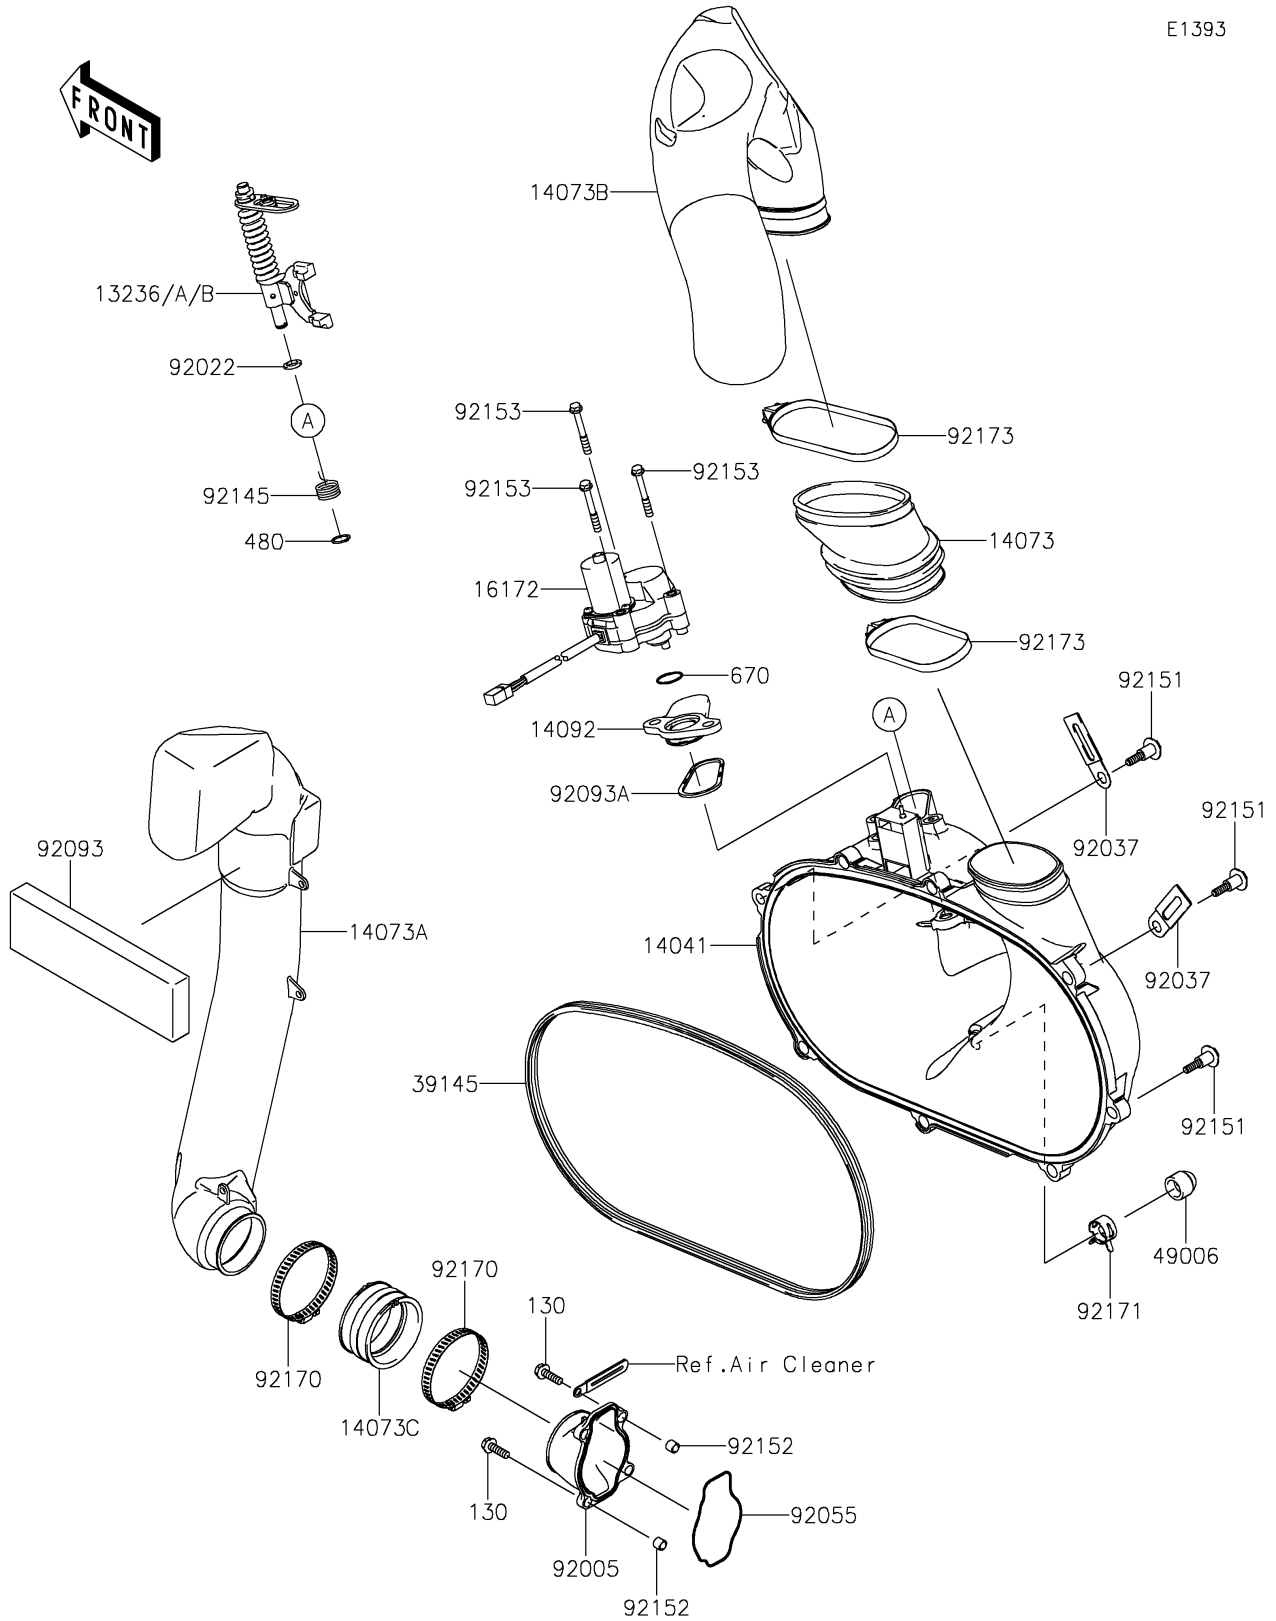

2021 BRUTE FORCE® 750 4x4i EPS CAMO PARTS DIAGRAM

Converter Cover

E1393

2021 BRUTE FORCE® 750 4x4i EPS CAMO PARTS LIST

Converter Cover

ITEM NAME	PART NUMBER	QUANTITY
-----------	-------------	----------