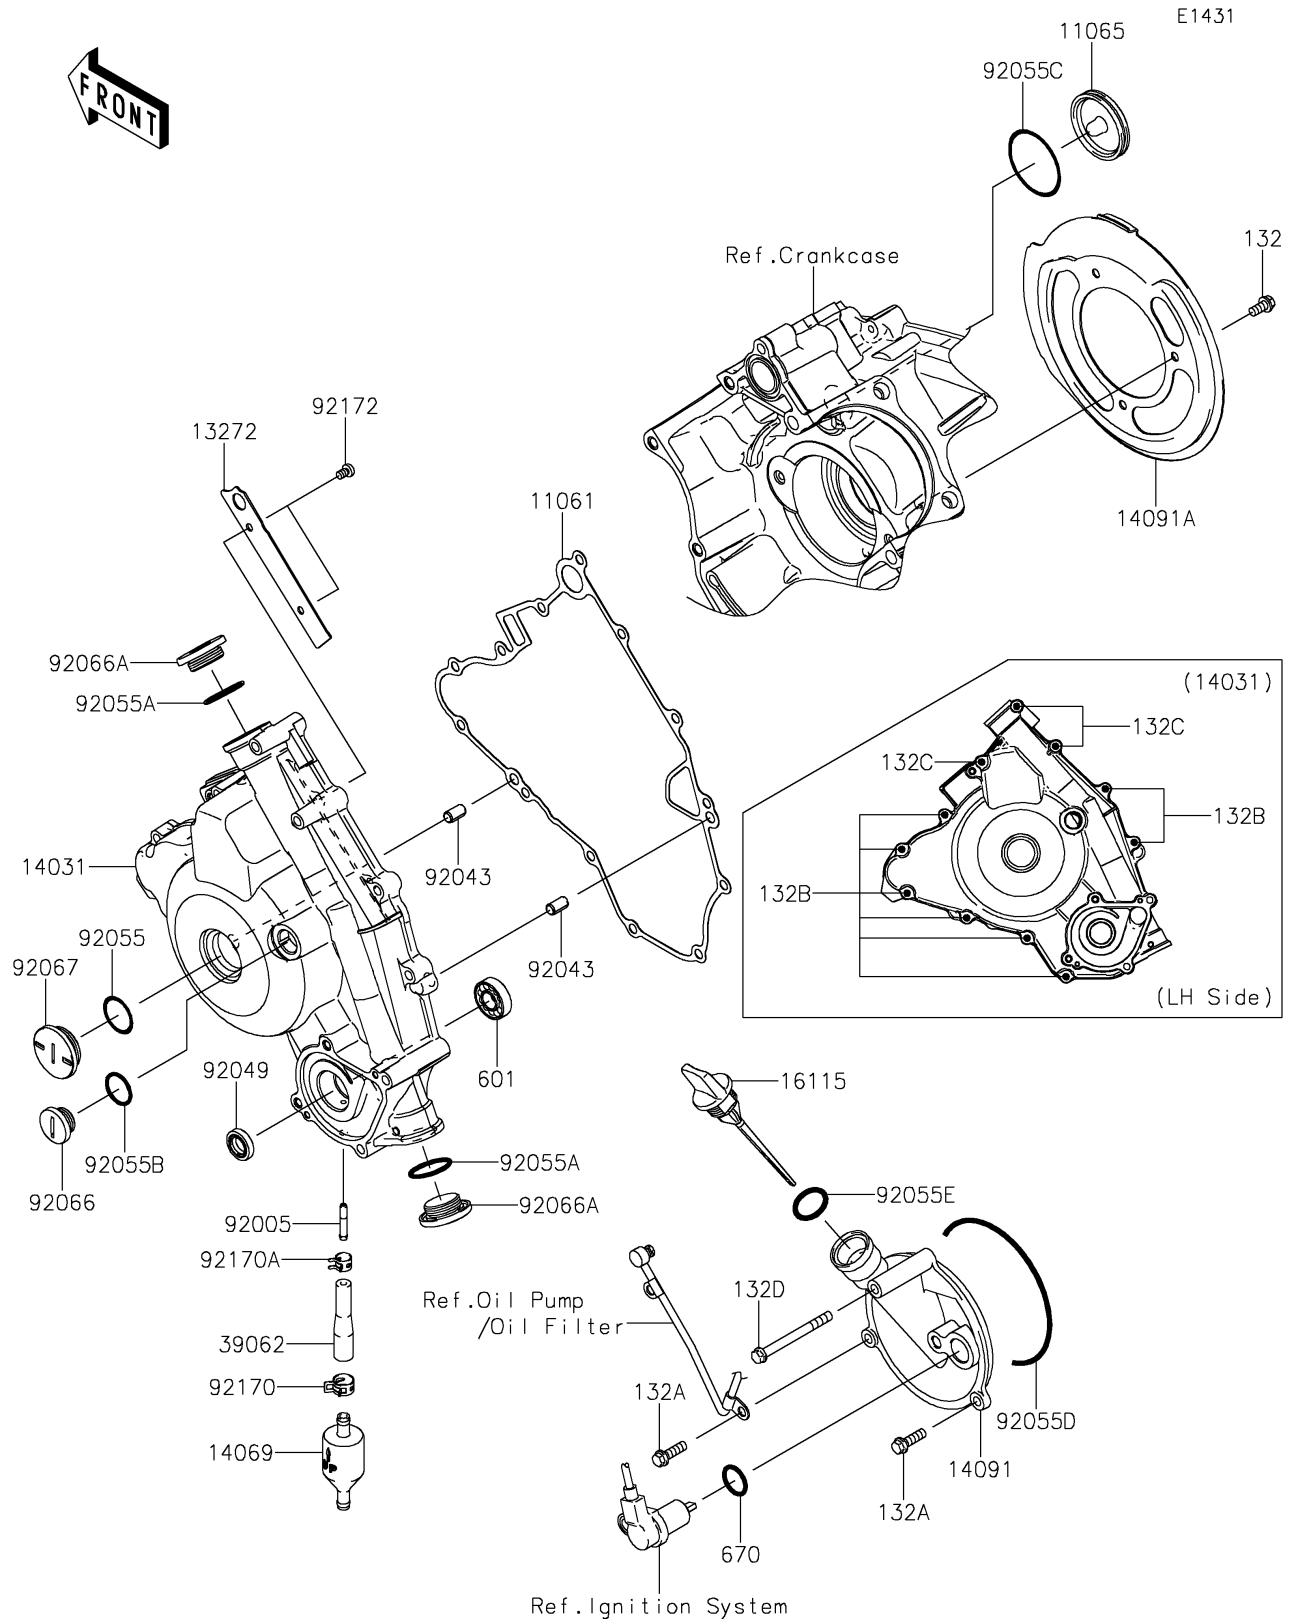

# 2021 BRUTE FORCE® 750 4x4i EPS CAMO PARTS DIAGRAM

Engine Cover(s)

## 2021 BRUTE FORCE® 750 4x4i EPS CAMO PARTS LIST

### Engine Cover(s)

ITEM NAME	PART NUMBER	QUANTITY
GASKET (Ref # 11061)	11061-1119	1
CAP (Ref # 11065)	11065-1151	1
PLATE (Ref # 13272)	13272-1090	1
COVER-GENERATOR (Ref # 14031)	14031-0127	1
BREATHER (Ref # 14069)	14069-1051	1
COVER (Ref # 14091)	14091-1365	1
COVER,BELT CONVERTER (Ref # 14091A)	14091-1571	1
CAP-OIL FILLER (Ref # 16115)	16115-0001	1
HOSE-COOLING,CARBURETOR-VALVE (Ref # 39062)	39062-1382	1
FITTING (Ref # 92005)	92005-1264	1
PIN,6.2X8X14 (Ref # 92043)	92043-1263	2
SEAL-OIL,12X22X5 (Ref # 92049)	92049-0783	1
RING-O,27.7X2.4 (Ref # 92055)	92055-091	1
RING-O,25.7X2.4 (Ref # 92055A)	92055-1136	2
RING-O,20X2 (Ref # 92055B)	92055-1146	1
RING-O,44.7X2.4 (Ref # 92055C)	92055-1279	1
RING-O,99.5X2.0 (Ref # 92055D)	92055-1632	1
RING-O,20X3 (Ref # 92055E)	92055-2185	1
PLUG,COVER (Ref # 92066)	92066-0011	1
PLUG,25X8 (Ref # 92066A)	92066-0012	2
PLUG,30X8 (Ref # 92067)	92067-024	1
CLAMP (Ref # 92170)	92170-1492	1
CLAMP (Ref # 92170A)	92170-1493	1
SCREW,5X8 (Ref # 92172)	92172-0119	2
BOLT-FLANGED-SMALL,6X12 (Ref # 132)	132BA0612	3
BOLT-FLANGED-SMALL,6X20 (Ref # 132A)	132BA0620	2
BOLT-FLANGED-SMALL,6X30 (Ref # 132B)	132BA0630	8
BOLT-FLANGED-SMALL,6X55 (Ref # 132C)	132BA0655	3
BOLT-FLANGED-SMALL,6X65 (Ref # 132D)	132BA0665	1

### Engine Cover(s)

ITEM NAME	PART NUMBER	QUANTITY
BEARING-BALL (Ref # 601)	601A6001	1
O RING,18MM (Ref # 670)	670D2018	1