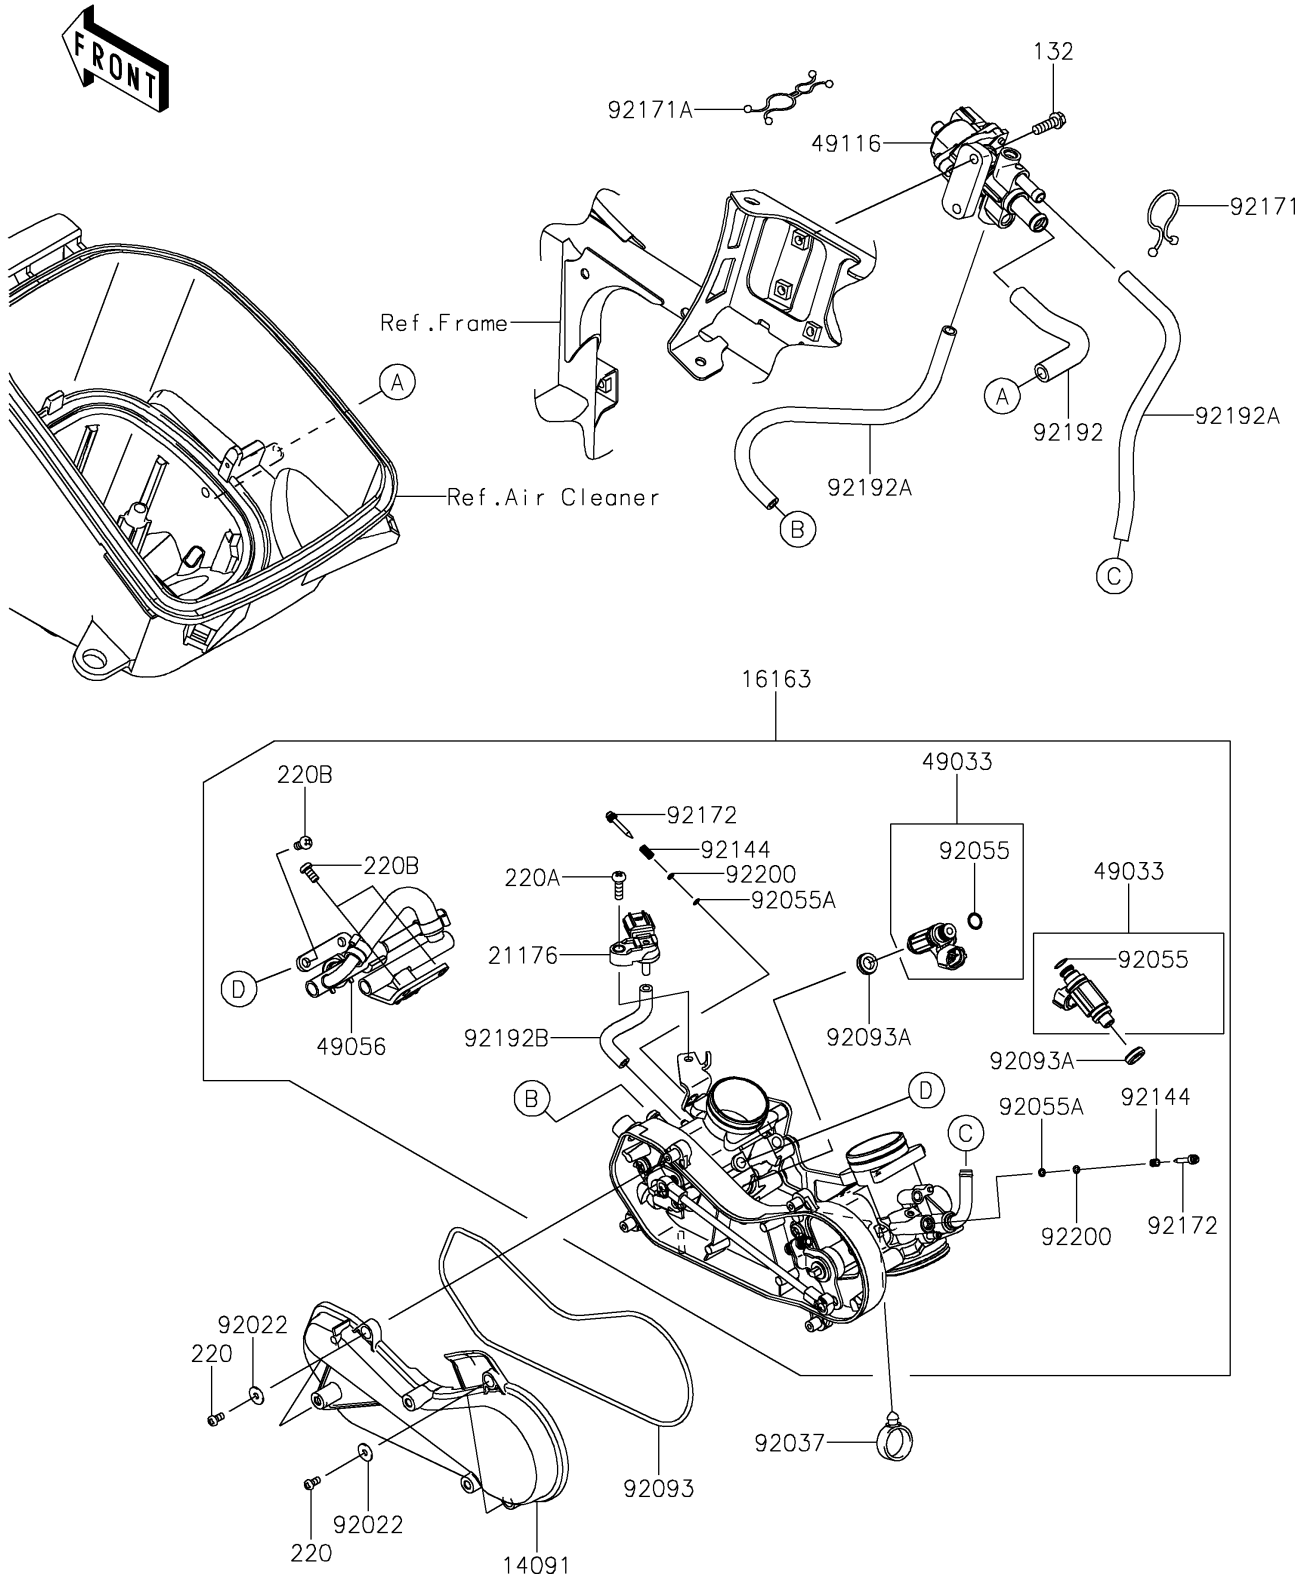

2021 BRUTE FORCE® 750 4x4i EPS CAMO PARTS DIAGRAM

Throttle

E1510

2021 BRUTE FORCE® 750 4x4i EPS CAMO PARTS LIST

Throttle

ITEM NAME	PART NUMBER	QUANTITY
COVER,THROTTLE LINK (Ref # 14091)	14091-1731	1
THROTTLE-ASSY (Ref # 16163)	16163-0792	1
SENSOR,PRESSURE (Ref # 21176)	21176-0906	1
NOZZLE-INJECTION (Ref # 49033)	49033-0011	2
PIPE-INJECTION (Ref # 49056)	49056-0034	1
VALVE-ASSY,ISC (Ref # 49116)	49116-0021	1
WASHER,5.2X13X1 (Ref # 92022)	92022-1380	4
CLAMP,HOSE (Ref # 92037)	92037-1827	1
RING-O,INJECTION NOZZLE (Ref # 92055)	92055-1622	2
RING-O,AIR SCREW (Ref # 92055A)	92055-1658	2
SEAL (Ref # 92093)	92093-0082	1
SEAL (Ref # 92093A)	92093-0127	2
SPRING,THROTTLE STOP SCREW (Ref # 92144)	92144-1674	2
CLAMP (Ref # 92171)	92171-1185	1
CLAMP (Ref # 92171A)	92171-1438	1
SCREW (Ref # 92172)	92172-0156	2
TUBE (Ref # 92192)	92192-0437	1
TUBE (Ref # 92192A)	92192-0439	2
TUBE (Ref # 92192B)	92192-0914	1
WASHER,PILOT AIR SCREW (Ref # 92200)	92200-1564	2
BOLT-FLANGED-SMALL,6X18 (Ref # 132)	132BD0618	2
SCREW-PAN-CROS,4X8 (Ref # 220)	220AA0408	4
SCREW-PAN-CROS,5X16 (Ref # 220A)	220AA0516	1
SCREW-PAN-CROS,6X12 (Ref # 220B)	220D0612	4