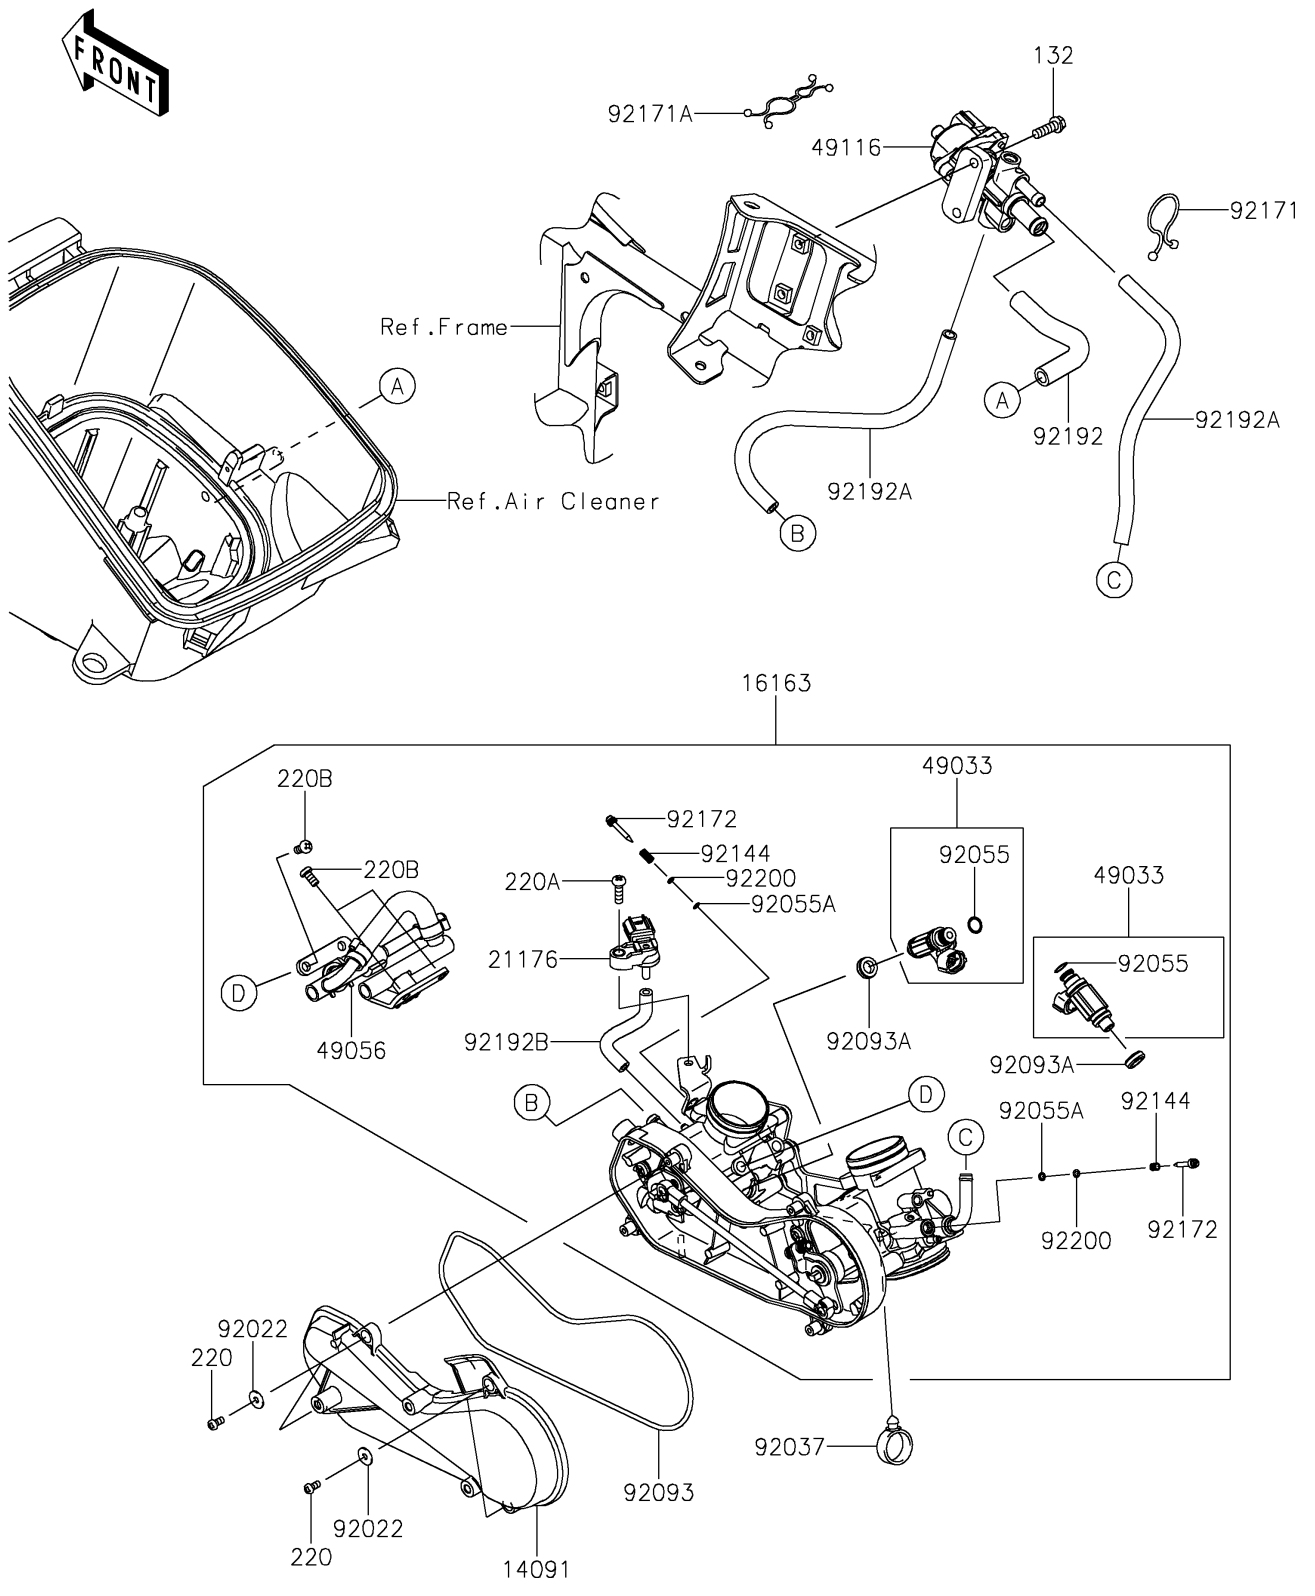

2021 BRUTE FORCE® 750 4x4i EPS CAMO PARTS DIAGRAM

Throttle

E1510

2021 BRUTE FORCE® 750 4x4i EPS CAMO PARTS LIST

Throttle

ITEM NAME	PART NUMBER	QUANTITY
-----------	-------------	----------