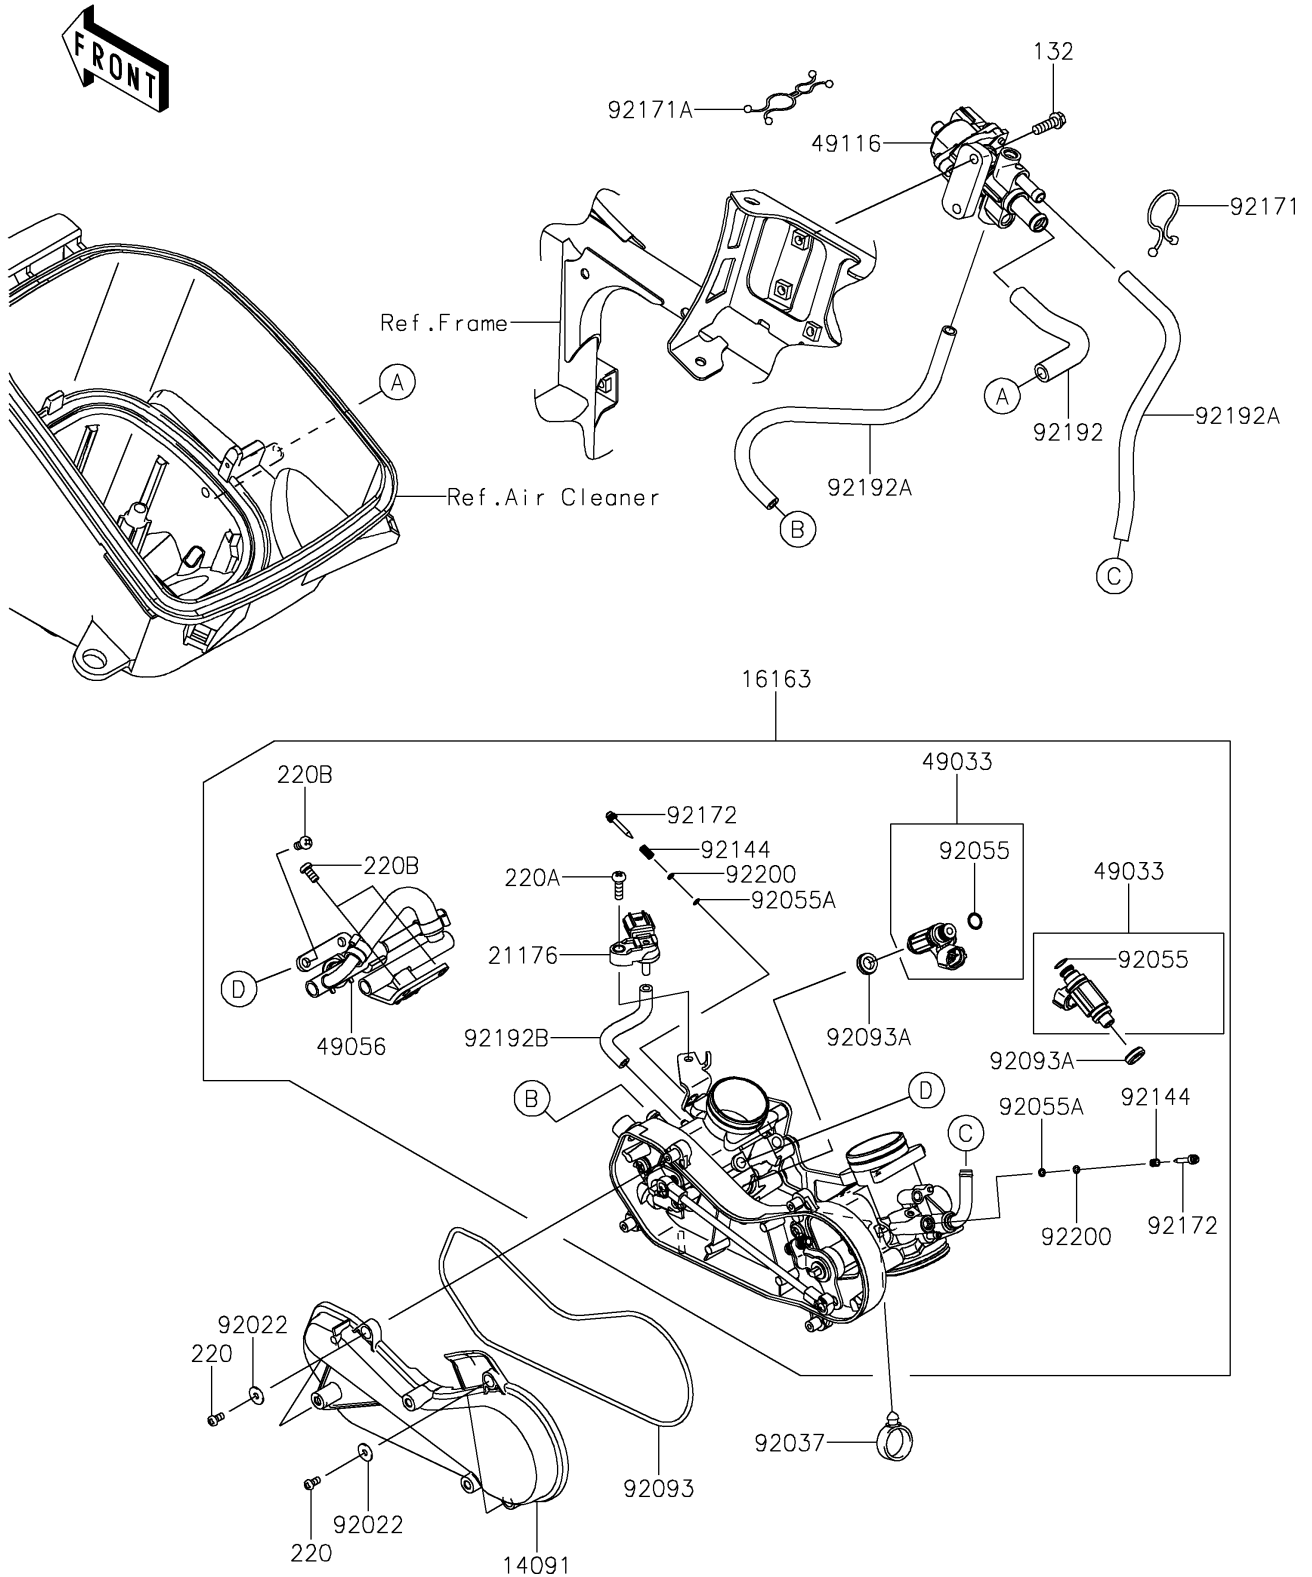

2021 BRUTE FORCE® 750 4x4i EPS CAMO PARTS DIAGRAM

Throttle

E1510

2021 BRUTE FORCE® 750 4x4i EPS CAMO PARTS LIST

Throttle

ITEM NAME	PART NUMBER	QUANTITY
-----------	-------------	----------