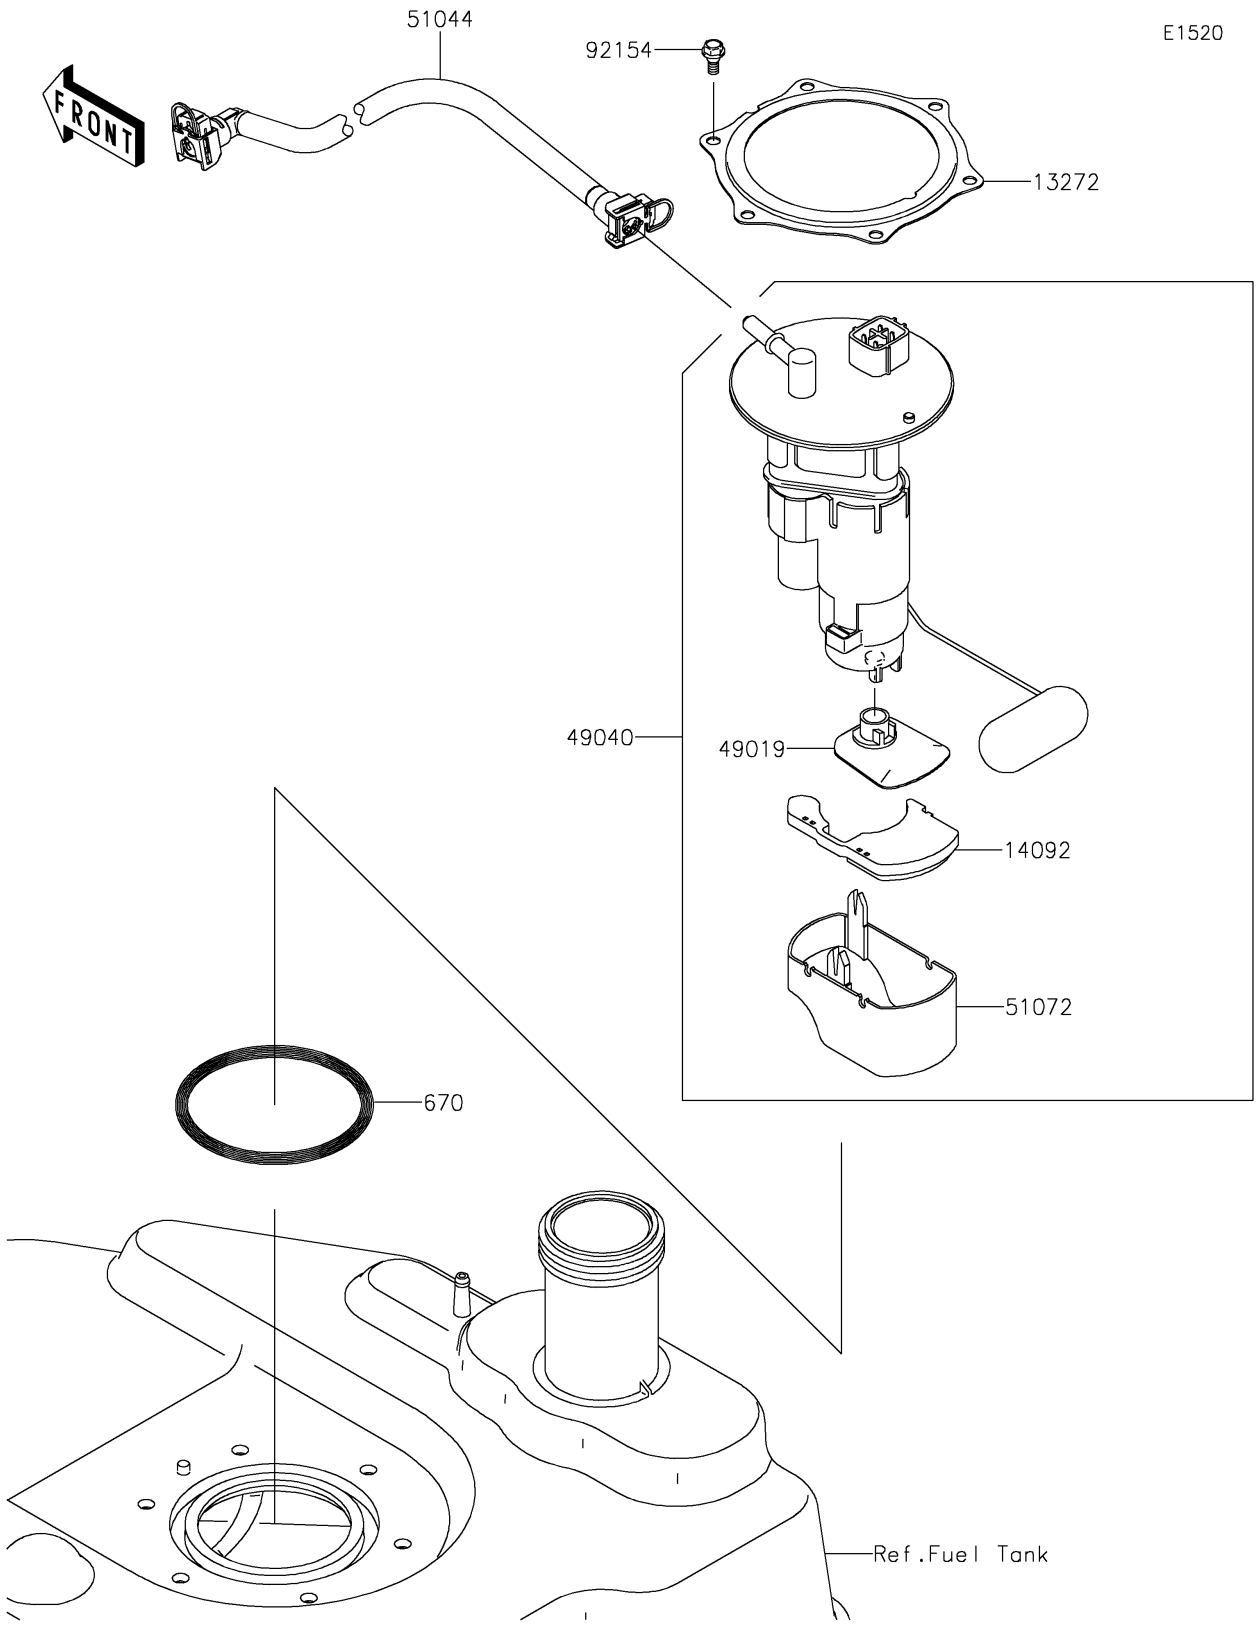

# 2021 BRUTE FORCE® 750 4x4i EPS CAMO PARTS DIAGRAM

Fuel Pump

# 2021 BRUTE FORCE® 750 4x4i EPS CAMO PARTS LIST

Fuel Pump

ITEM NAME	PART NUMBER	QUANTITY
-----------	-------------	----------