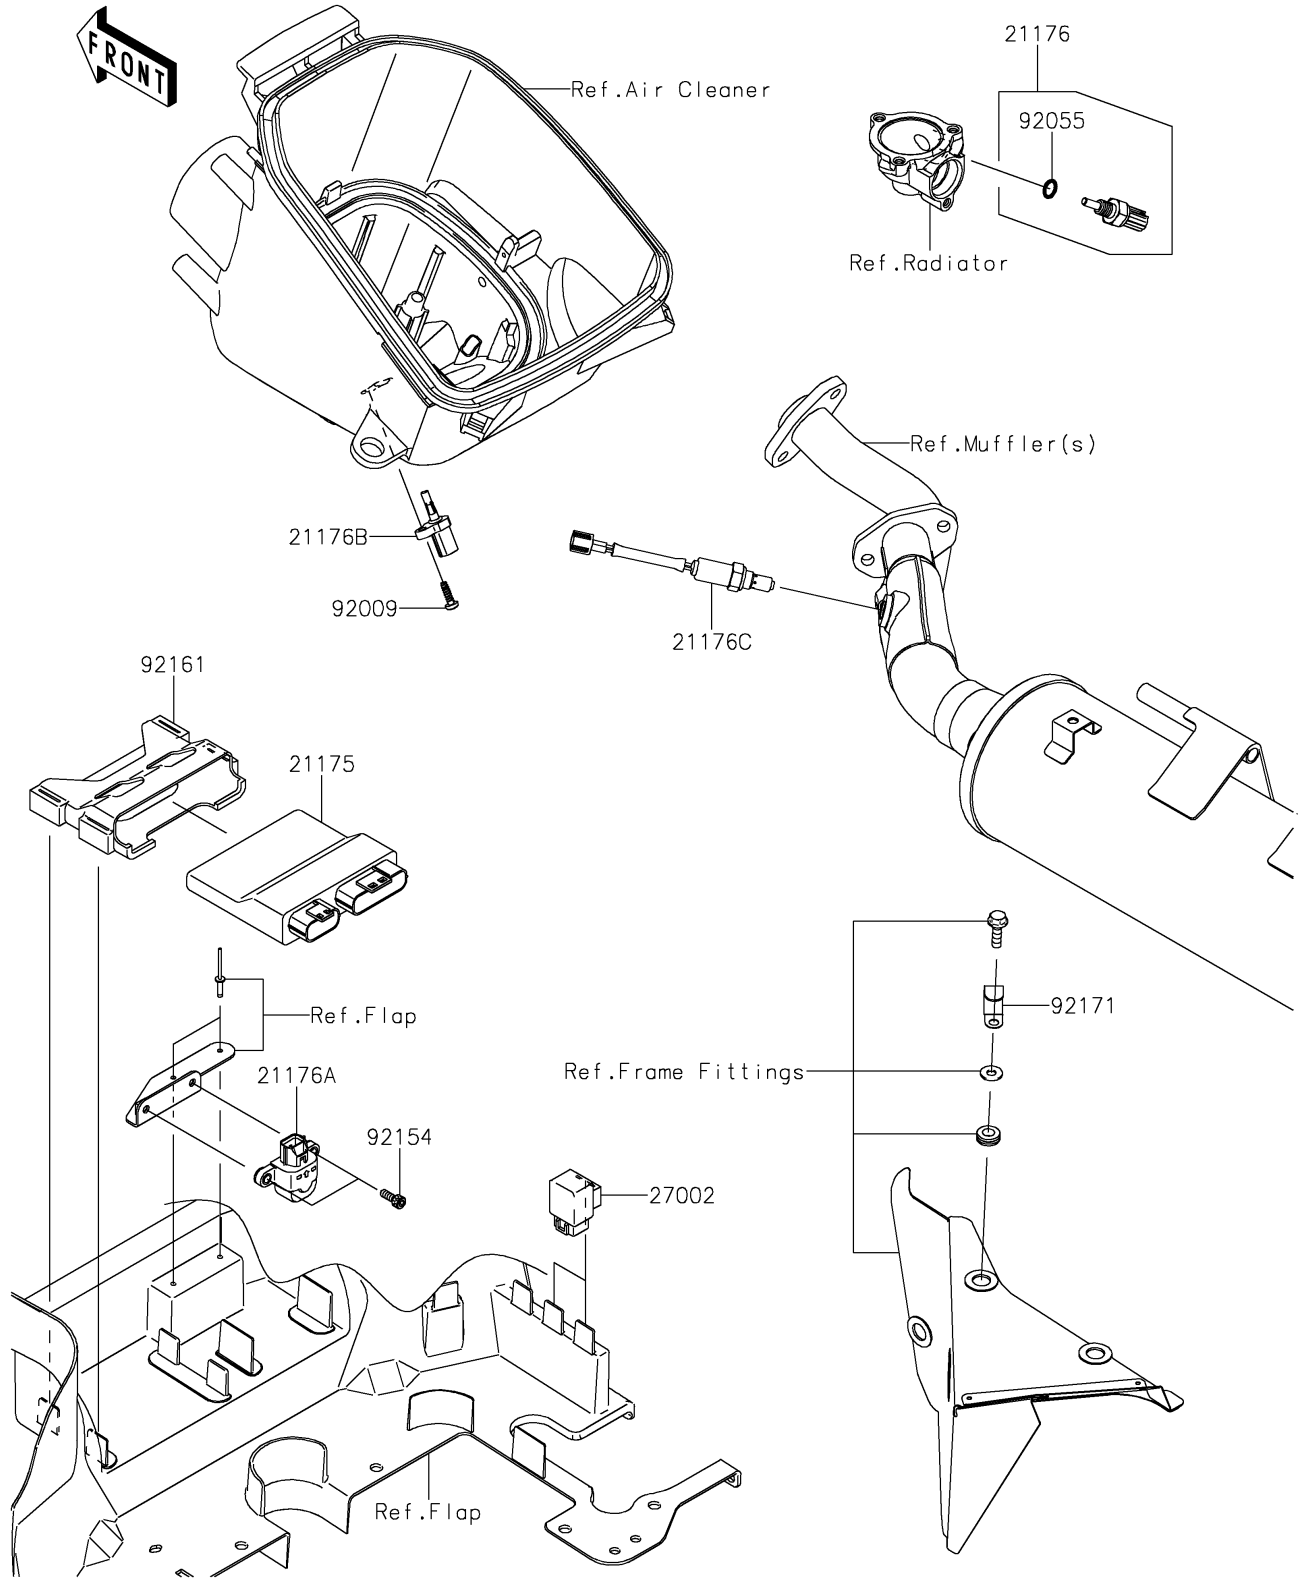

2021 BRUTE FORCE® 750 4x4i EPS CAMO PARTS DIAGRAM

Fuel Injection

E1530

2021 BRUTE FORCE® 750 4x4i EPS CAMO PARTS LIST

Fuel Injection

ITEM NAME	PART NUMBER	QUANTITY
-----------	-------------	----------