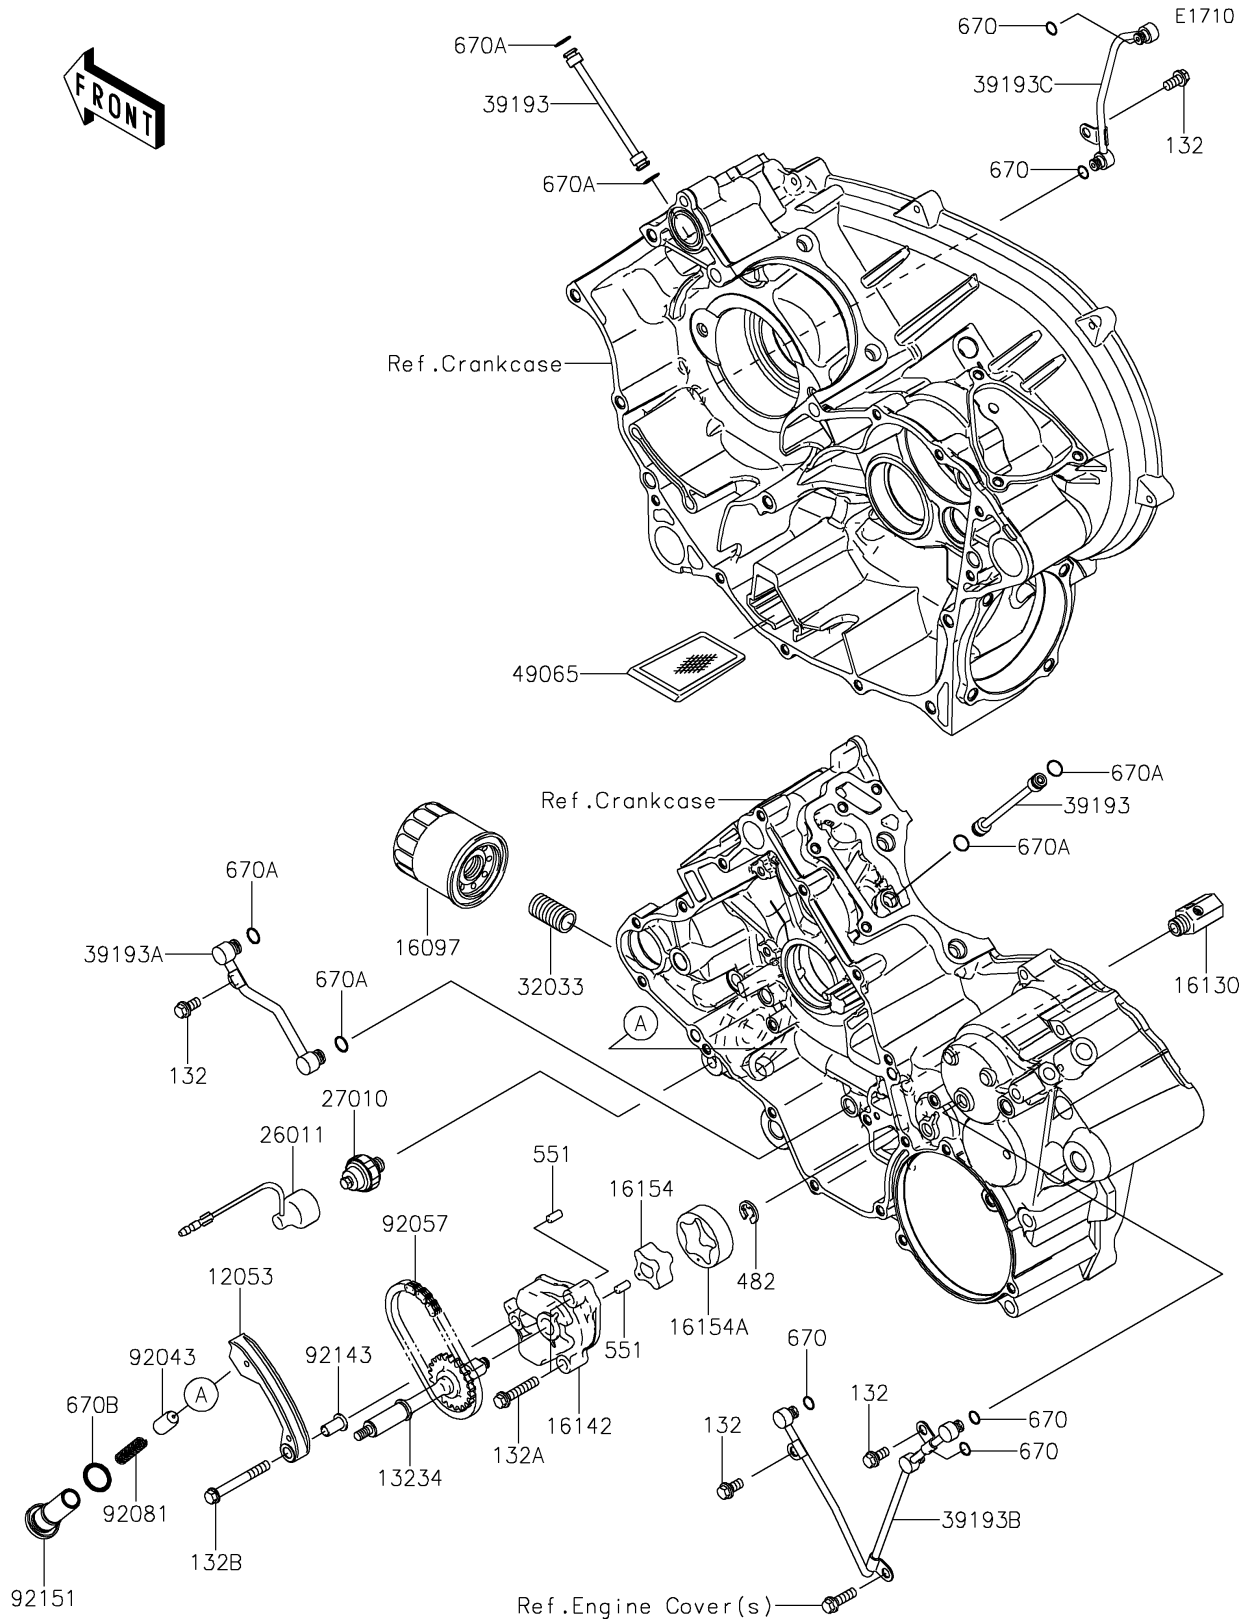

2021 BRUTE FORCE® 750 4x4i EPS CAMO PARTS DIAGRAM

Oil Pump/Oil Filter

2021 BRUTE FORCE® 750 4x4i EPS CAMO PARTS LIST

Oil Pump/Oil Filter

ITEM NAME	PART NUMBER	QUANTITY
GUIDE-CHAIN,SLACK (Ref # 12053)	12053-1440	1
SHAFT-COMP,OIL PUMP (Ref # 13234)	13234-1112	1
FILTER-ASSY-OIL (Ref # 16097)	16097-0007	1
VALVE-ASSY-RELIEF (Ref # 16130)	16130-1058	1
COVER-PUMP (Ref # 16142)	16142-1162	1
ROTOR-PUMP,INNER (Ref # 16154)	16154-2059	1
ROTOR-PUMP,OUTER (Ref # 16154A)	16154-2060	1
WIRE-LEAD (Ref # 26011)	26011-1755	1
SWITCH,OIL PRESSURE (Ref # 27010)	27010-1313	1
PIPE,OIL FILTER (Ref # 32033)	32033-1535	1
PIPE-OIL,CRANKCASE-HEAD (Ref # 39193)	39193-0015	2
PIPE-OIL,CRANKSHAFT (Ref # 39193A)	39193-1052	1
PIPE-OIL,CRANKCASE,LH (Ref # 39193B)	39193-1053	1
PIPE-OIL,CRANKCASE,RH (Ref # 39193C)	39193-1054	1
FILTER-OIL (Ref # 49065)	49065-1086	1
PIN (Ref # 92043)	92043-076	1
CHAIN,DID SCR-0409 SV (Ref # 92057)	92057-0188	1
SPRING (Ref # 92081)	92081-112	1
COLLAR (Ref # 92143)	92143-1857	1
BOLT,16X41 (Ref # 92151)	92151-1781	1
BOLT-FLANGED-SMALL,6X12 (Ref # 132)	132BA0612	4
BOLT-FLANGED-SMALL,6X30 (Ref # 132A)	132BA0630	2
BOLT-FLANGED-SMALL,6X50 (Ref # 132B)	132BB0650	1
CIRCLIP-TYPE-E,6MM (Ref # 482)	482J6000	1
PIN-DOWEL,4X8 (Ref # 551)	551A0408	2
O RING (Ref # 670)	670D1505	5
O RING,7MM (Ref # 670A)	670D1507	6
O RING,16MM (Ref # 670B)	670D2016	1