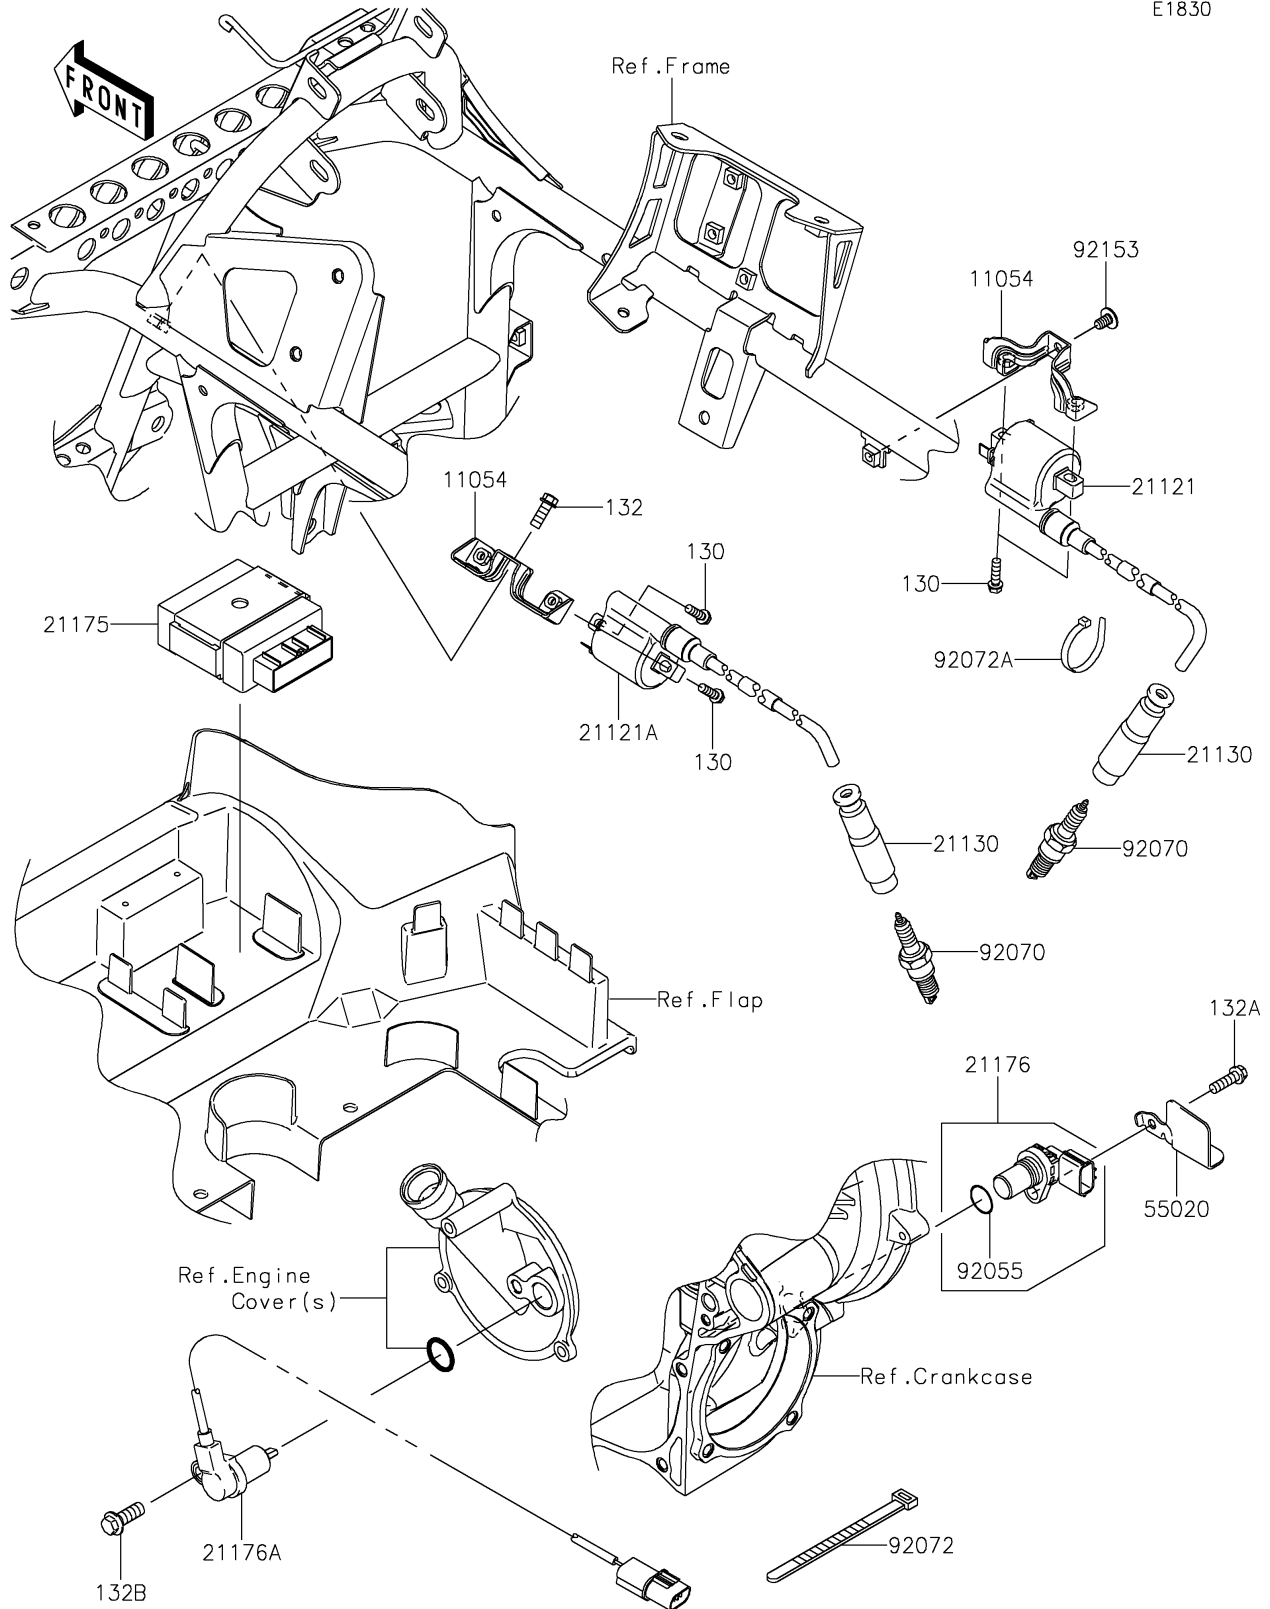

# 2021 BRUTE FORCE® 750 4x4i EPS CAMO PARTS DIAGRAM

Ignition System

E1830

# 2021 BRUTE FORCE® 750 4x4i EPS CAMO PARTS LIST

Ignition System

ITEM NAME	PART NUMBER	QUANTITY
-----------	-------------	----------