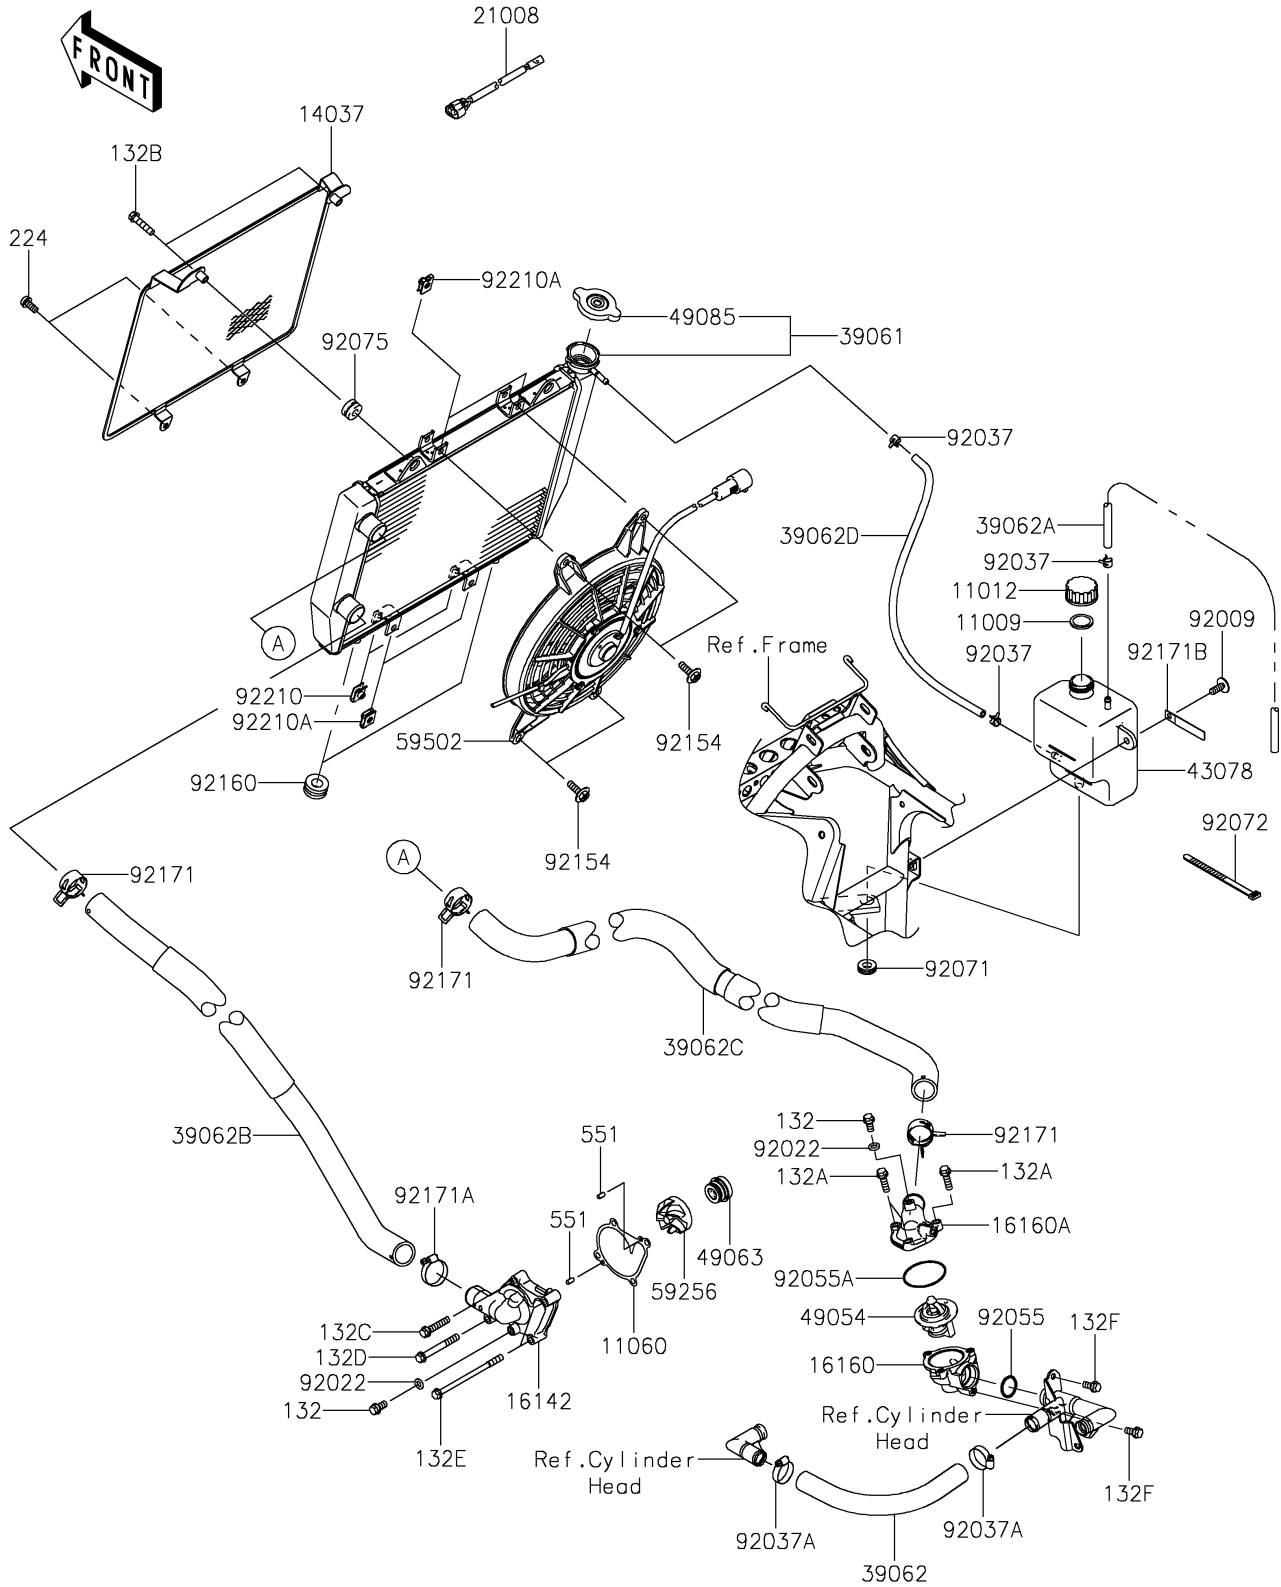

# 2021 BRUTE FORCE® 750 4x4i EPS CAMO PARTS DIAGRAM

Radiator

E3032

## 2021 BRUTE FORCE® 750 4x4i EPS CAMO PARTS LIST

### Radiator

ITEM NAME	PART NUMBER	QUANTITY
GASKET,RESERVOIR TANK CAP (Ref # 11009)	11009-1145	1
CAP (Ref # 11012)	11012-1084	1
GASKET,WATER PUMP (Ref # 11060)	11060-1964	1
SCREEN (Ref # 14037)	14037-0742	1
COVER-PUMP,WATER (Ref # 16142)	16142-0069	1
BODY,THERMOSTAT,LWR (Ref # 16160)	16160-0189	1
BODY,THERMOSTAT,UPP (Ref # 16160A)	16160-0778	1
BREAKER,FAN MOTOR (Ref # 21008)	21008-0555	1
RADIATOR-ASSY (Ref # 39061)	39061-0589	1
HOSE-COOLING,FR HEAD-THERMO (Ref # 39062)	39062-0316	1
HOSE-COOLING,5X9X800 (Ref # 39062A)	39062-0321	1
HOSE-COOLING,RADIATOR-PUMP (Ref # 39062B)	39062-0587	1
HOSE-COOLING,THERMO-RADIATOR (Ref # 39062C)	39062-0630	1
HOSE-COOLING,5X9X410 (Ref # 39062D)	39062-0631	1
RESERVOIR (Ref # 43078)	43078-0070	1
THERMOSTAT (Ref # 49054)	49054-1055	1
SEAL-MECHANICAL (Ref # 49063)	49063-1055	1
CAP-ASSY-PRESSURE (Ref # 49085)	49085-0005	1
IMPELLER (Ref # 59256)	59256-1069	1
FAN-ASSY (Ref # 59502)	59502-0554	1
SCREW,6X16 (Ref # 92009)	92009-1694	1
WASHER,6.2X11X1 (Ref # 92022)	92022-304	2
CLAMP,TUBE (Ref # 92037)	92037-1461	3
CLAMP,COOLING HOSE (Ref # 92037A)	92037-1589	2
RING-O,22.1X2.4 (Ref # 92055)	92055-1081	1
RING-O,44.7X2.4 (Ref # 92055A)	92055-1279	1
GROMMET (Ref # 92071)	92071-1115	1
BAND,L=149 (Ref # 92072)	92072-031	1
DAMPER (Ref # 92075)	92075-209	2