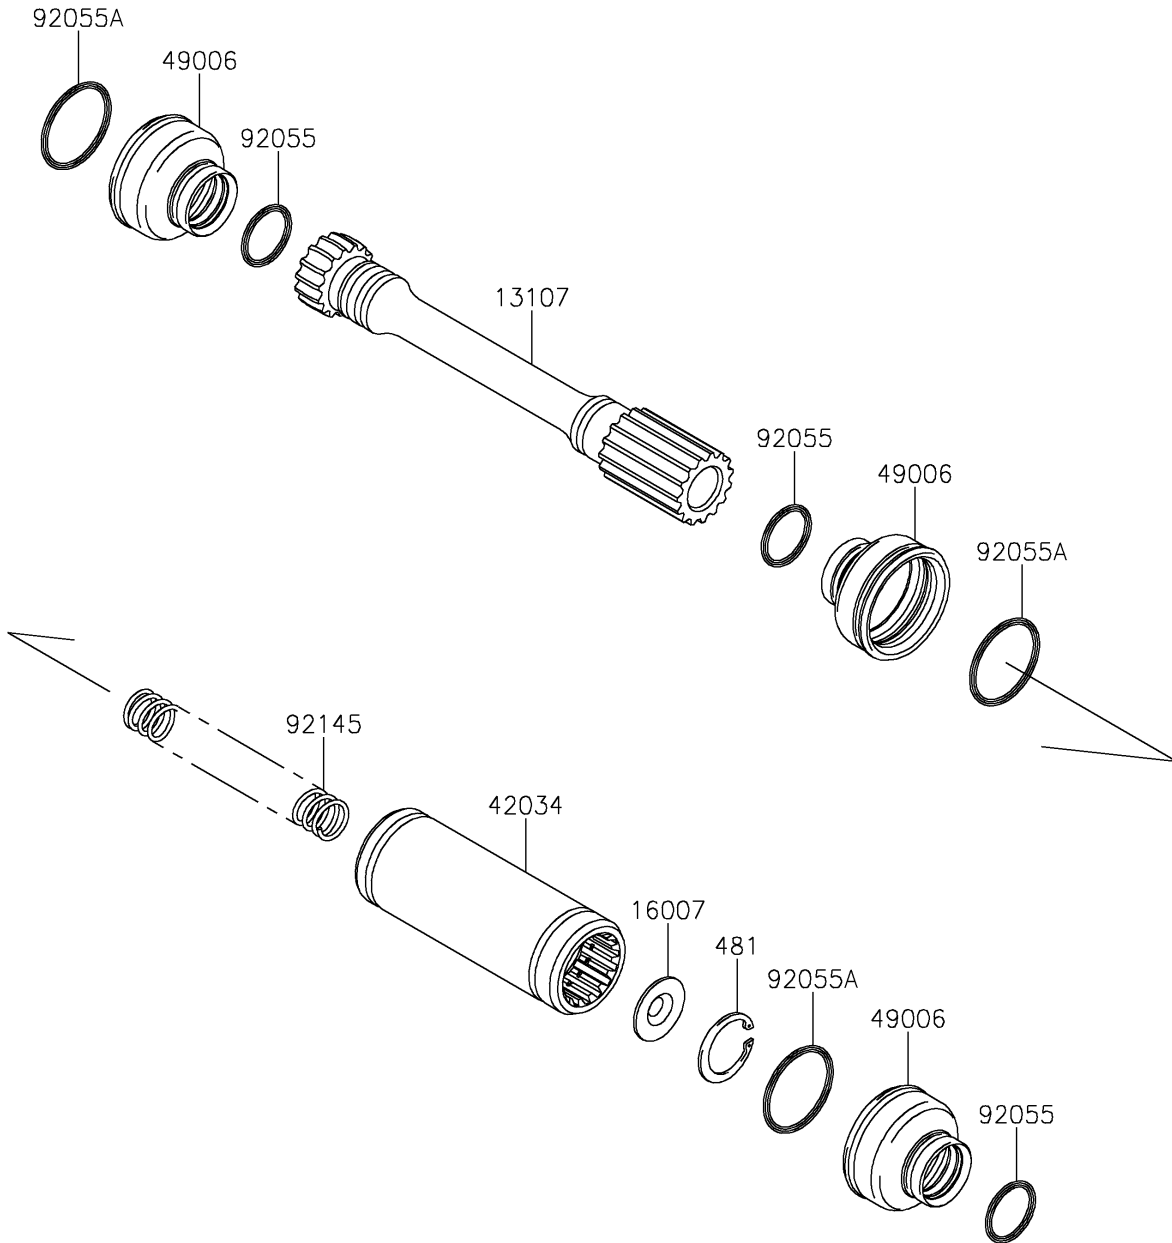

2021 BRUTE FORCE® 750 4x4i EPS CAMO PARTS DIAGRAM

Drive Shaft-Propeller

E3135

2021 BRUTE FORCE® 750 4x4i EPS CAMO PARTS LIST

Drive Shaft-Propeller

ITEM NAME	PART NUMBER	QUANTITY
SHAFT,FR,PROPELLER (Ref # 13107)	13107-0788	1
SEAT-SPRING,PROPELLER SHAFT (Ref # 16007)	16007-0042	1
COUPLING,PROPELLER (Ref # 42034)	42034-0730	1
BOOT (Ref # 49006)	49006-1362	3
RING-O,18X24X3 (Ref # 92055)	92055-1633	3
RING-O,30X35X2.5 (Ref # 92055A)	92055-1693	3
SPRING,PROPELLER SHAFT (Ref # 92145)	92145-1583	1
CIRCLIP-TYPE-C,25MM (Ref # 481)	481J2500	1