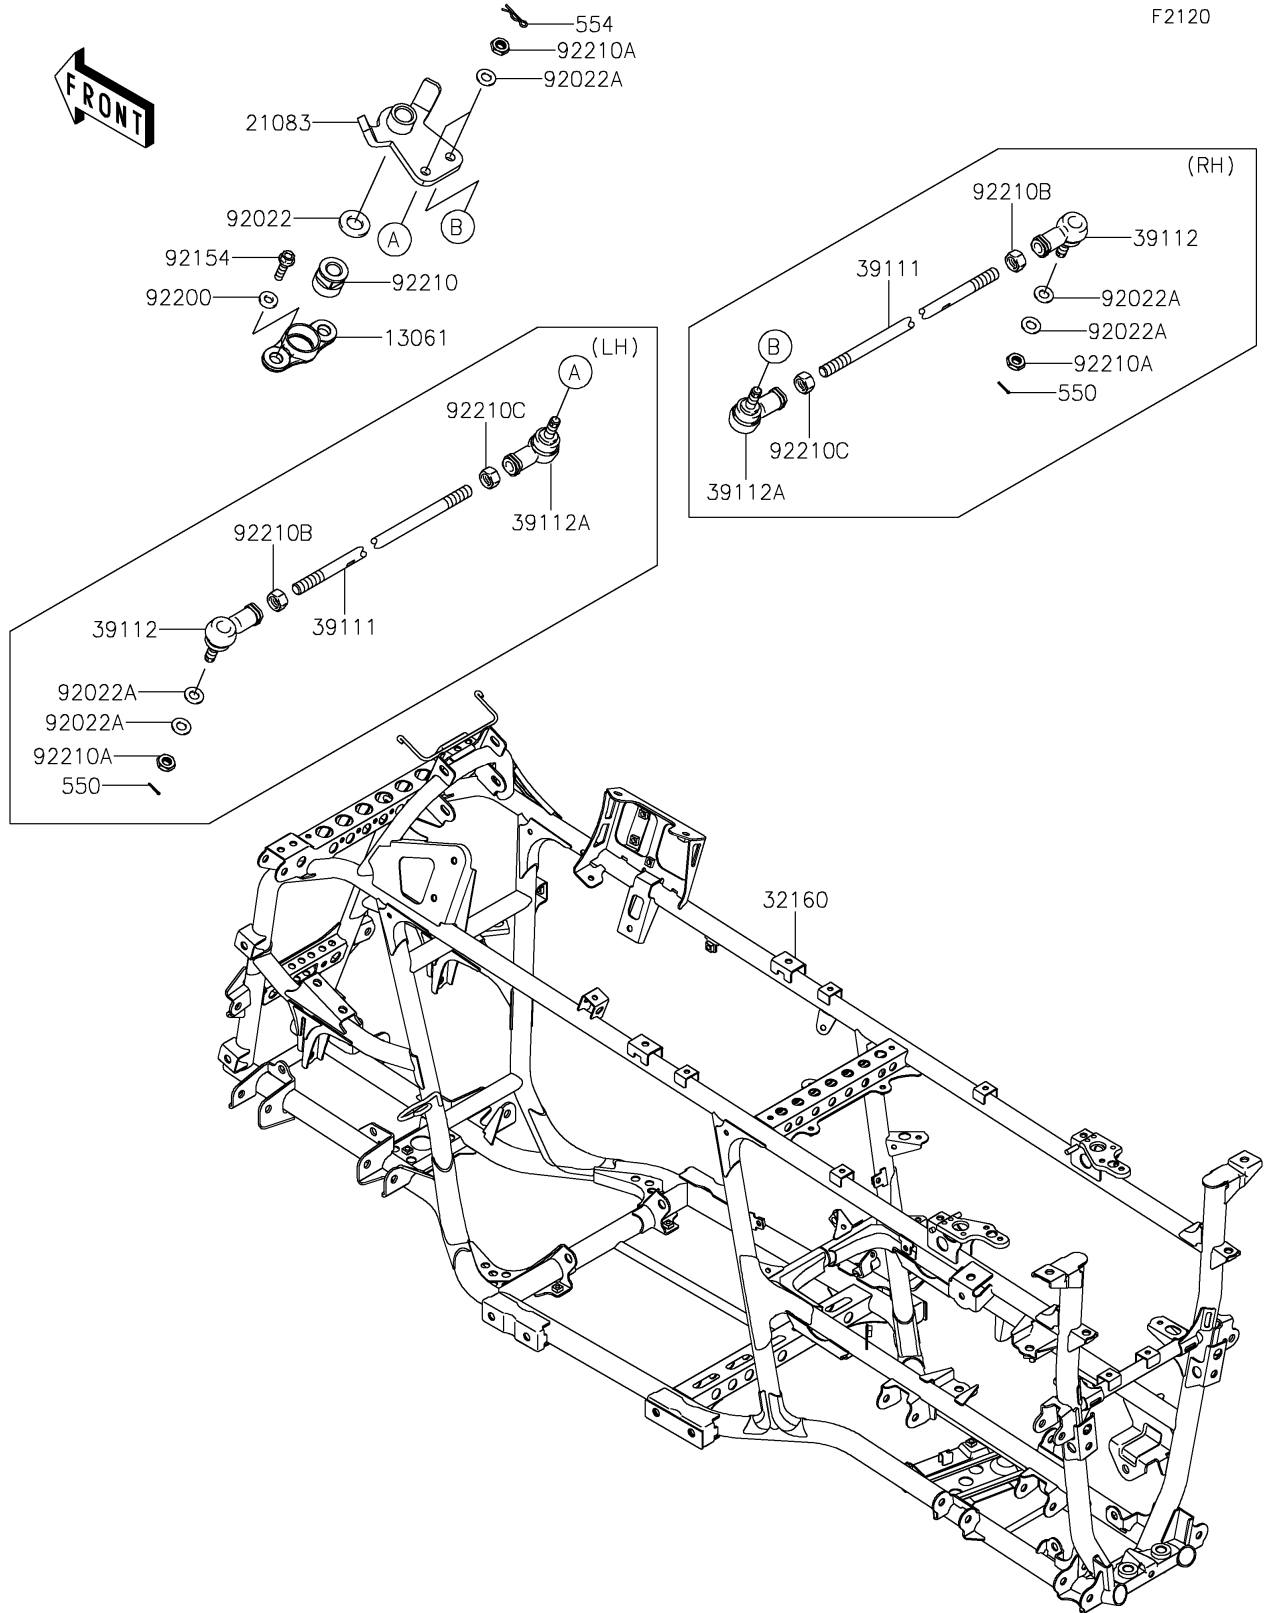

2021 BRUTE FORCE® 750 4x4i EPS CAMO PARTS DIAGRAM

Frame

2021 BRUTE FORCE® 750 4x4i EPS CAMO PARTS LIST

Frame

ITEM NAME	PART NUMBER	QUANTITY
BOSS,EPS STOPPER (Ref # 13061)	13061-0611	1
ARM,PITMAN (Ref # 21083)	21083-0053	1
FRAME-COMP (Ref # 32160)	32160-0712	1
ROD-TIE (Ref # 39111)	39111-0023	2
RODEND-TIE,RIGHT HANDED (Ref # 39112)	39112-0009	2
RODEND-TIE,LEFT HANDED (Ref # 39112A)	39112-0010	2
WASHER,16X32X3.2 (Ref # 92022)	92022-1701	1
WASHER,10.2X20X1.5 (Ref # 92022A)	92022-3742	6
BOLT,FLANGED,8X30 (Ref # 92154)	92154-0850	2
WASHER,8.2X20.0X2.5 (Ref # 92200)	92200-0205	2
NUT,16MM (Ref # 92210)	92210-0751	1
NUT,LOCK,10MM (Ref # 92210A)	92210-1184	4
NUT,RIGHT HANDED (Ref # 92210B)	92210-1385	2
NUT,LEFT HANDED (Ref # 92210C)	92210-1386	2
PIN-COTTER,2.0X15 (Ref # 550)	550AA2015	2
PIN-SNAP,10MM (Ref # 554)	554DA1000	2