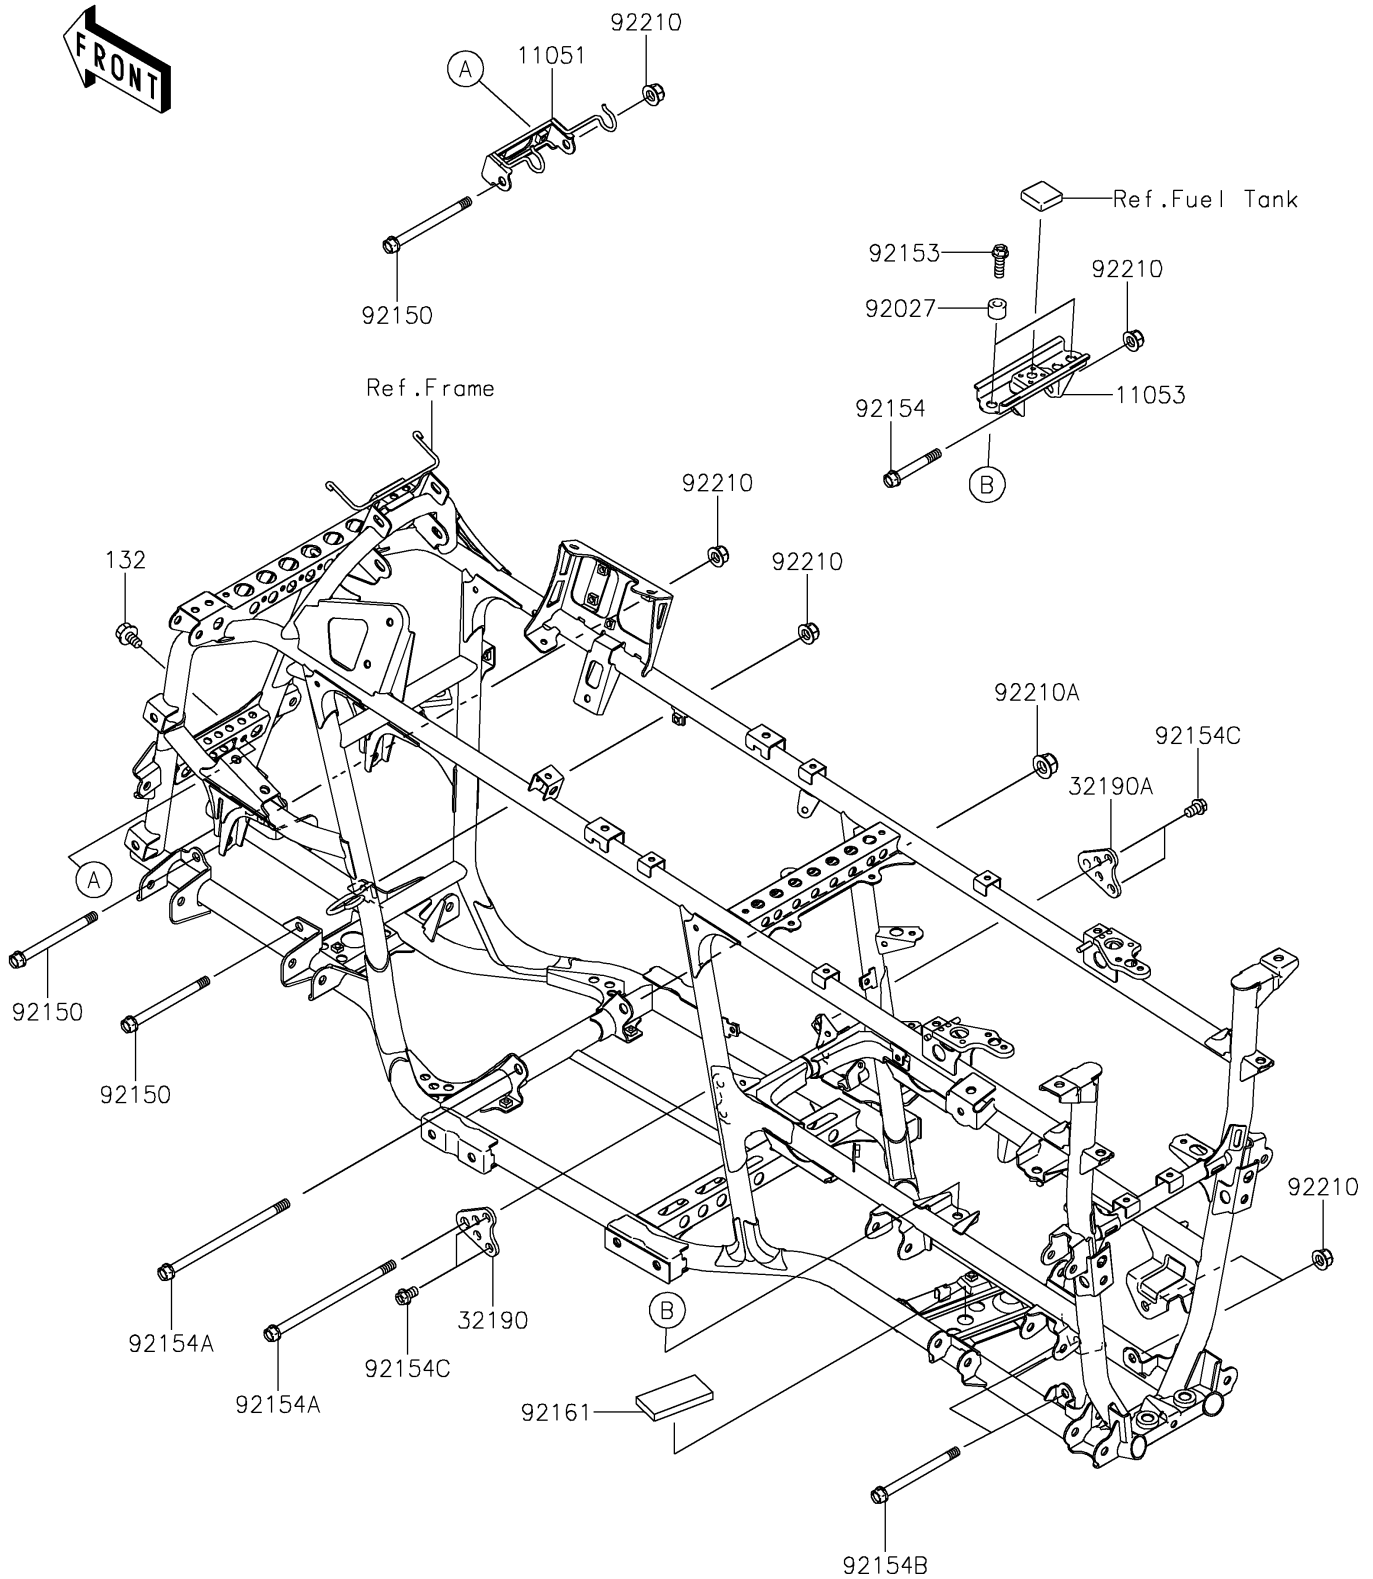

# 2021 BRUTE FORCE® 750 4x4i EPS CAMO PARTS DIAGRAM

Engine Mount

F2122

## 2021 BRUTE FORCE® 750 4x4i EPS CAMO PARTS LIST

### Engine Mount

ITEM NAME	PART NUMBER	QUANTITY
BRACKET,FRONT DIFF (Ref # 11051)	11051-1929	1
BRACKET,REAR DIFF,TOP (Ref # 11053)	11053-1592	1
BRACKET-ENGINE,RR,UPP,LH (Ref # 32190)	32190-0059	1
BRACKET-ENGINE,RR,UPP,RH (Ref # 32190A)	32190-0060	1
COLLAR,FRONT AXLE,L=14.5 (Ref # 92027)	92027-1472	2
BOLT,FLANGED,10X120 (Ref # 92150)	92150-1642	3
BOLT,10X30 (Ref # 92153)	92153-0908	2
BOLT,FLANGED,10X70 (Ref # 92154)	92154-0894	1
BOLT,FLANGED,12X190 (Ref # 92154A)	92154-1518	2
BOLT,FLANGED,10X120 (Ref # 92154B)	92154-1519	2
BOLT,FLANGED,10X16 (Ref # 92154C)	92154-1520	4
DAMPER (Ref # 92161)	92161-0215	1
NUT,LOCK,FLANGED,10MM (Ref # 92210)	92210-1081	6
NUT,LOCK,FLANGED,12MM (Ref # 92210A)	92210-1150	1
BOLT-FLANGED-SMALL,8X14 (Ref # 132)	132BA0814	2