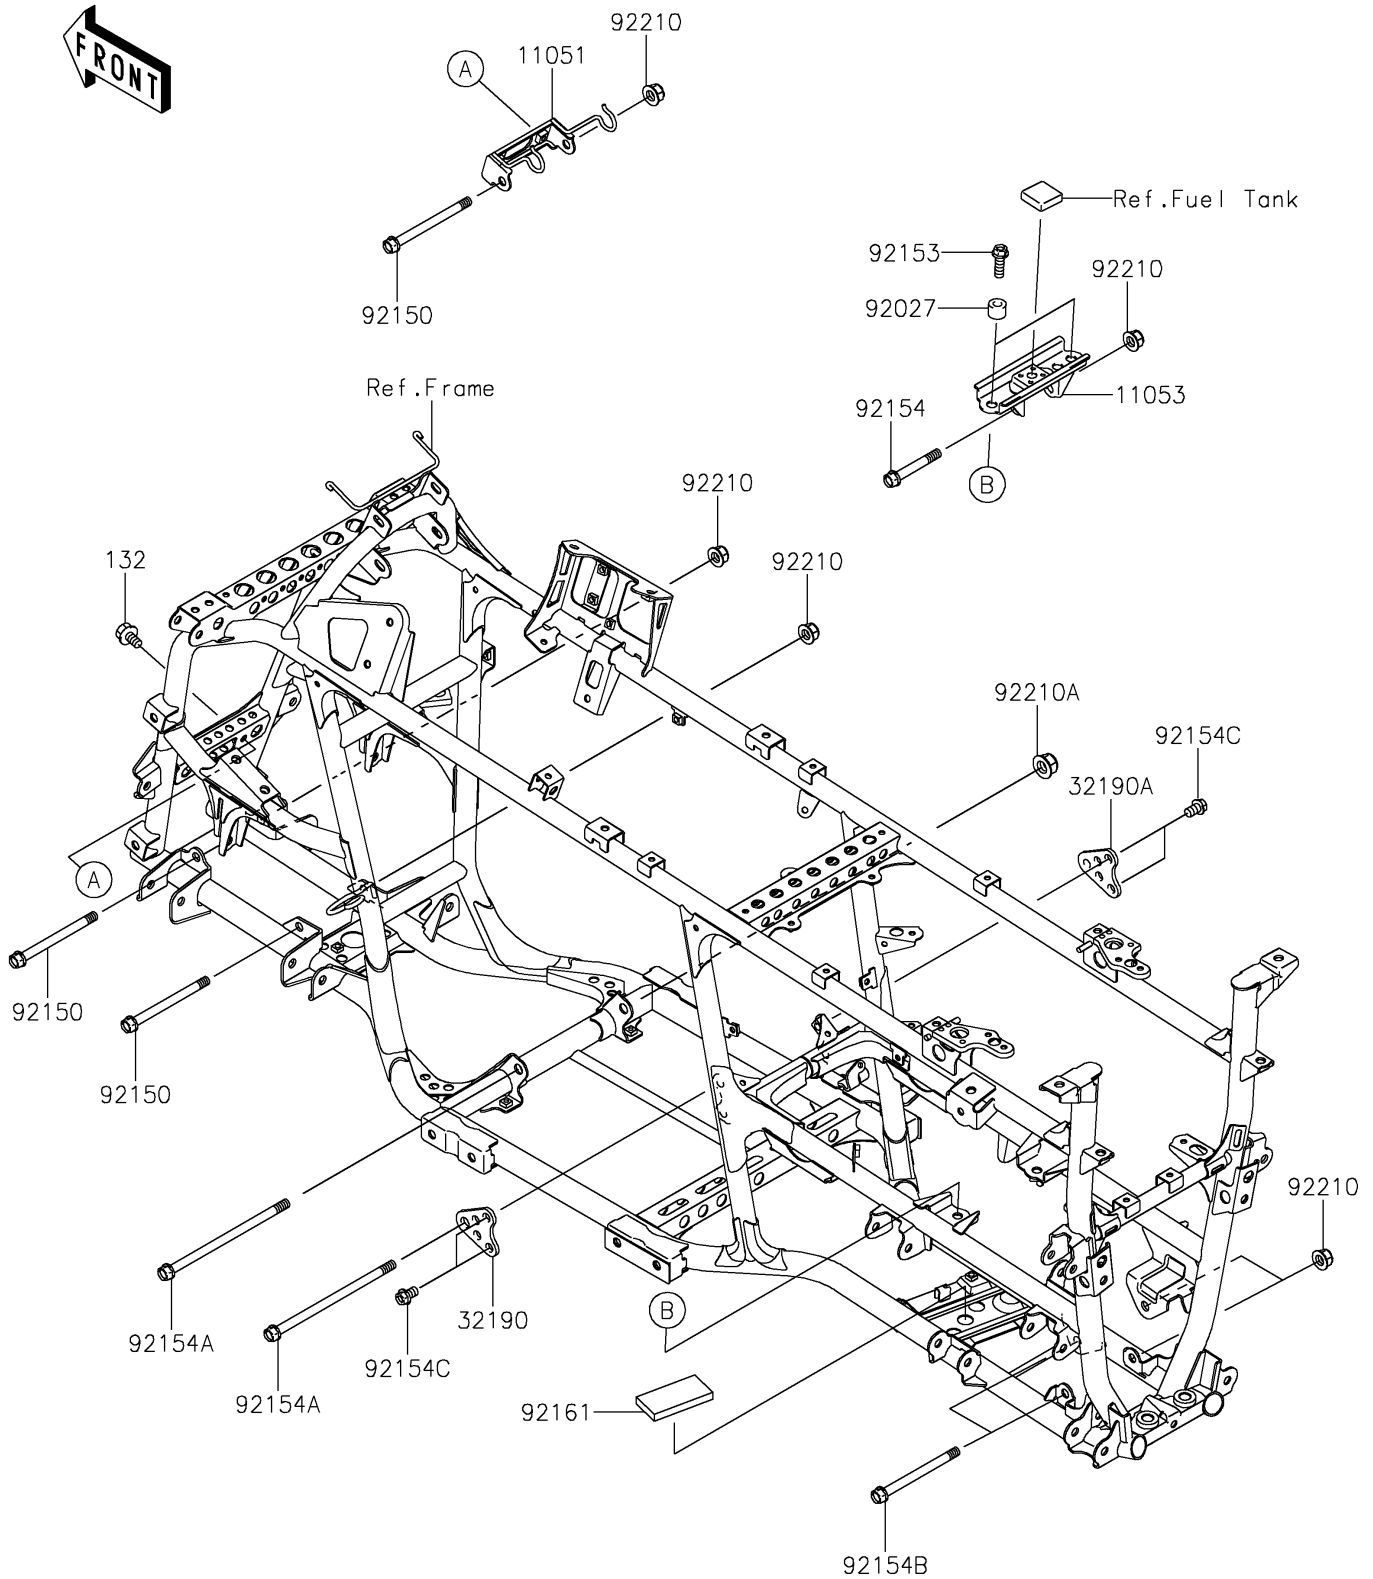

2021 BRUTE FORCE® 750 4x4i EPS CAMO PARTS DIAGRAM

Engine Mount

F2122

2021 BRUTE FORCE® 750 4x4i EPS CAMO PARTS LIST

Engine Mount

ITEM NAME	PART NUMBER	QUANTITY
BRACKET,FRONT DIFF (Ref # 11051)	11051-1929	1
BRACKET,REAR DIFF,TOP (Ref # 11053)	11053-1592	1
BRACKET-ENGINE,RR,UPP,LH (Ref # 32190)	32190-0059	1
BRACKET-ENGINE,RR,UPP,RH (Ref # 32190A)	32190-0060	1
COLLAR,FRONT AXLE,L=14.5 (Ref # 92027)	92027-1472	2
BOLT,FLANGED,10X120 (Ref # 92150)	92150-1642	3
BOLT,10X30 (Ref # 92153)	92153-0908	2
BOLT,FLANGED,10X70 (Ref # 92154)	92154-0894	1
BOLT,FLANGED,12X190 (Ref # 92154A)	92154-1518	2
BOLT,FLANGED,10X120 (Ref # 92154B)	92154-1519	2
BOLT,FLANGED,10X16 (Ref # 92154C)	92154-1520	4
DAMPER (Ref # 92161)	92161-0215	1
NUT,LOCK,FLANGED,10MM (Ref # 92210)	92210-1081	6
NUT,LOCK,FLANGED,12MM (Ref # 92210A)	92210-1150	1
BOLT-FLANGED-SMALL,8X14 (Ref # 132)	132BA0814	2