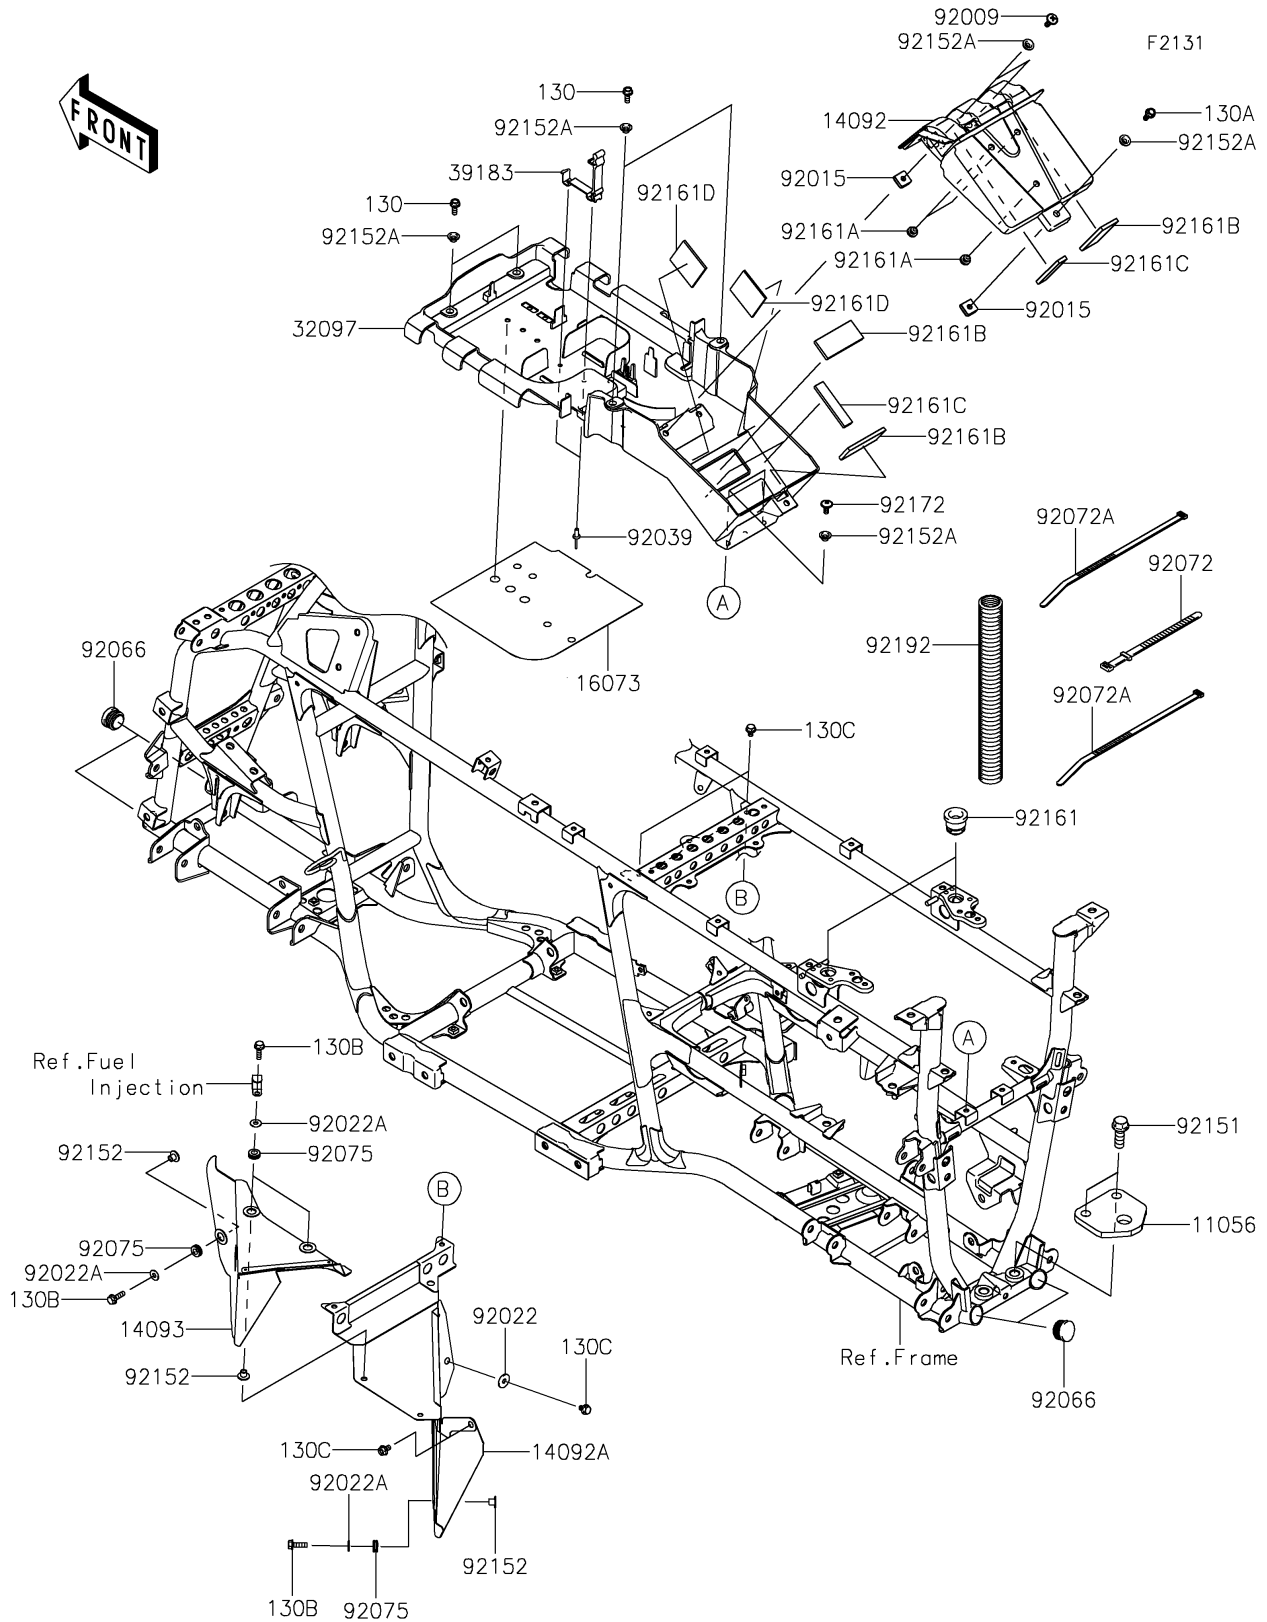

2021 BRUTE FORCE® 750 4x4i EPS CAMO PARTS DIAGRAM

Frame Fittings

2021 BRUTE FORCE® 750 4x4i EPS CAMO PARTS LIST

Frame Fittings

ITEM NAME	PART NUMBER	QUANTITY
BRACKET,TRAILER HITCH (Ref # 11056)	11056-0299	1
COVER,BATTERY (Ref # 14092)	14092-0189	1
COVER,HEAT GUARD,FR (Ref # 14092A)	14092-0897	1
COVER,HEAT GUARD (Ref # 14093)	14093-0021	1
INSULATOR,BATTERY CASE (Ref # 16073)	16073-0809	1
CASE-BATTERY (Ref # 32097)	32097-0041	1
BAND-ASSY,TOOL BAG (Ref # 39183)	39183-1065	1
SCREW,6X20 (Ref # 92009)	92009-1289	2
NUT,6MM (Ref # 92015)	92015-1094	3
WASHER,6.5X20X1.6 (Ref # 92022)	92022-1804	1
WASHER,6.2X15X1.2 (Ref # 92022A)	92022-2373	4
RIVET,4.8MM (Ref # 92039)	92039-3719	2
PLUG (Ref # 92066)	92066-0036	4
BAND,L=186 (Ref # 92072)	92072-056	1
BAND,L=292.1 (Ref # 92072A)	92072-3509	2
DAMPER (Ref # 92075)	92075-2097	4
BOLT,FLANGED,12X35 (Ref # 92151)	92151-1903	2
COLLAR,6.3X8.3X9.2 (Ref # 92152)	92152-0237	4
COLLAR,6.3X8.3X7.2 (Ref # 92152A)	92152-1865	9
DAMPER (Ref # 92161)	92161-0048	2
DAMPER (Ref # 92161A)	92161-1084	3
DAMPER,30X70X5 (Ref # 92161B)	92161-1127	3
DAMPER,15X70X5 (Ref # 92161C)	92161-1380	3
DAMPER,50X50X3 (Ref # 92161D)	92161-1386	2
SCREW,6X14 (Ref # 92172)	92172-0401	2
TUBE,CORRUGATED,25.5X32.25X300 (Ref # 92192)	92192-1042	1
BOLT-FLANGED,6X16 (Ref # 130)	130BA0616	4
BOLT-FLANGED,6X18 (Ref # 130A)	130BA0618	1
BOLT-FLANGED,6X20 (Ref # 130B)	130BA0620	4

2021 BRUTE FORCE® 750 4x4i EPS CAMO PARTS LIST

Frame Fittings

ITEM NAME	PART NUMBER	QUANTITY
BOLT-FLANGED,6X10 (Ref # 130C)	130BD0610	4