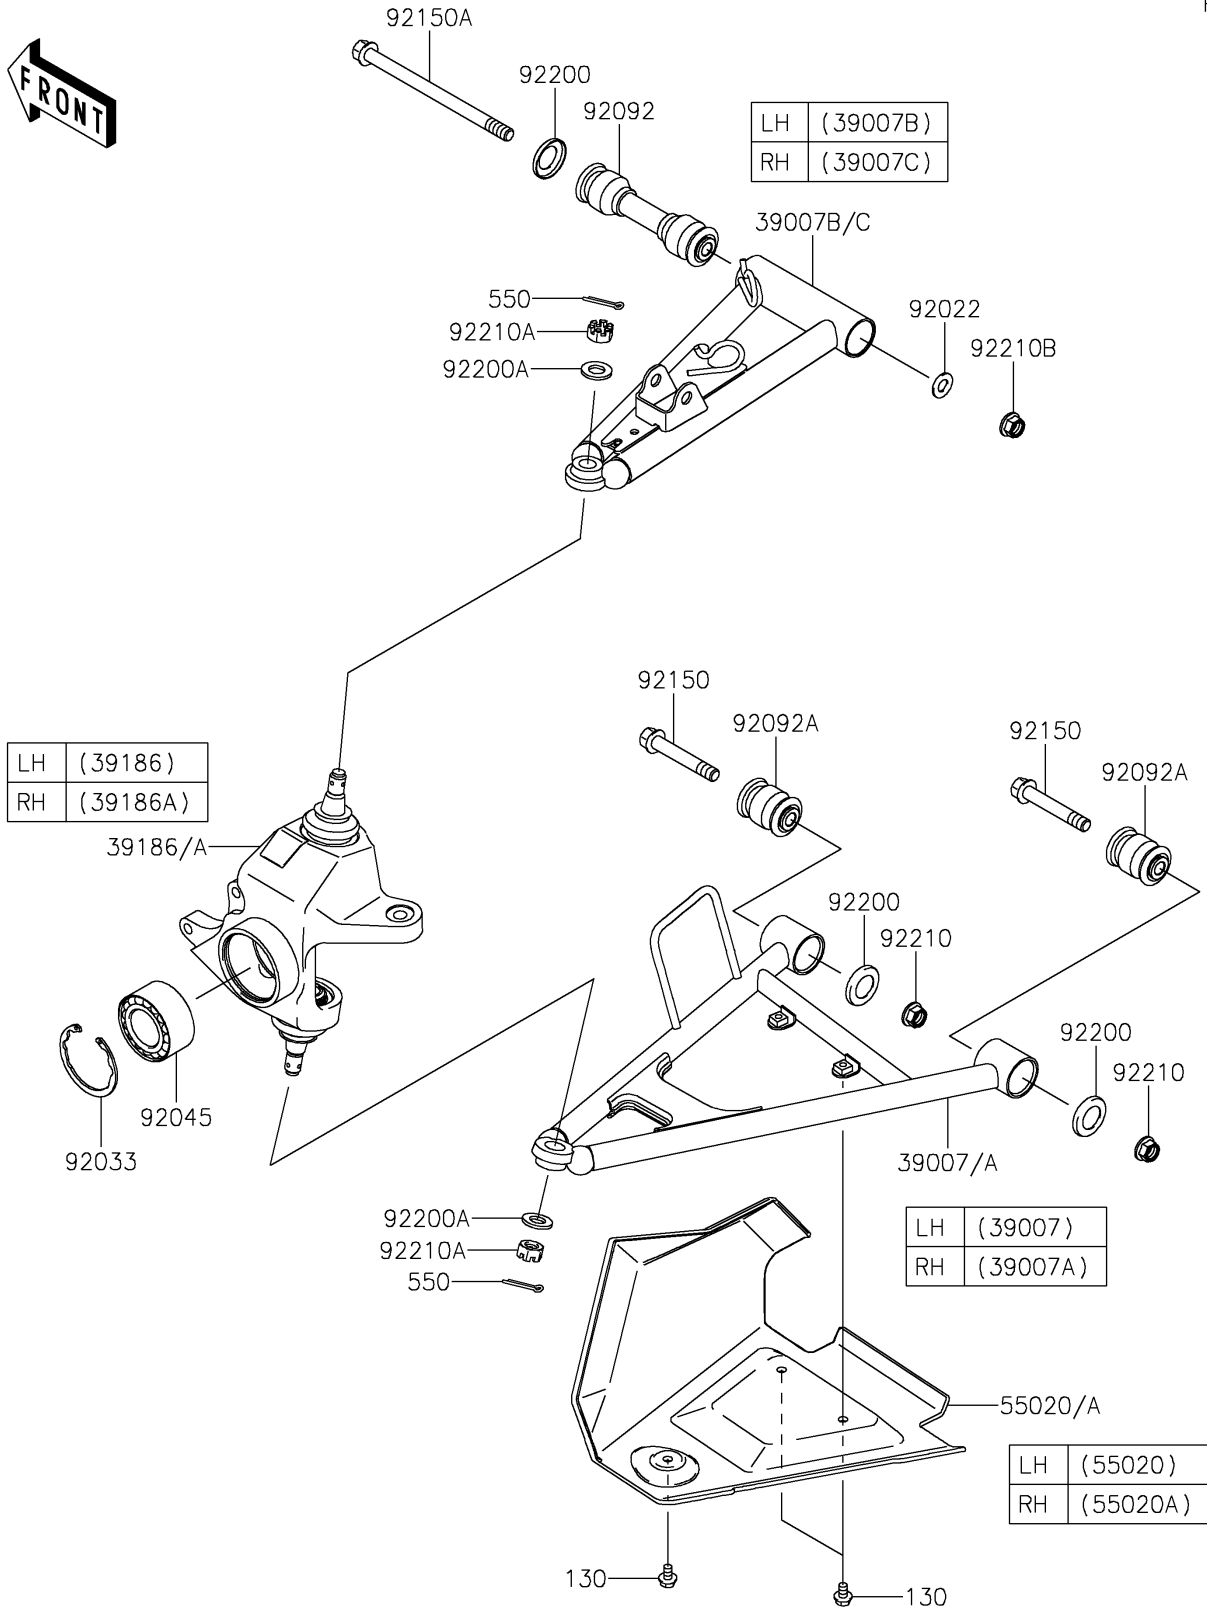

2021 BRUTE FORCE® 750 4x4i EPS CAMO PARTS DIAGRAM

Front Suspension

F2152

2021 BRUTE FORCE® 750 4x4i EPS CAMO PARTS LIST

Front Suspension

ITEM NAME	PART NUMBER	QUANTITY
-----------	-------------	----------