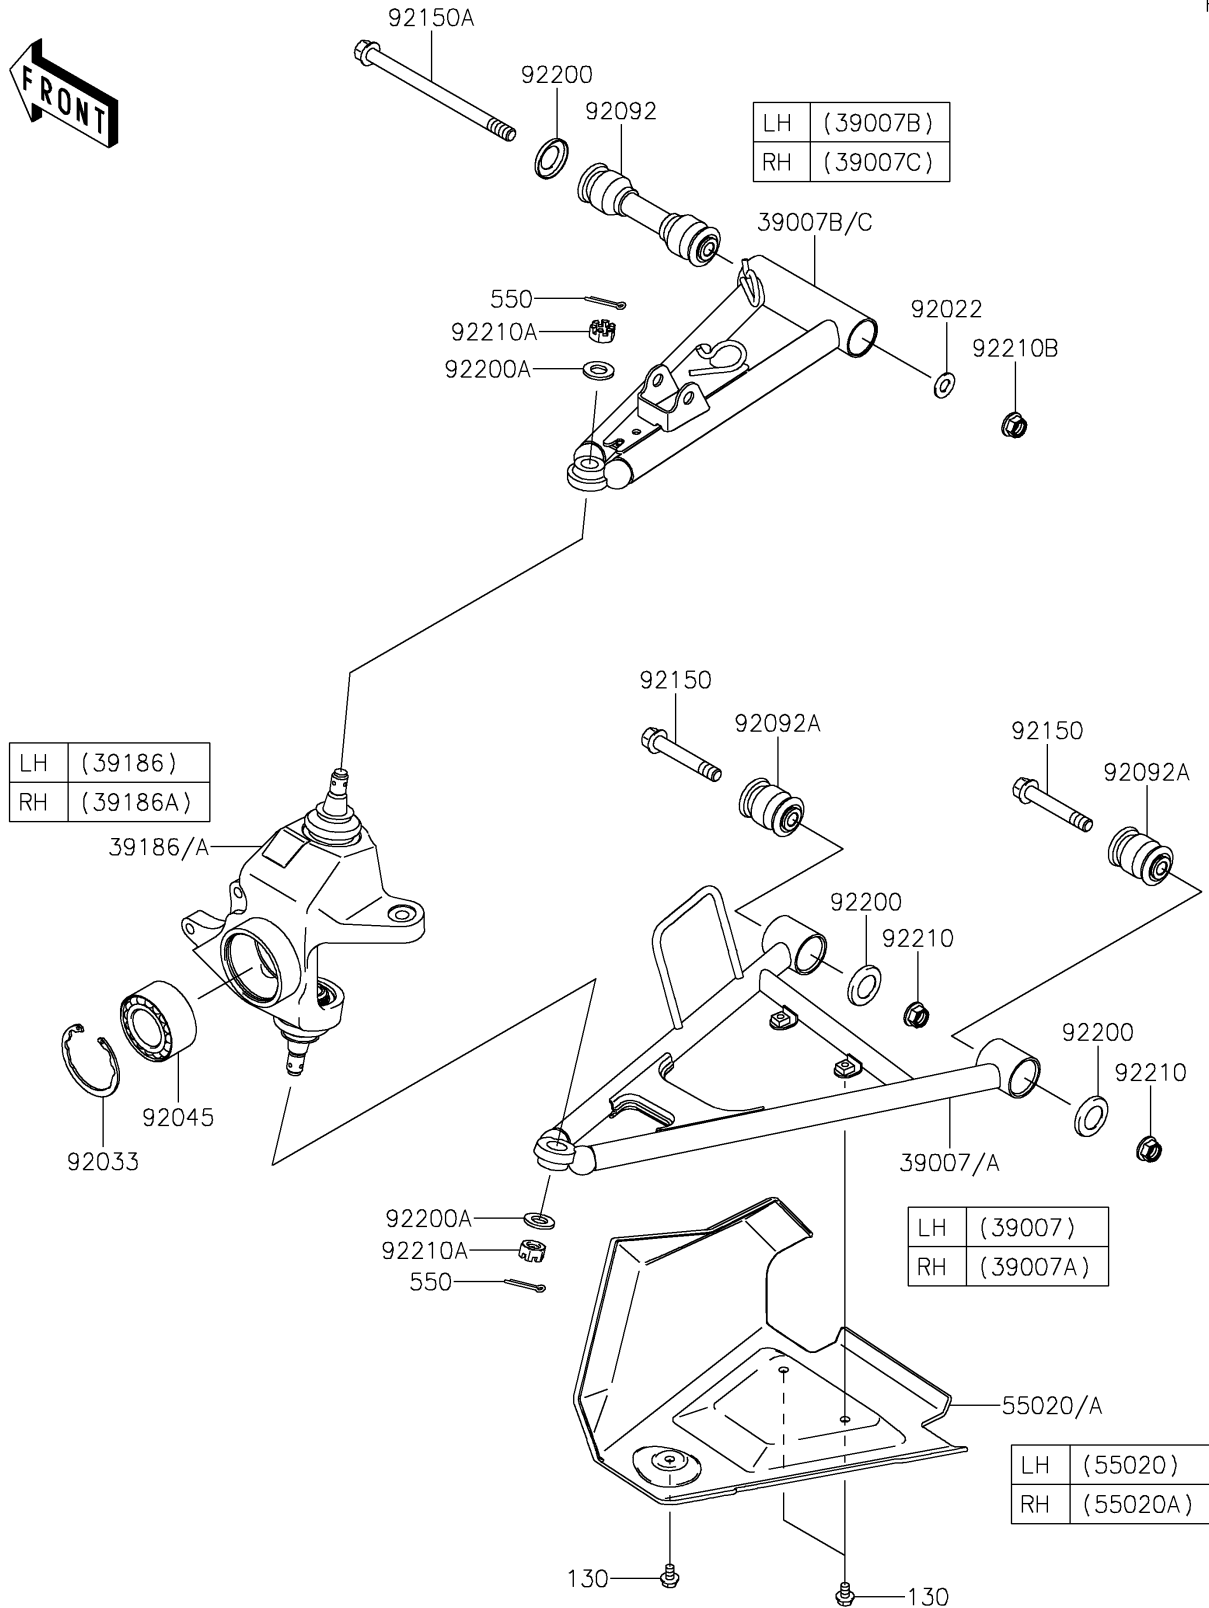

# 2021 BRUTE FORCE® 750 4x4i EPS CAMO PARTS DIAGRAM

Front Suspension

F2152

# 2021 BRUTE FORCE® 750 4x4i EPS CAMO PARTS LIST

Front Suspension

ITEM NAME	PART NUMBER	QUANTITY
-----------	-------------	----------