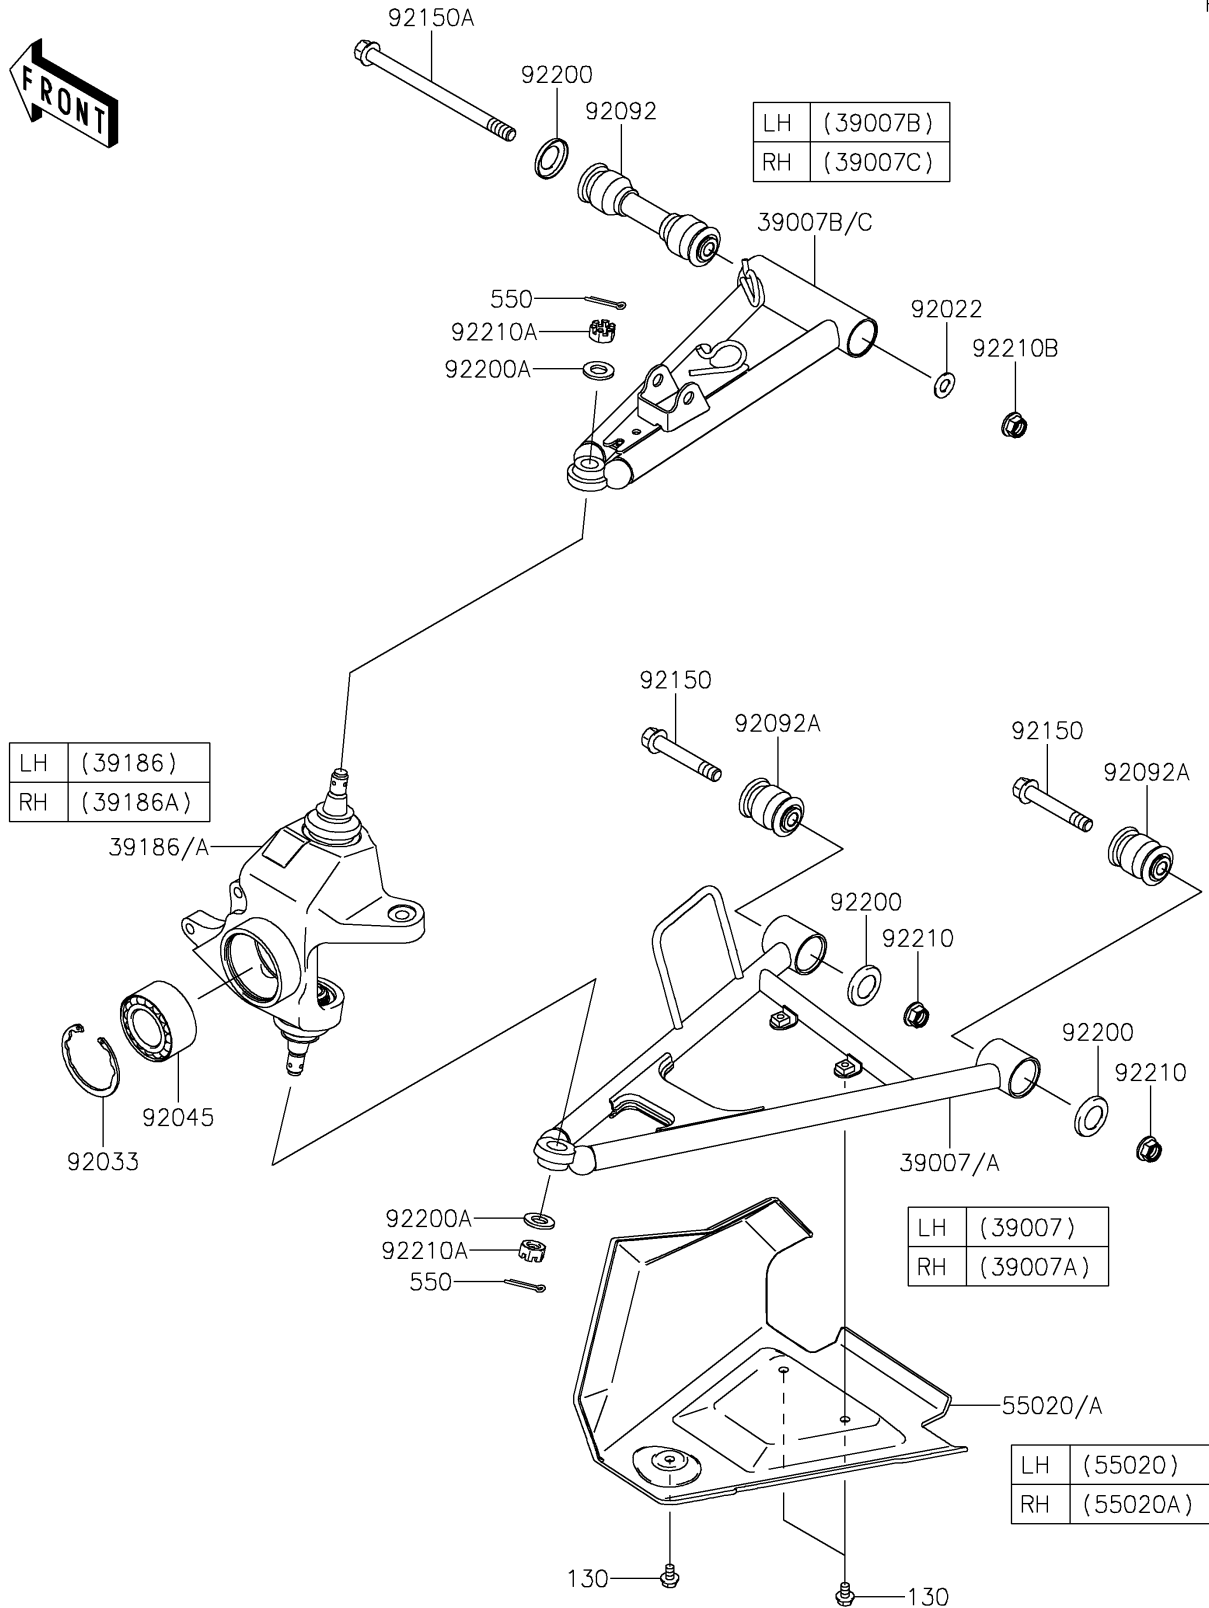

2021 BRUTE FORCE® 750 4x4i EPS CAMO PARTS DIAGRAM

Front Suspension

F2152

2021 BRUTE FORCE® 750 4x4i EPS CAMO PARTS LIST

Front Suspension

ITEM NAME	PART NUMBER	QUANTITY
-----------	-------------	----------