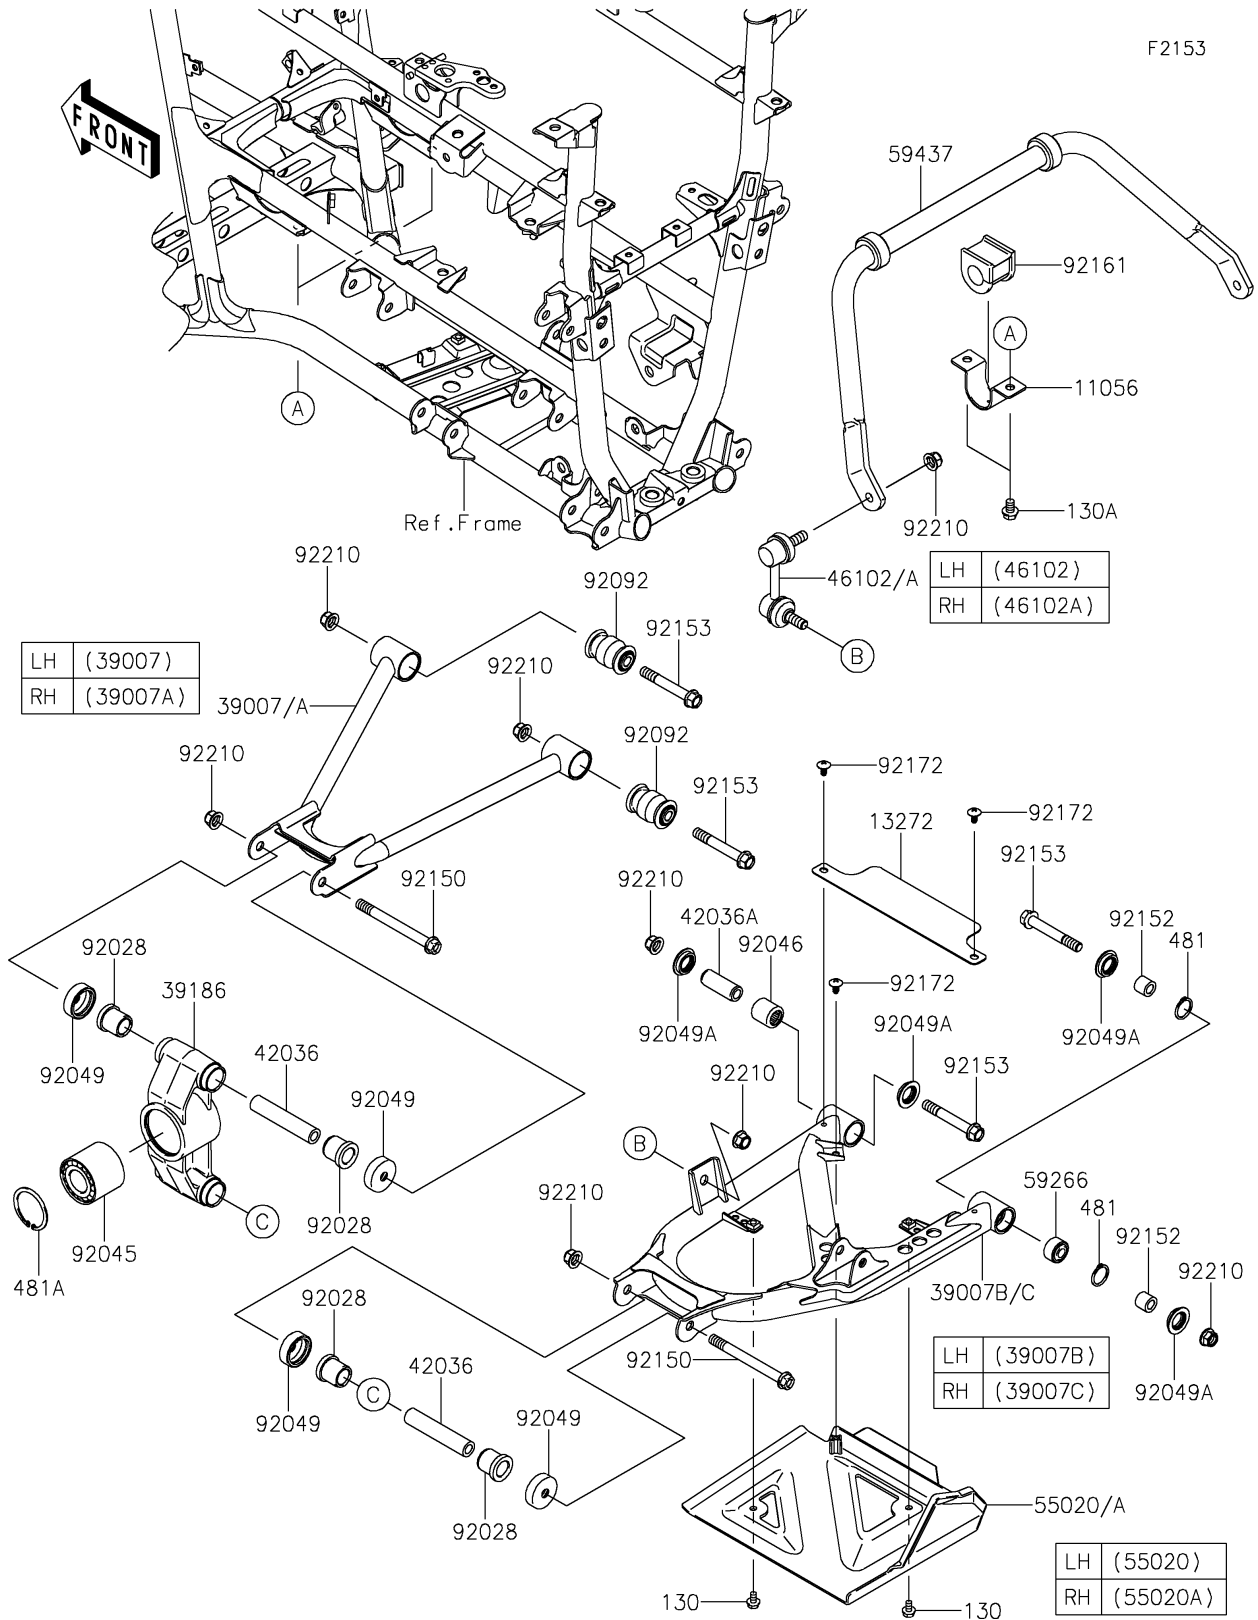

# 2021 BRUTE FORCE® 750 4x4i EPS CAMO PARTS DIAGRAM

## Rear Suspension

### Rear Suspension

ITEM NAME	PART NUMBER	QUANTITY
BRACKET,STABILIZER (Ref # 11056)	11056-1062	2
PLATE,RR ARM (Ref # 13272)	13272-0919	2
ARM-SUSP,RR,UPP,LH,BLACK (Ref # 39007)	39007-0170-10	1
ARM-SUSP,RR,UPP,RH,BLACK (Ref # 39007A)	39007-0171-10	1
ARM-SUSP,RR,LWR,LH,BLACK (Ref # 39007B)	39007-0172-10	1
ARM-SUSP,RR,LWR,RH,BLACK (Ref # 39007C)	39007-0173-10	1
KNUCKLE,RR (Ref # 39186)	39186-0099	2
SLEEVE,10X17X85.6 (Ref # 42036)	42036-1190	4
SLEEVE (Ref # 42036A)	42036-1376	2
ROD,STABILIZER,LH (Ref # 46102)	46102-0100	1
ROD,STABILIZER,RH (Ref # 46102A)	46102-0101	1
GUARD,REAR ARM,LH,F.BLACK (Ref # 55020)	55020-0972-6Z	1
GUARD,REAR ARM,RH,F.BLACK (Ref # 55020A)	55020-0973-6Z	1
JOINT-BALL (Ref # 59266)	59266-0013	2
STABILIZER,RR (Ref # 59437)	59437-0307	1
BUSHING (Ref # 92028)	92028-1466	8
BEARING-BALL,25BWD02ACA68 (Ref # 92045)	92045-0094	2
BEARING-NEEDLE (Ref # 92046)	92046-1046	2
SEAL-OIL,KNUCKLE (Ref # 92049)	92049-1198	8
SEAL-OIL,MHA17245.7F (Ref # 92049A)	92049-1223	8
BUSHING-RUBBER (Ref # 92092)	92092-0004	4
BOLT,FLANGED,10X105 (Ref # 92150)	92150-1624	4
COLLAR,10X17X14.5 (Ref # 92152)	92152-1455	4
BOLT,FLANGED,10X70 (Ref # 92153)	92153-1606	8
DAMPER (Ref # 92161)	92161-0265	2
SCREW,6X12 (Ref # 92172)	92172-0884	6
NUT,LOCK,FLANGED,10MM (Ref # 92210)	92210-0276	16
BOLT-FLANGED,6X10 (Ref # 130)	130BA0610	4
BOLT-FLANGED,8X12 (Ref # 130A)	130BA0812	4

### Rear Suspension

ITEM NAME	PART NUMBER	QUANTITY
CIRCLIP-TYPE-C,24MM (Ref # 481)	481J2400	4
CIRCLIP-TYPE-C,52MM (Ref # 481A)	481J5200	2