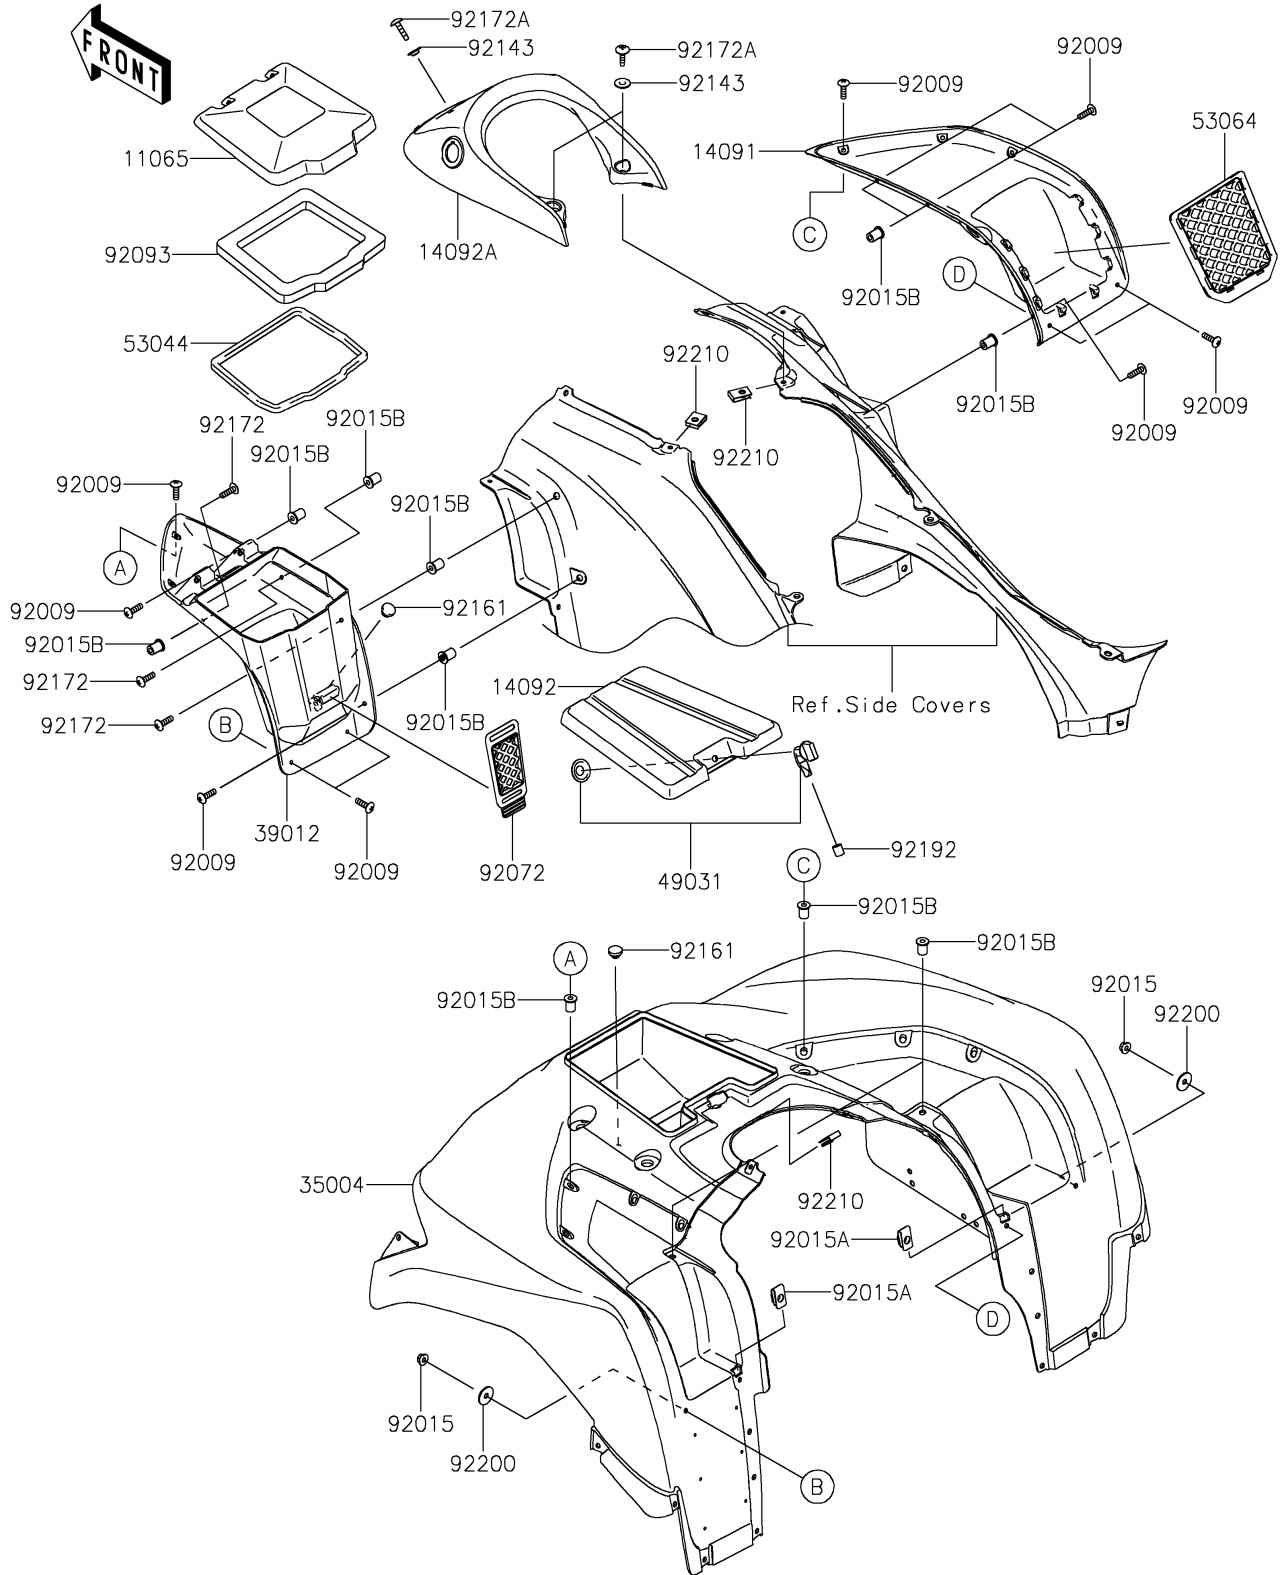

2021 BRUTE FORCE® 750 4x4i EPS CAMO PARTS DIAGRAM

Front Fender(s)

F2171

2021 BRUTE FORCE® 750 4x4i EPS CAMO PARTS LIST

Front Fender(s)

ITEM NAME	PART NUMBER	QUANTITY
CAP,STORAGE,F.BLACK (Ref # 11065)	11065-0194-6Z	1
COVER,POCKET,RH,F.BLACK (Ref # 14091)	14091-0136-6Z	1
COVER,STORAGE BOX (Ref # 14092)	14092-0180	1
COVER,TOP,F.BLACK (Ref # 14092A)	14092-0769-6Z	1
FENDER-FRONT,CAMOUFLAGE (Ref # 35004)	35004-0307-42H	1
CASE-STORAGE,F.BLACK (Ref # 39012)	39012-0015-6Z	1
LATCH (Ref # 49031)	49031-0004	1
TRIM,L=700 (Ref # 53044)	53044-0037	1
NET-CARGO (Ref # 53064)	53064-0002	1
SCREW,5X18 (Ref # 92009)	92009-1655	14
NUT,FLANGED,5MM (Ref # 92015)	92015-1259	2
NUT,5MM (Ref # 92015A)	92015-1710	2
NUT,WELL,5MM (Ref # 92015B)	92015-1757	15
BAND,STORAGE (Ref # 92072)	92072-0095	1
SEAL,STORAGE CAP (Ref # 92093)	92093-0568	1
COLLAR (Ref # 92143)	92143-1087	3
DAMPER (Ref # 92161)	92161-0586	2
SCREW,5X18 (Ref # 92172)	92172-0428	3
SCREW,TAPPING,6X20 (Ref # 92172A)	92172-0488	3
TUBE (Ref # 92192)	92192-0973	1
WASHER,5.5X20X1.2 (Ref # 92200)	92200-0284	2
NUT,LEAF SPRING,6MM (Ref # 92210)	92210-0624	3