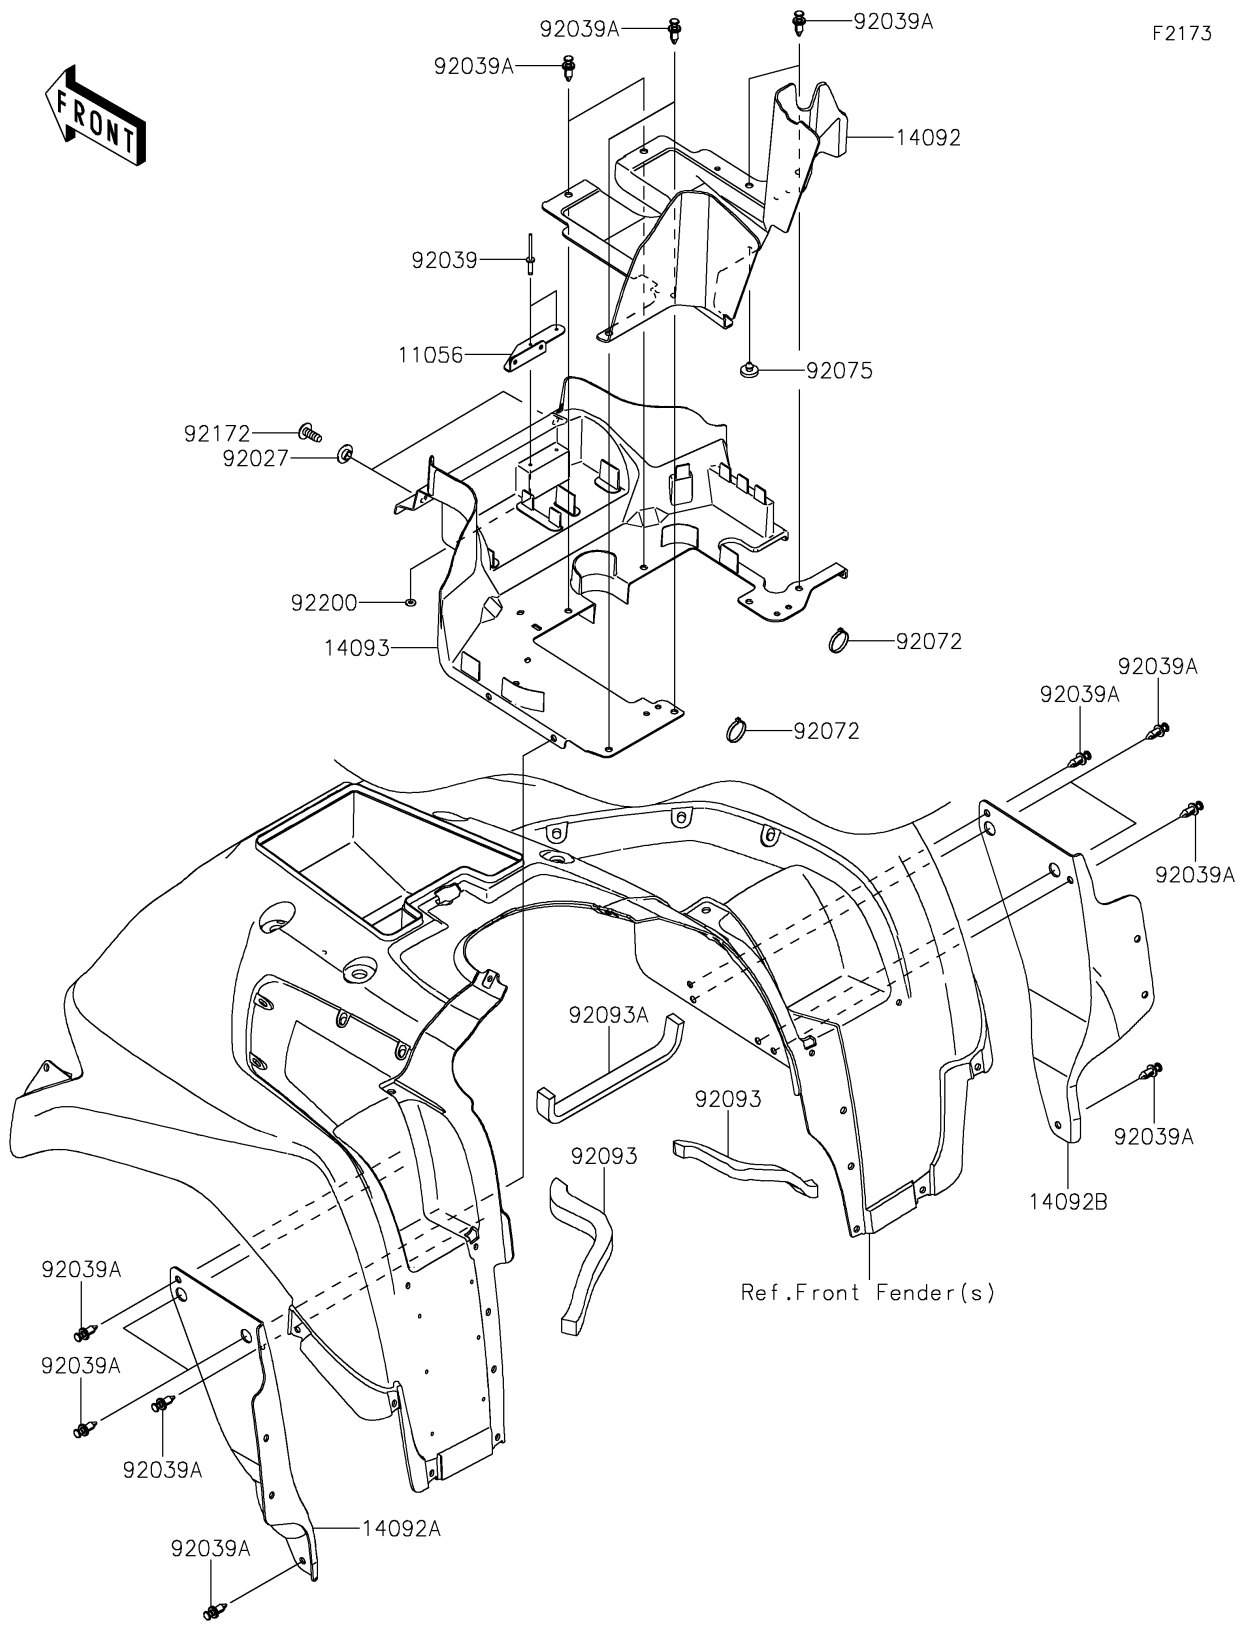

# 2021 BRUTE FORCE<sup>®</sup> 750 4x4i EPS CAMO PARTS DIAGRAM

Flap

## 2021 BRUTE FORCE® 750 4x4i EPS CAMO PARTS LIST

### Flap

ITEM NAME	PART NUMBER	QUANTITY
BRACKET,V.D. SENSOR (Ref # 11056)	11056-0956	1
COVER, TOP INNER, RR (Ref # 14092)	14092-0182	1
COVER, SIDE INNER, LH (Ref # 14092A)	14092-0183	1
COVER, SIDE INNER, RH (Ref # 14092B)	14092-0184	1
COVER, TOP INNER, FR (Ref # 14093)	14093-0022	1
COLLAR (Ref # 92027)	92027-4020	2
RIVET (Ref # 92039)	92039-0031	2
RIVET (Ref # 92039A)	92039-0776	16
BAND, L=292.1 (Ref # 92072)	92072-3509	2
DAMPER, BOOST SENSOR (Ref # 92075)	92075-2113	1
SEAL, 20X270X30 (Ref # 92093)	92093-0570	2
SEAL, 20X300X20 (Ref # 92093A)	92093-0571	1
SCREW, TAPPING, 6X16 (Ref # 92172)	92172-0739	2
WASHER, 3.5X8X1 (Ref # 92200)	92200-1251	2