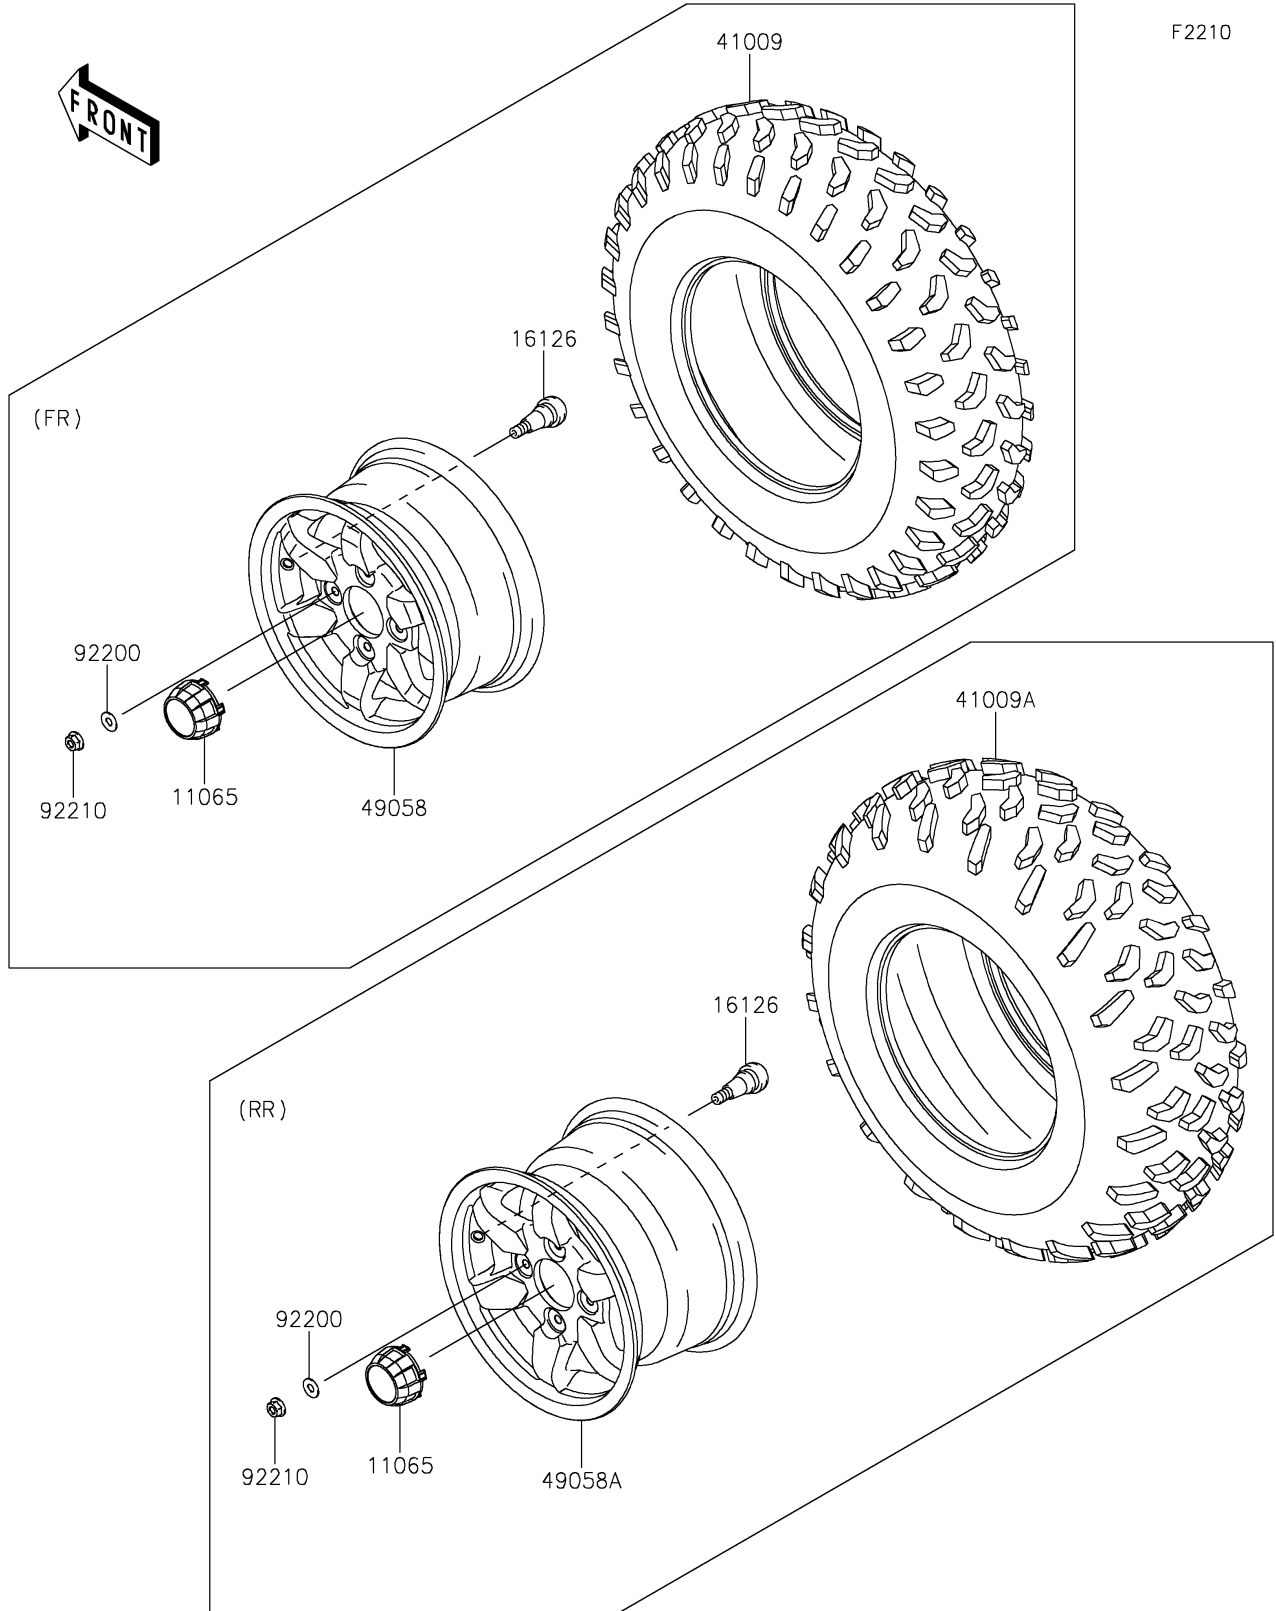

2021 BRUTE FORCE® 750 4x4i EPS CAMO PARTS DIAGRAM

Wheels/Tires

2021 BRUTE FORCE® 750 4x4i EPS CAMO PARTS LIST

Wheels/Tires

ITEM NAME	PART NUMBER	QUANTITY
-----------	-------------	----------