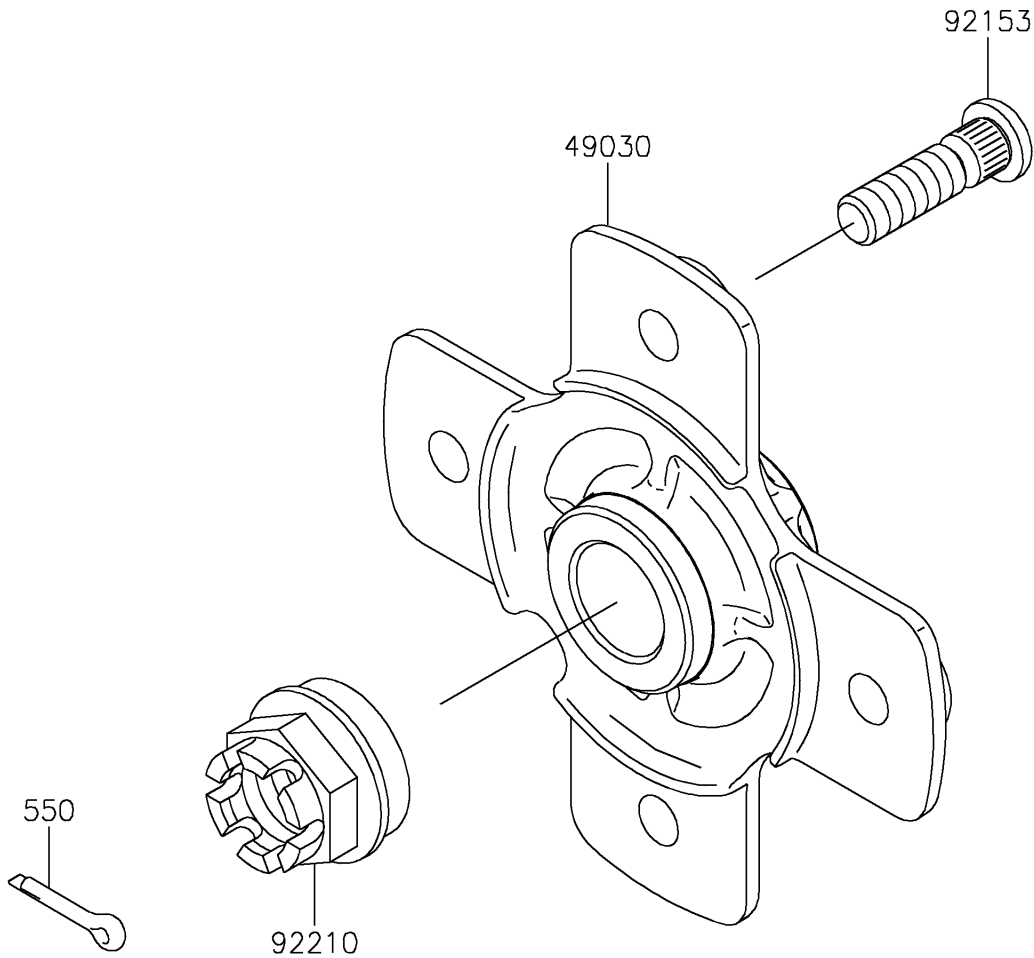

2021 BRUTE FORCE® 750 4x4i EPS CAMO PARTS DIAGRAM

Rear Hub

F2240

2021 BRUTE FORCE® 750 4x4i EPS CAMO PARTS LIST

Rear Hub

ITEM NAME	PART NUMBER	QUANTITY
HUB,RR (Ref # 49030)	49030-0034	2
BOLT,10X36.5 (Ref # 92153)	92153-0890	8
NUT,CASTLE,20MM (Ref # 92210)	92210-1381	2
PIN-COTTER,4.0X25 (Ref # 550)	550AA4025	2