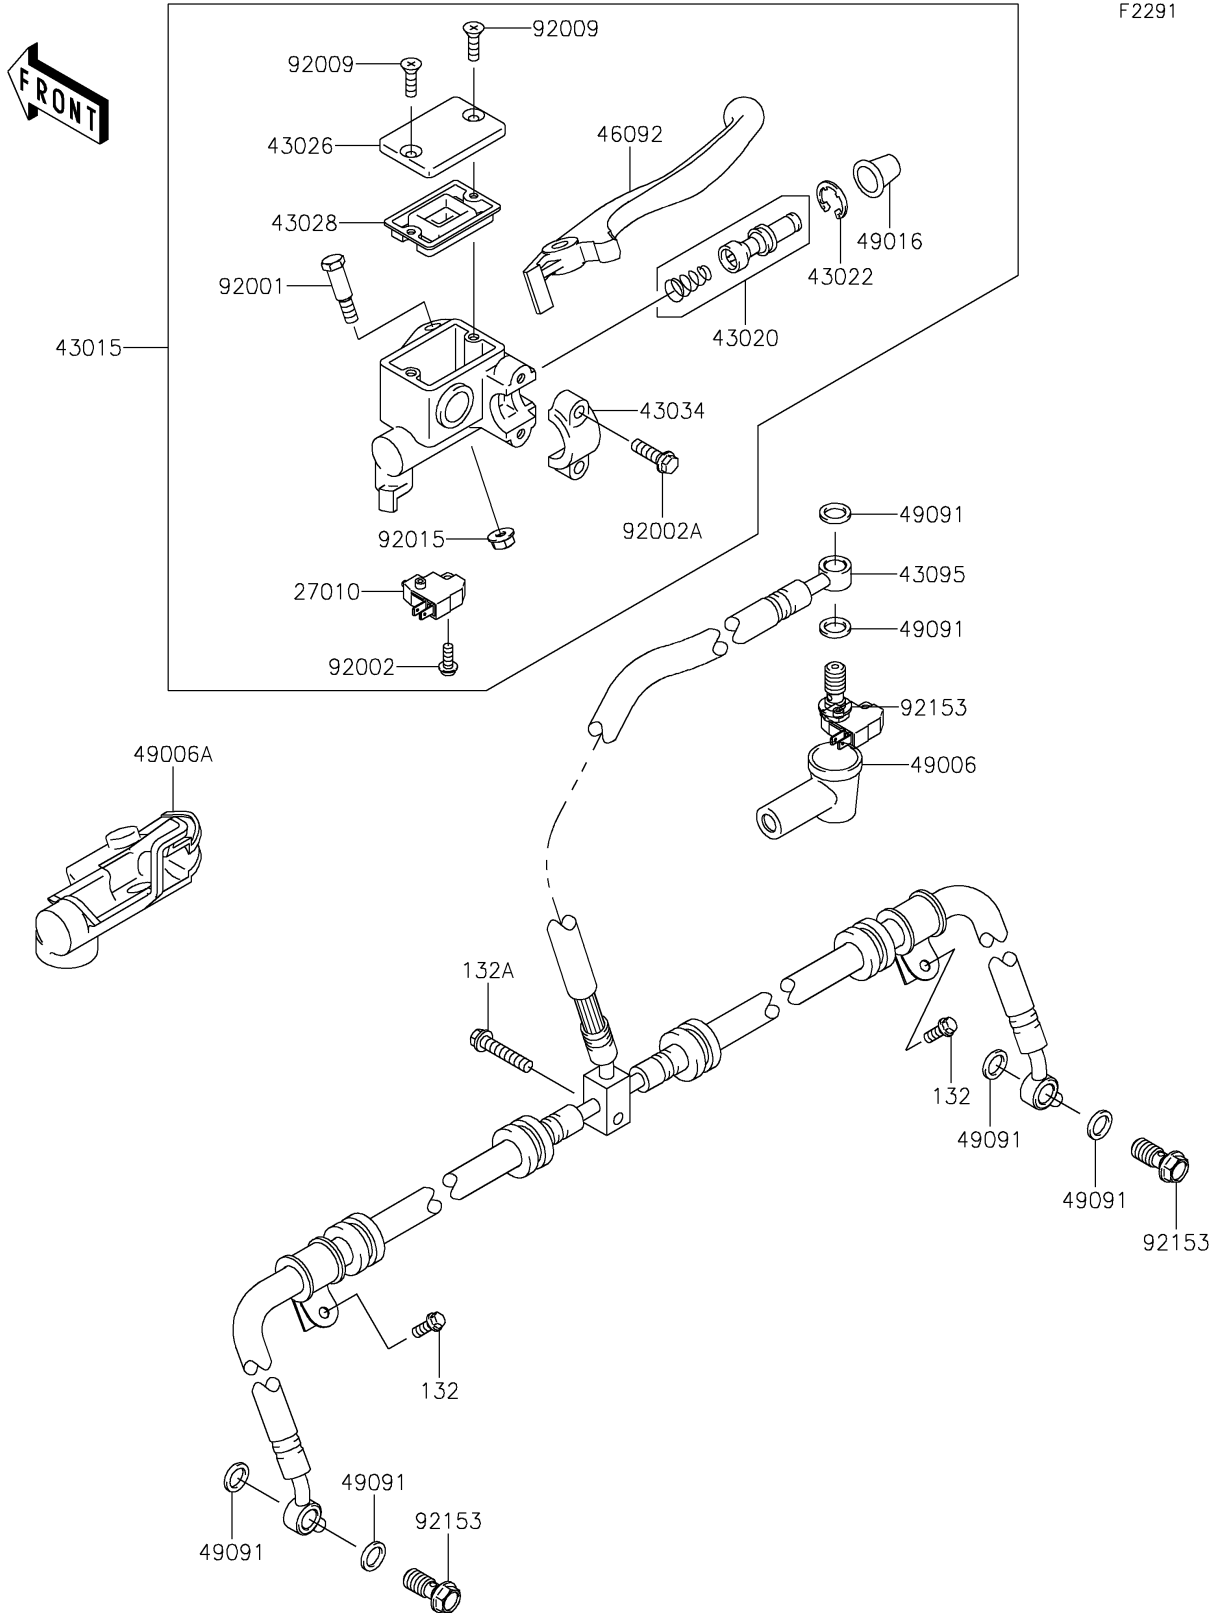

2021 BRUTE FORCE® 750 4x4i EPS CAMO PARTS DIAGRAM

Front Master Cylinder

F2291

2021 BRUTE FORCE® 750 4x4i EPS CAMO PARTS LIST

Front Master Cylinder

ITEM NAME	PART NUMBER	QUANTITY
-----------	-------------	----------