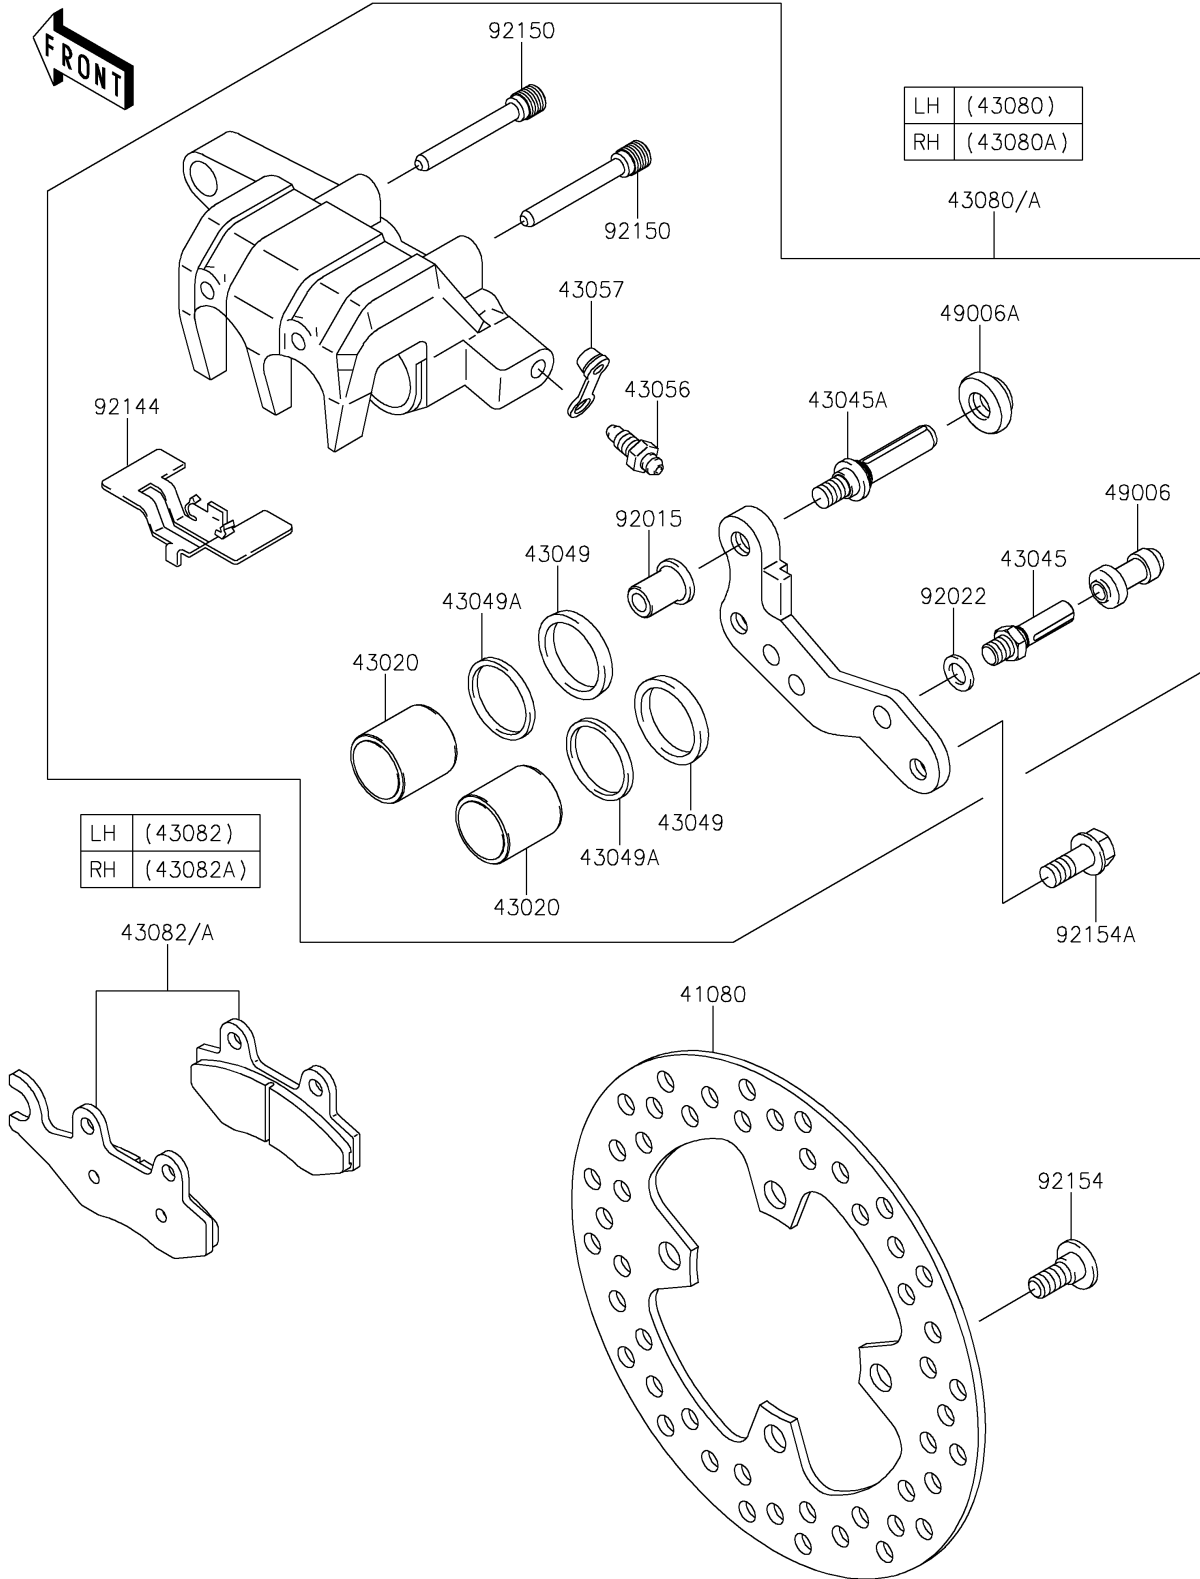

2021 BRUTE FORCE® 750 4x4i EPS CAMO PARTS DIAGRAM

Front Brake

F2292

2021 BRUTE FORCE® 750 4x4i EPS CAMO PARTS LIST

Front Brake

ITEM NAME	PART NUMBER	QUANTITY
-----------	-------------	----------