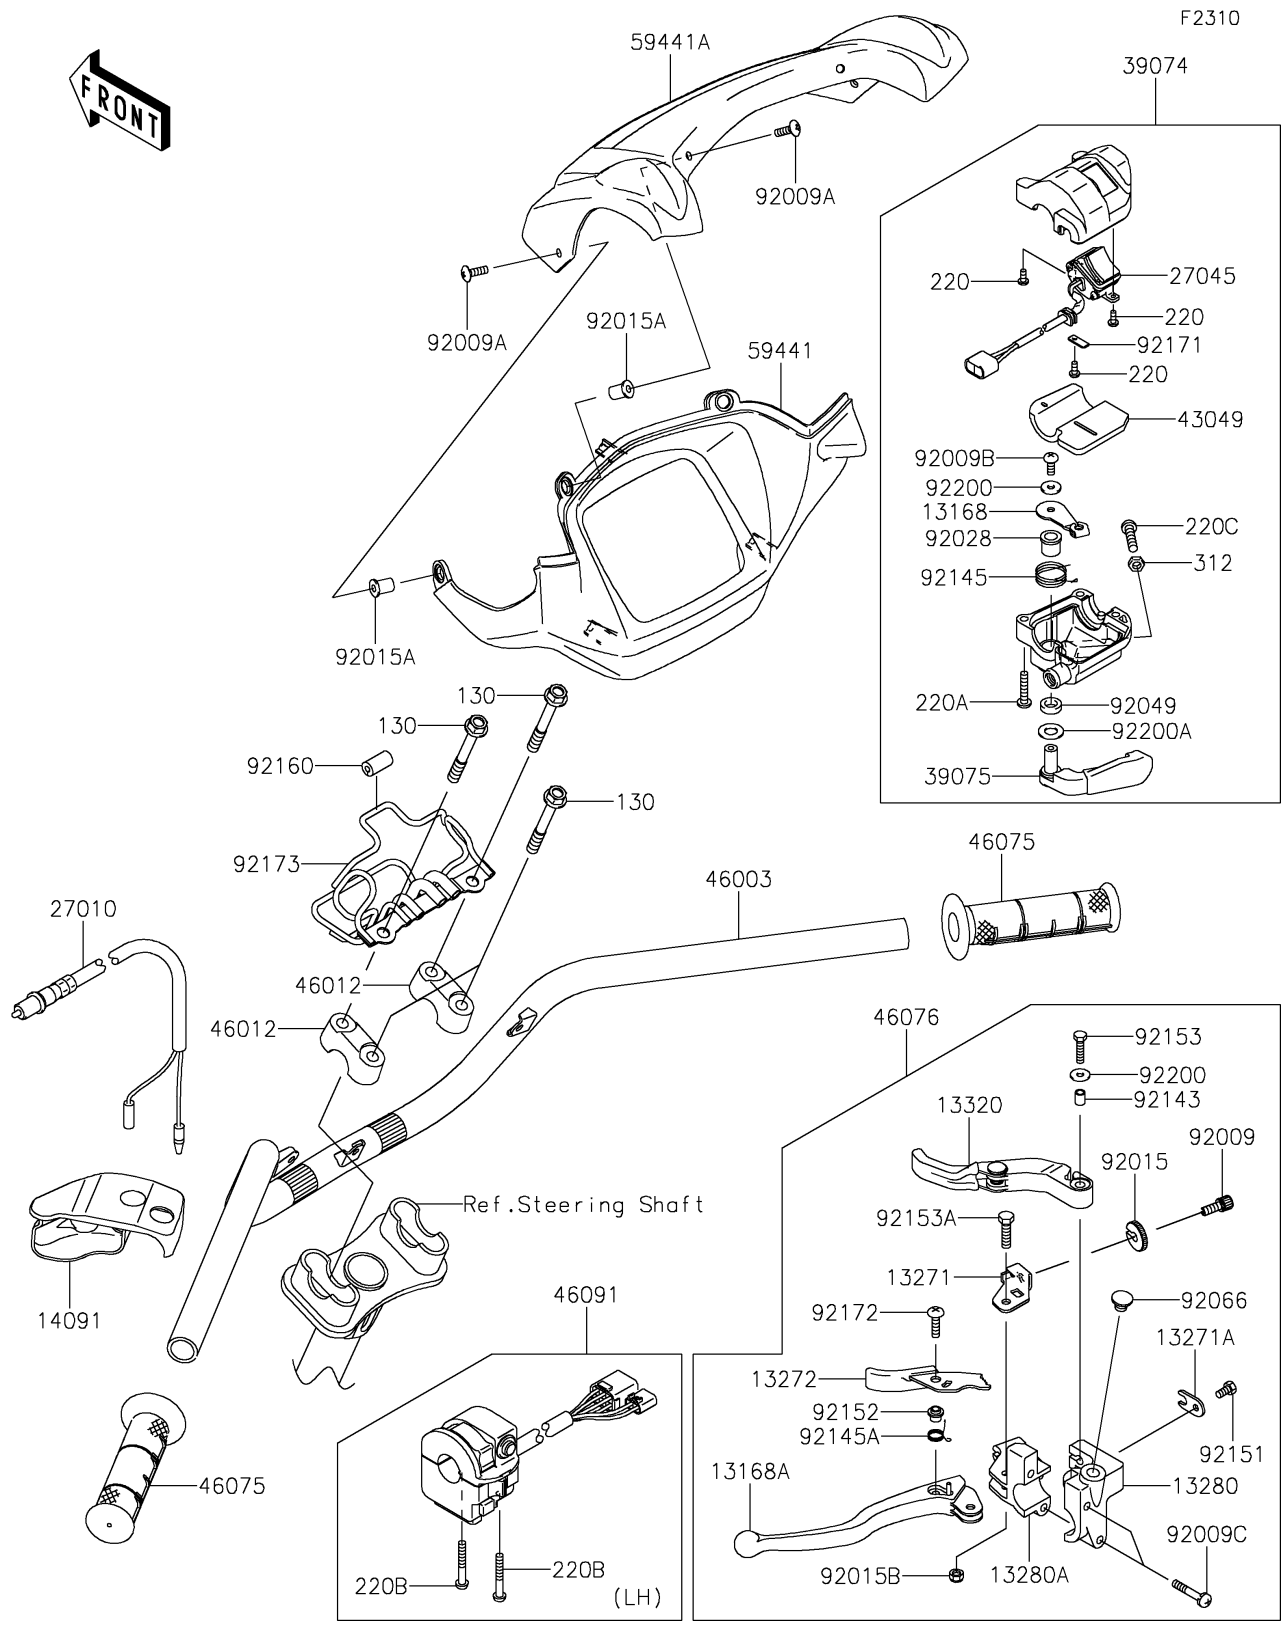

2023 BRUTE FORCE® 750 4x4i EPS CAMO PARTS DIAGRAM

Handlebar