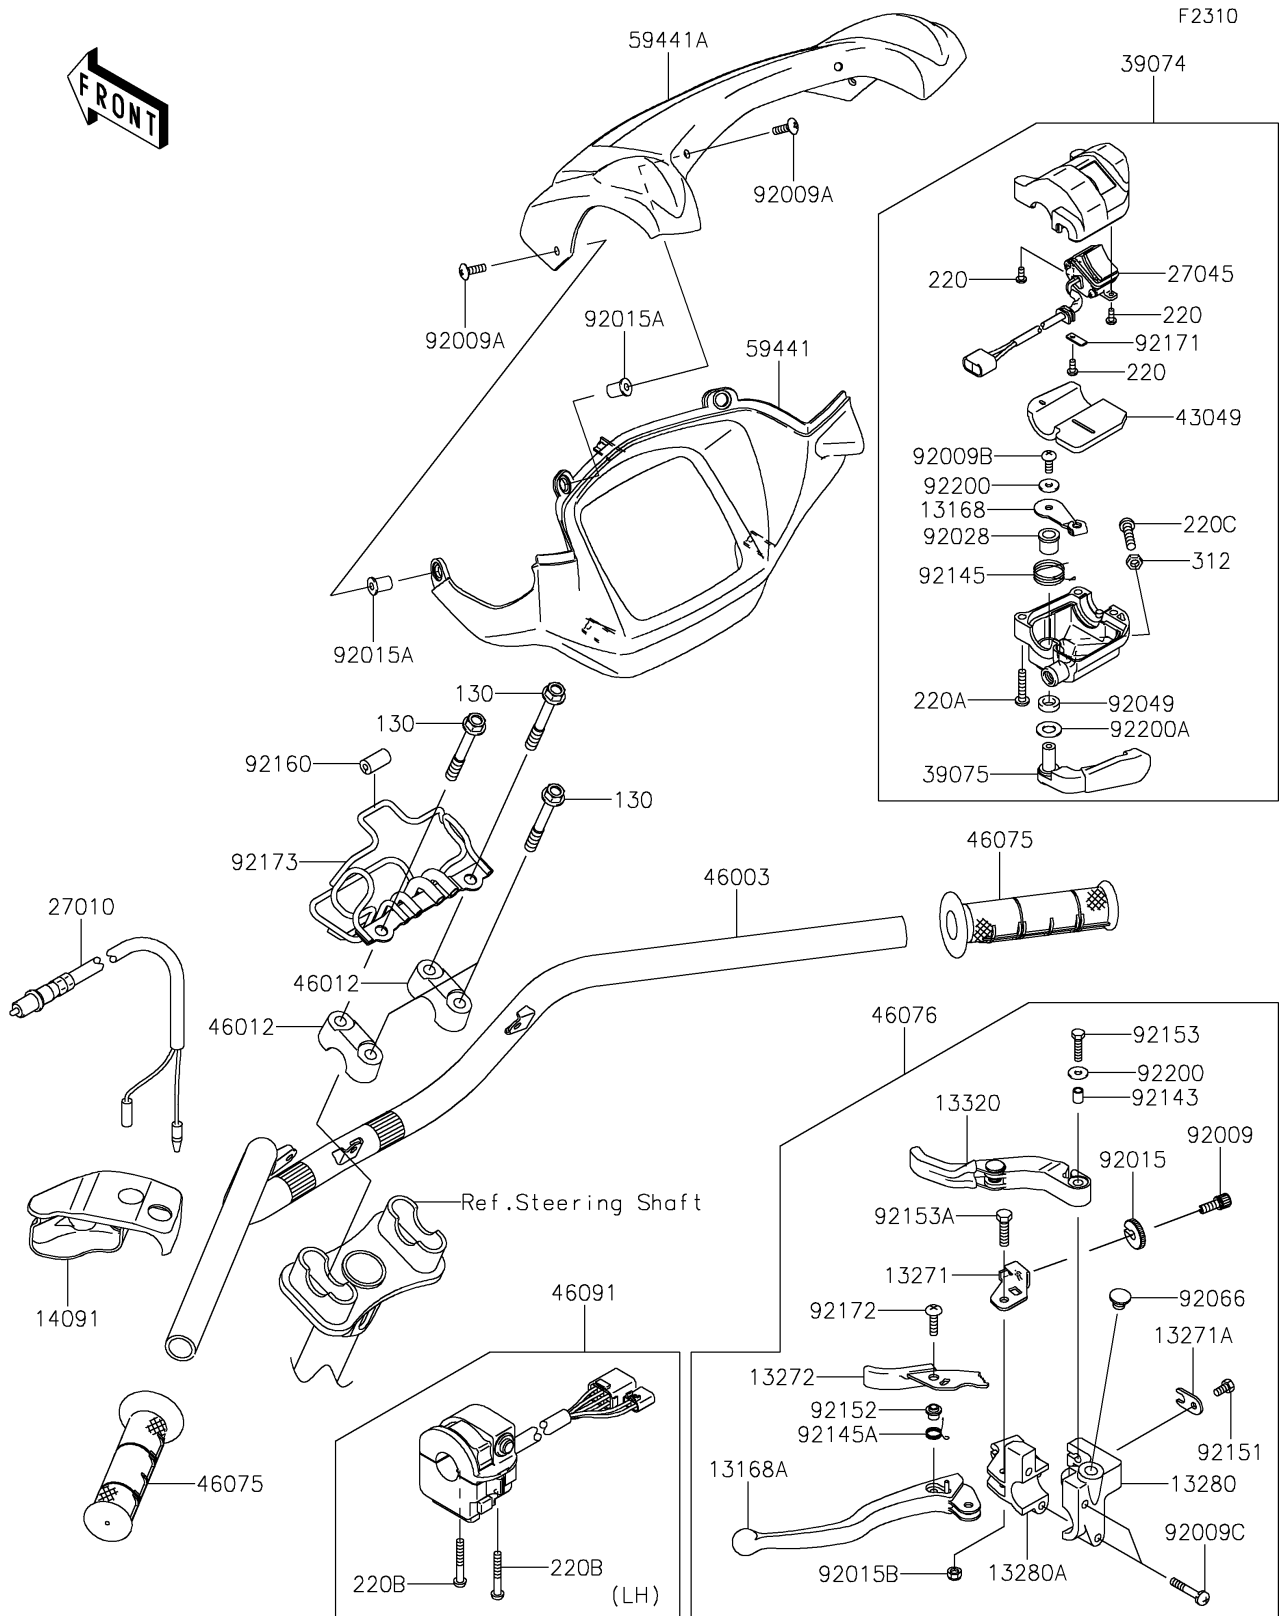

2021 BRUTE FORCE® 750 4x4i EPS CAMO PARTS DIAGRAM

Handlebar