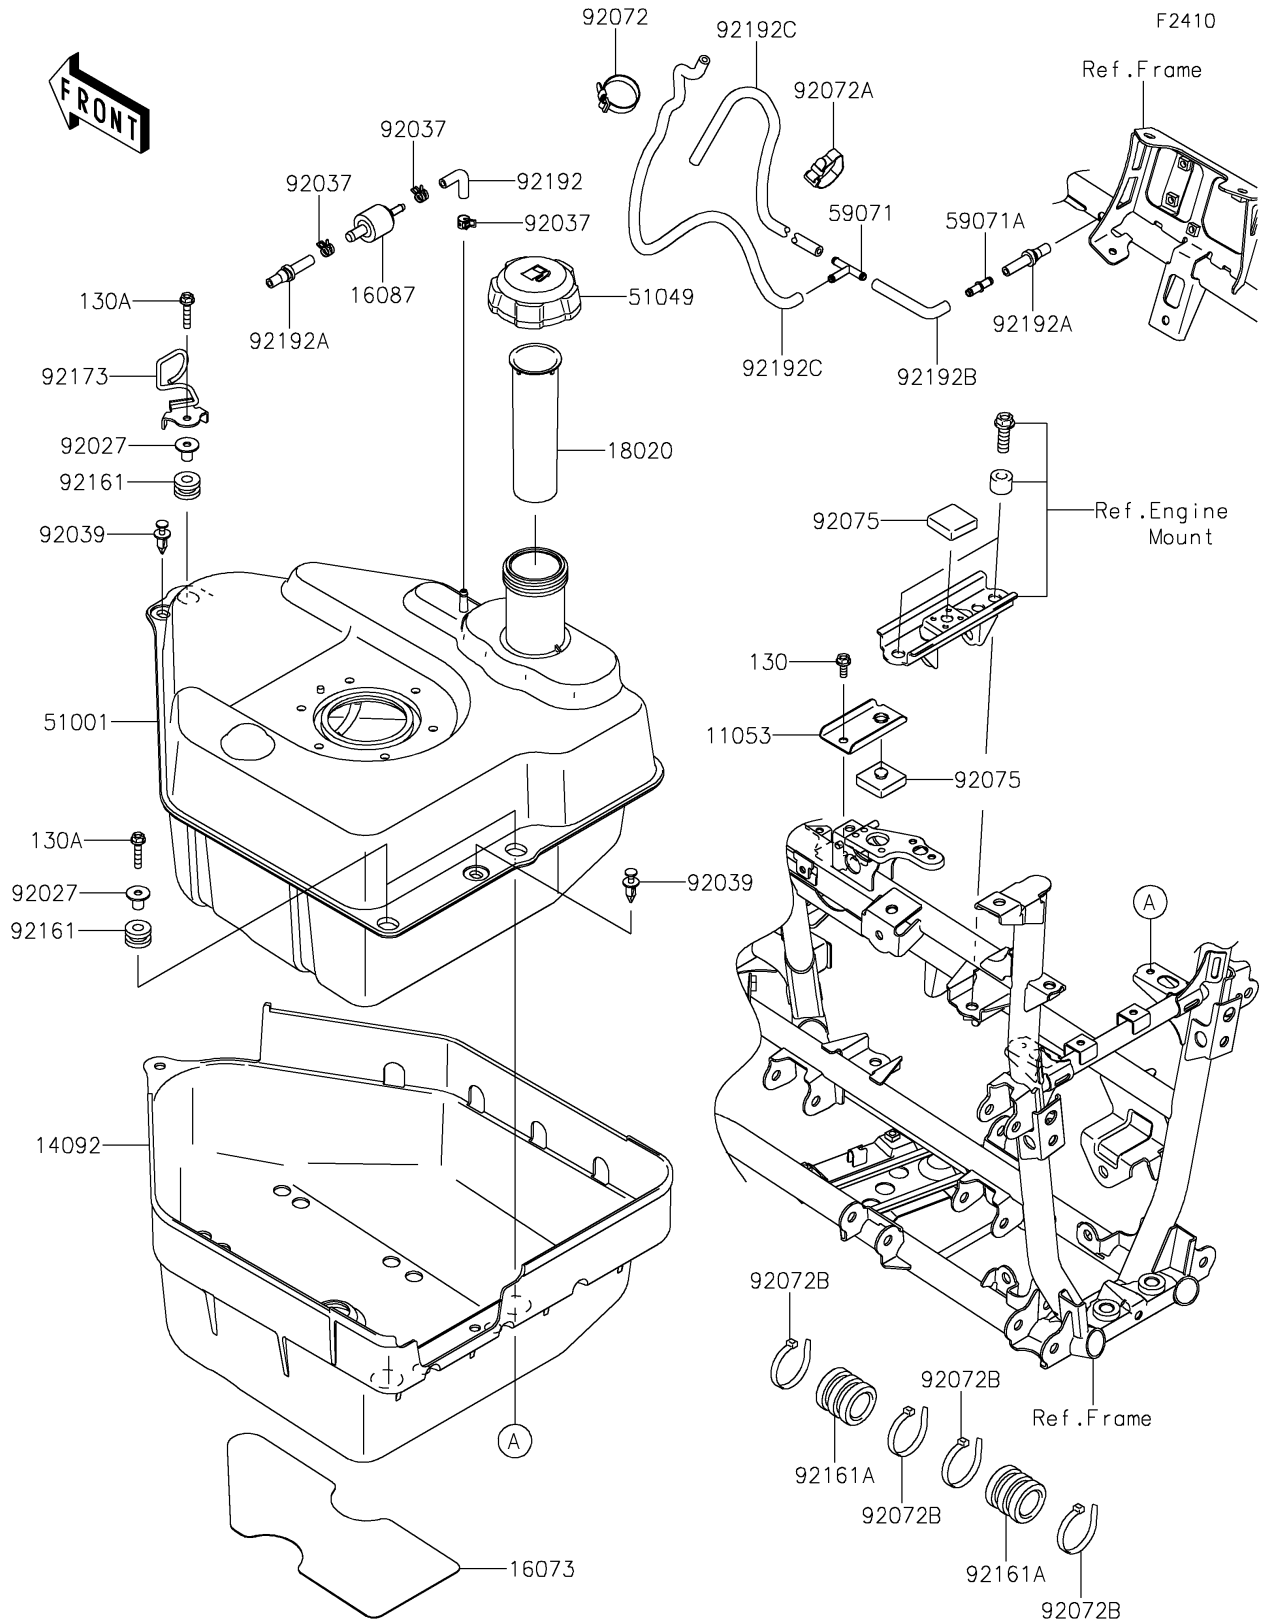

2021 BRUTE FORCE® 750 4x4i EPS CAMO PARTS DIAGRAM

Fuel Tank

2021 BRUTE FORCE® 750 4x4i EPS CAMO PARTS LIST

Fuel Tank

ITEM NAME	PART NUMBER	QUANTITY
-----------	-------------	----------