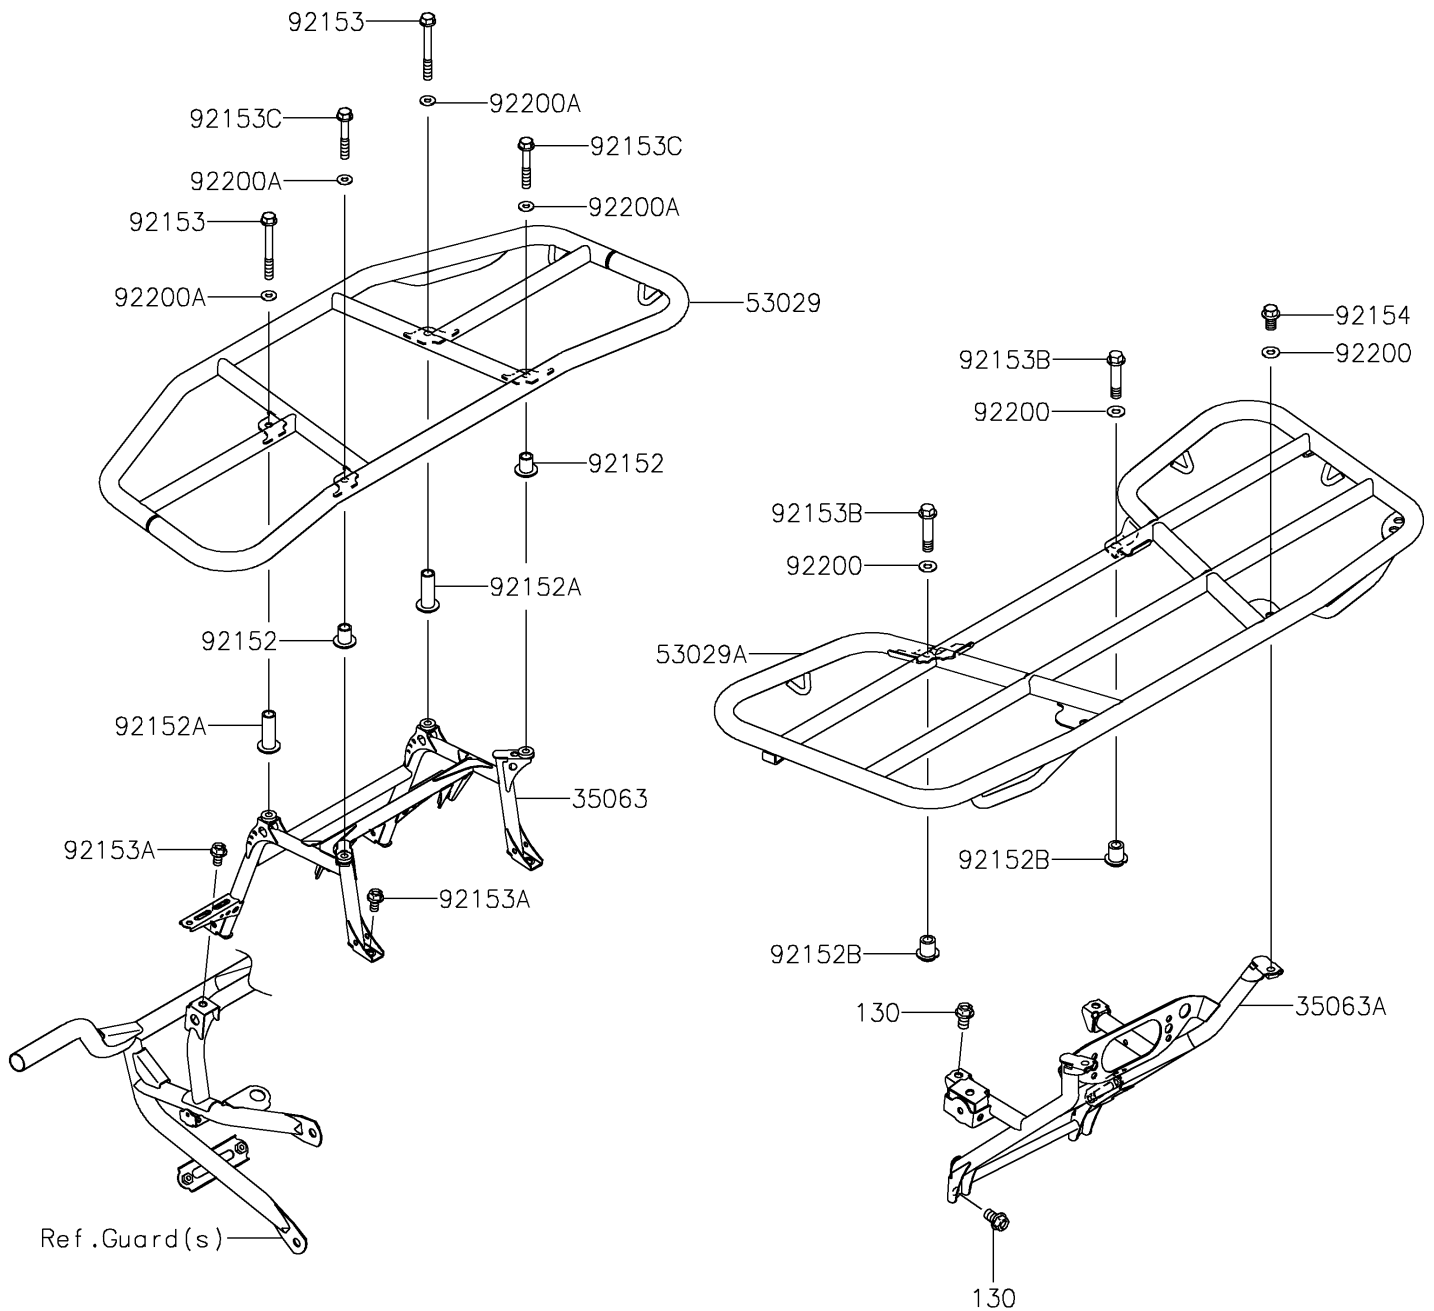

2023 BRUTE FORCE[®] 750 4x4i EPS CAMO PARTS DIAGRAM

Carrier(s)

F2520

2023 BRUTE FORCE® 750 4x4i EPS CAMO PARTS LIST

Carrier(s)

ITEM NAME	PART NUMBER	QUANTITY
STAY,FR CARRIER (Ref # 35063)	35063-0826	1
STAY,RR CARRIER,T.BLACK (Ref # 35063A)	35063-0946-388	1
CARRIER,FR,T.BLACK (Ref # 53029)	53029-0093-388	1
CARRIER,RR,T.BLACK (Ref # 53029A)	53029-0094-388	1
COLLAR (Ref # 92152)	92152-0823	2
COLLAR (Ref # 92152A)	92152-0896	2
COLLAR (Ref # 92152B)	92152-0897	2
BOLT,FLANGED,8X70 (Ref # 92153)	92153-0748	2
BOLT,FLANGED,8X14 (Ref # 92153A)	92153-0931	4
BOLT,FLANGED,10X44 (Ref # 92153B)	92153-1374	2
BOLT,FLANGED,8X50 (Ref # 92153C)	92153-1755	2
BOLT,FLANGED,10X16 (Ref # 92154)	92154-0916	2
WASHER,10.3X23X1.6 (Ref # 92200)	92200-0724	4
WASHER,8.5X20X1.6 (Ref # 92200A)	92200-0774	4
BOLT-FLANGED,10X16 (Ref # 130)	130CA1016	4