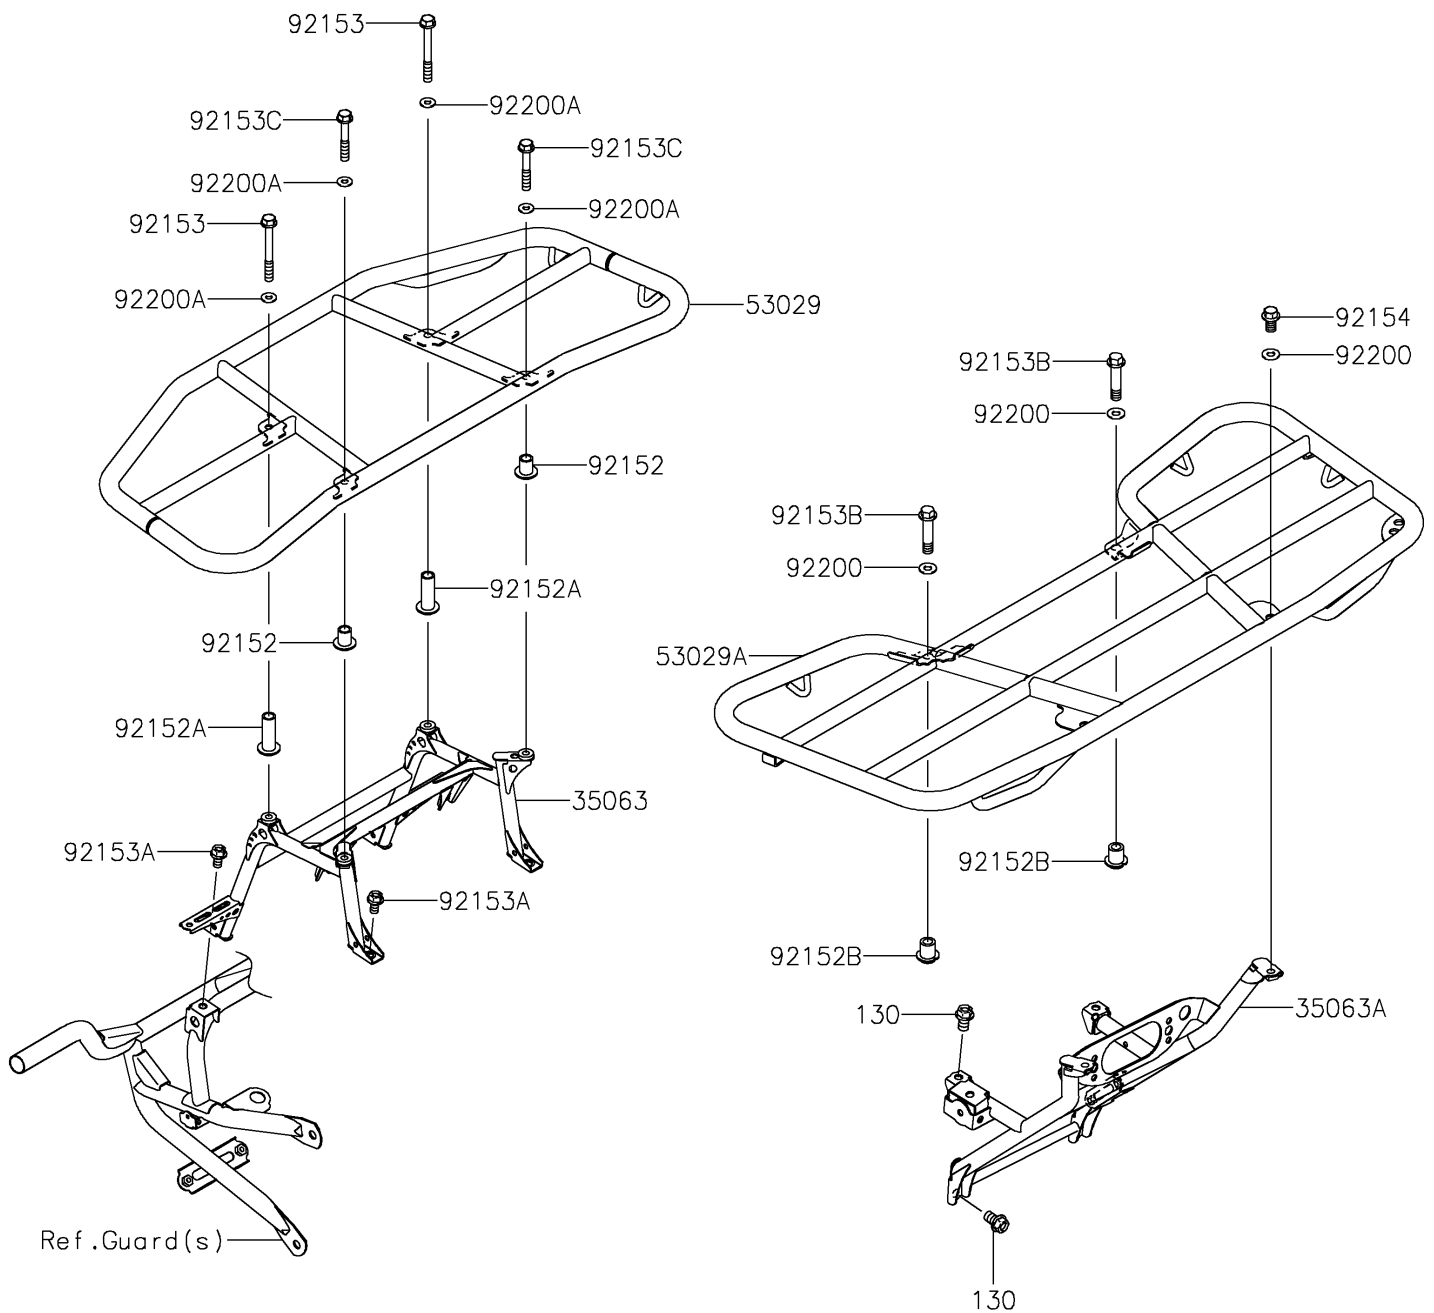

2021 BRUTE FORCE® 750 4x4i EPS CAMO PARTS DIAGRAM

Carrier(s)

F2520

2021 BRUTE FORCE® 750 4x4i EPS CAMO PARTS LIST

Carrier(s)

ITEM NAME	PART NUMBER	QUANTITY
STAY,FR CARRIER (Ref # 35063)	35063-0826	1
STAY,RR CARRIER,T.BLACK (Ref # 35063A)	35063-0946-388	1
CARRIER,FR,T.BLACK (Ref # 53029)	53029-0093-388	1
CARRIER,RR,T.BLACK (Ref # 53029A)	53029-0094-388	1
COLLAR (Ref # 92152)	92152-0823	2
COLLAR (Ref # 92152A)	92152-0896	2
COLLAR (Ref # 92152B)	92152-0897	2
BOLT,FLANGED,8X70 (Ref # 92153)	92153-0748	2
BOLT,FLANGED,8X14 (Ref # 92153A)	92153-0931	4
BOLT,FLANGED,10X44 (Ref # 92153B)	92153-1374	2
BOLT,FLANGED,8X50 (Ref # 92153C)	92153-1755	2
BOLT,FLANGED,10X16 (Ref # 92154)	92154-0916	2
WASHER,10.3X23X1.6 (Ref # 92200)	92200-0724	4
WASHER,8.5X20X1.6 (Ref # 92200A)	92200-0774	4
BOLT-FLANGED,10X16 (Ref # 130)	130CA1016	4