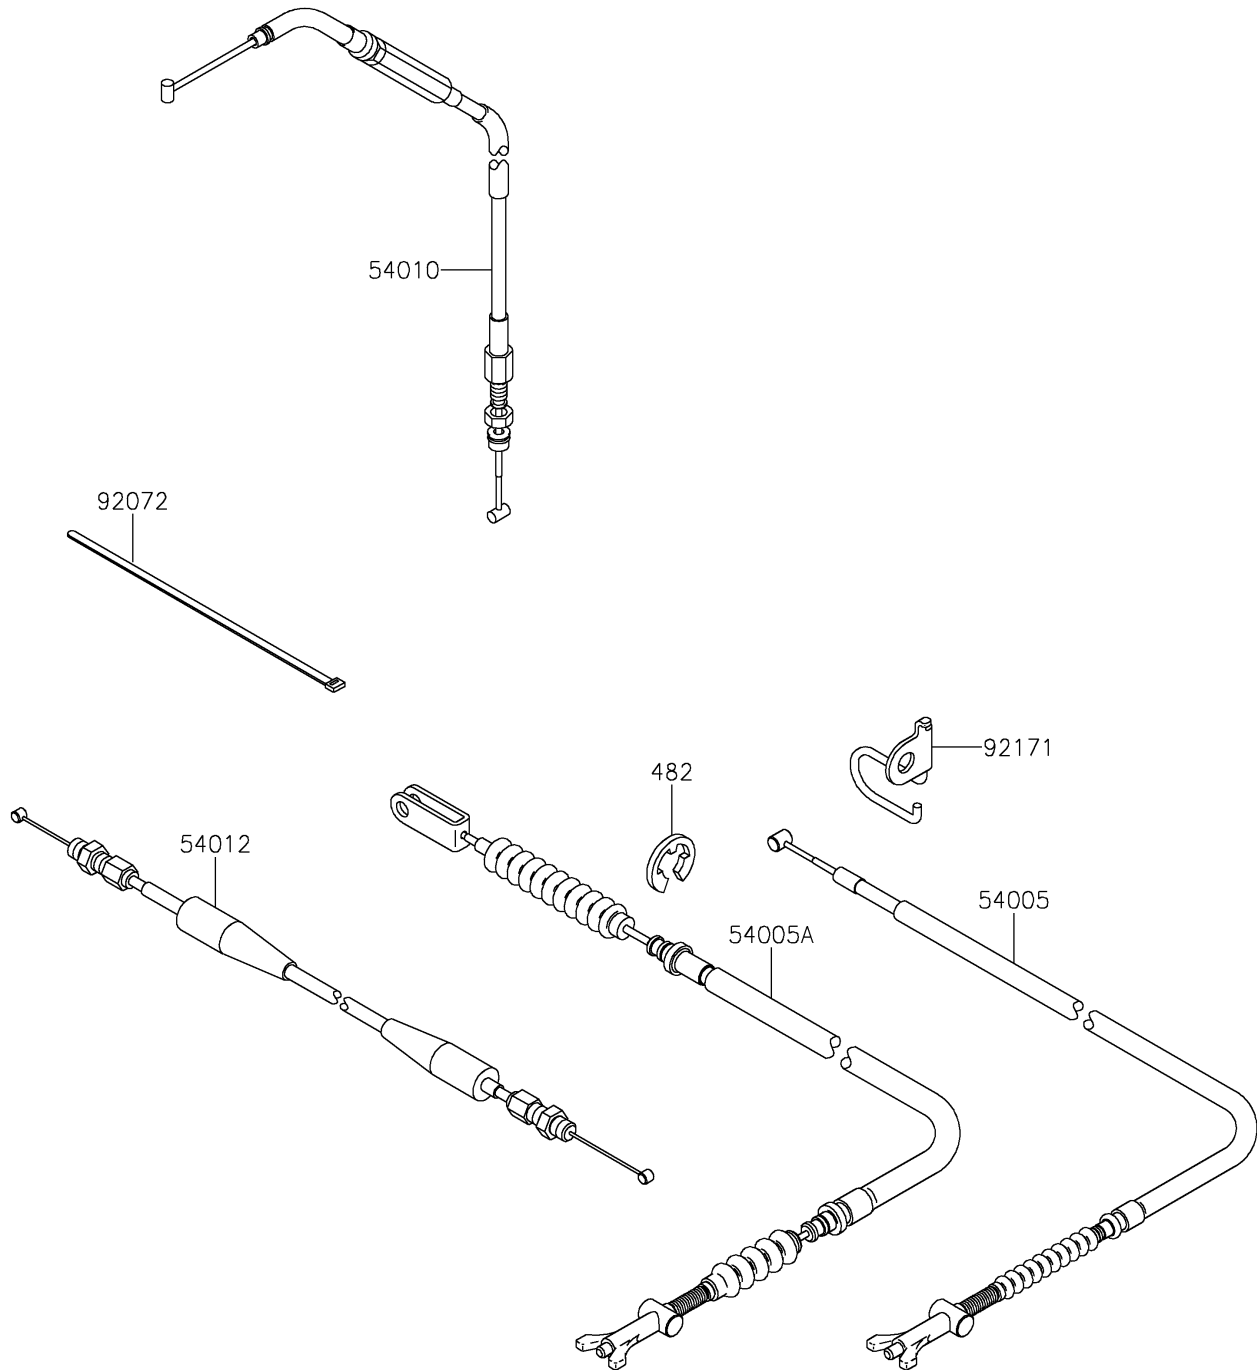

2021 BRUTE FORCE® 750 4x4i EPS CAMO PARTS DIAGRAM

Cables

F2540

2021 BRUTE FORCE® 750 4x4i EPS CAMO PARTS LIST

Cables

| ITEM NAME | PART NUMBER | QUANTITY |
|-------------------------------------|-------------|----------|
| CABLE-BRAKE,PARKING (Ref # 54005) | 54005-0017 | 1 |
| CABLE-BRAKE,FOOT (Ref # 54005A) | 54005-0018 | 1 |
| CABLE,FRONT DIFF LOCK (Ref # 54010) | 54010-0570 | 1 |
| CABLE-THROTTLE (Ref # 54012) | 54012-0709 | 1 |
| BAND,L=188 (Ref # 92072) | 92072-1239 | 3 |
| CLAMP,BRAKE CABLE (Ref # 92171) | 92171-0228 | 1 |
| CIRCLIP-TYPE-E,8MM (Ref # 482) | 482EA8000 | 1 |