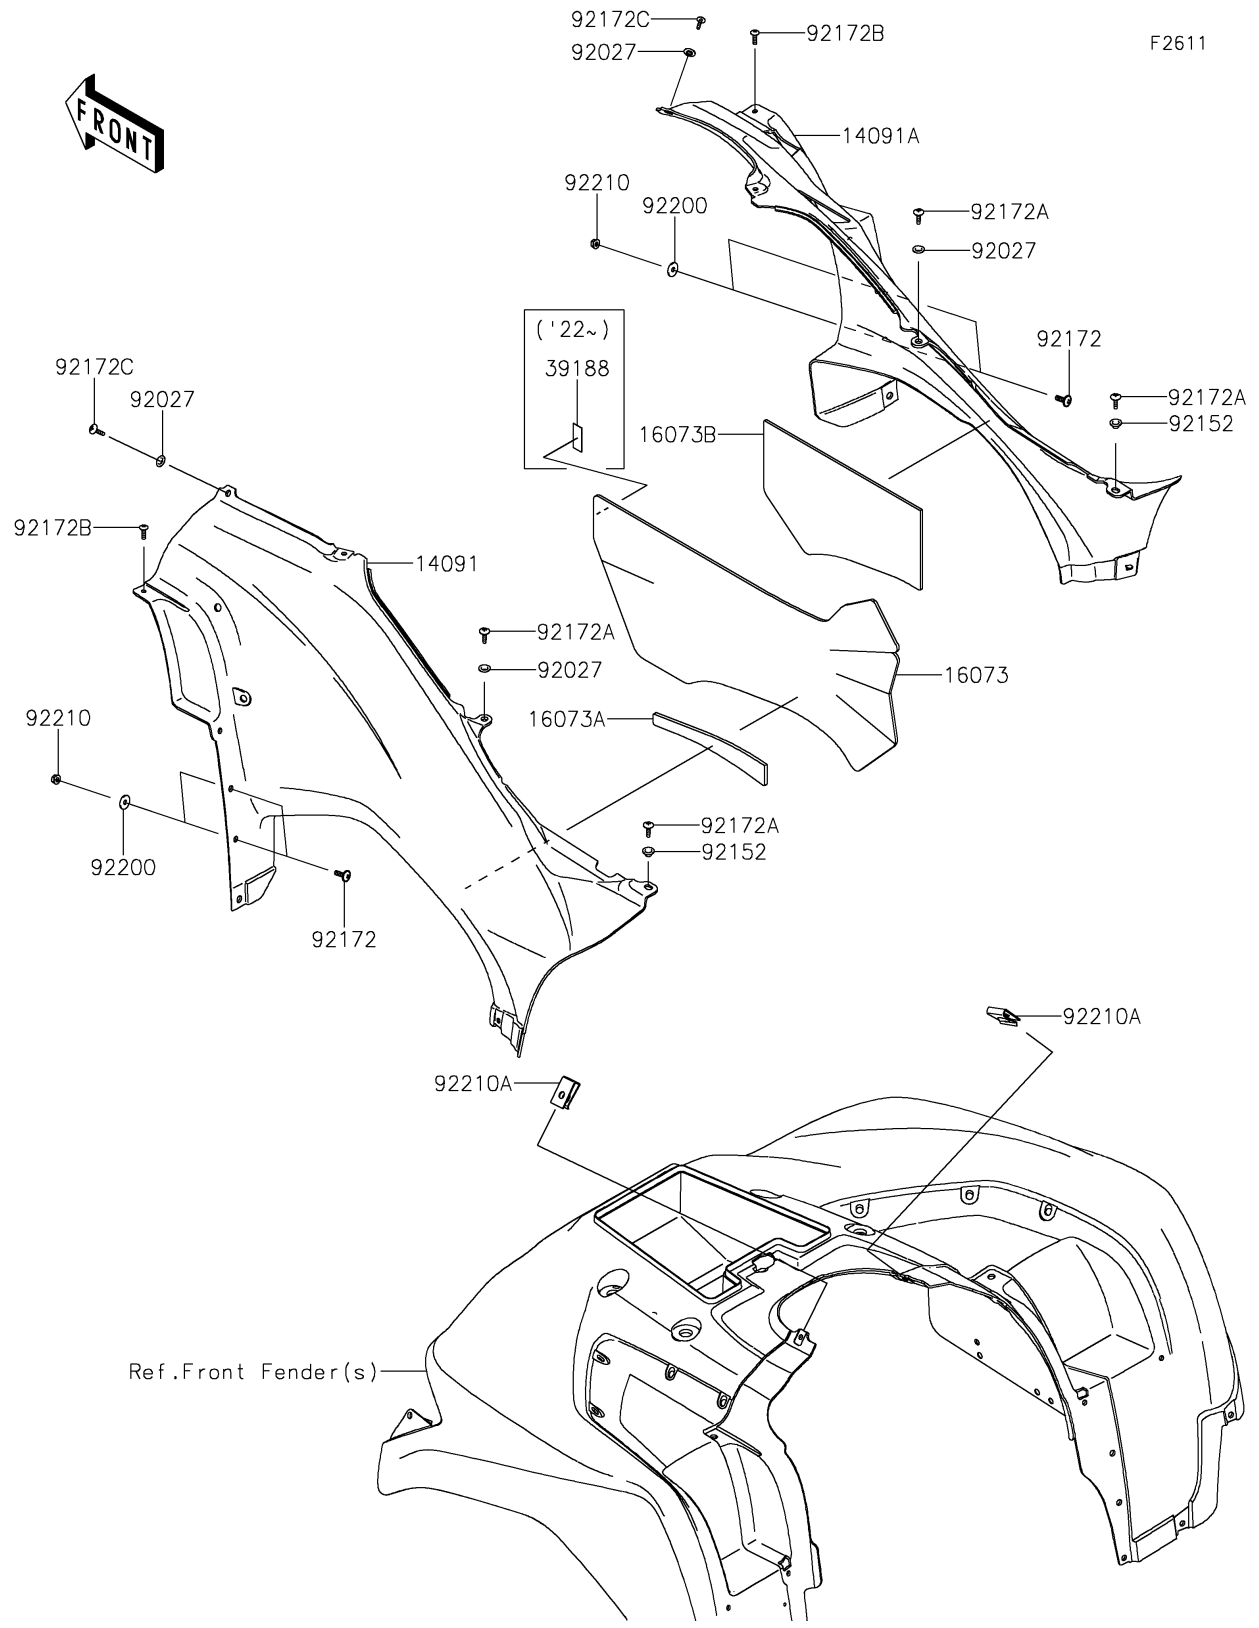

2021 BRUTE FORCE® 750 4x4i EPS CAMO PARTS DIAGRAM

Side Covers

2021 BRUTE FORCE® 750 4x4i EPS CAMO PARTS LIST

Side Covers

ITEM NAME	PART NUMBER	QUANTITY
-----------	-------------	----------