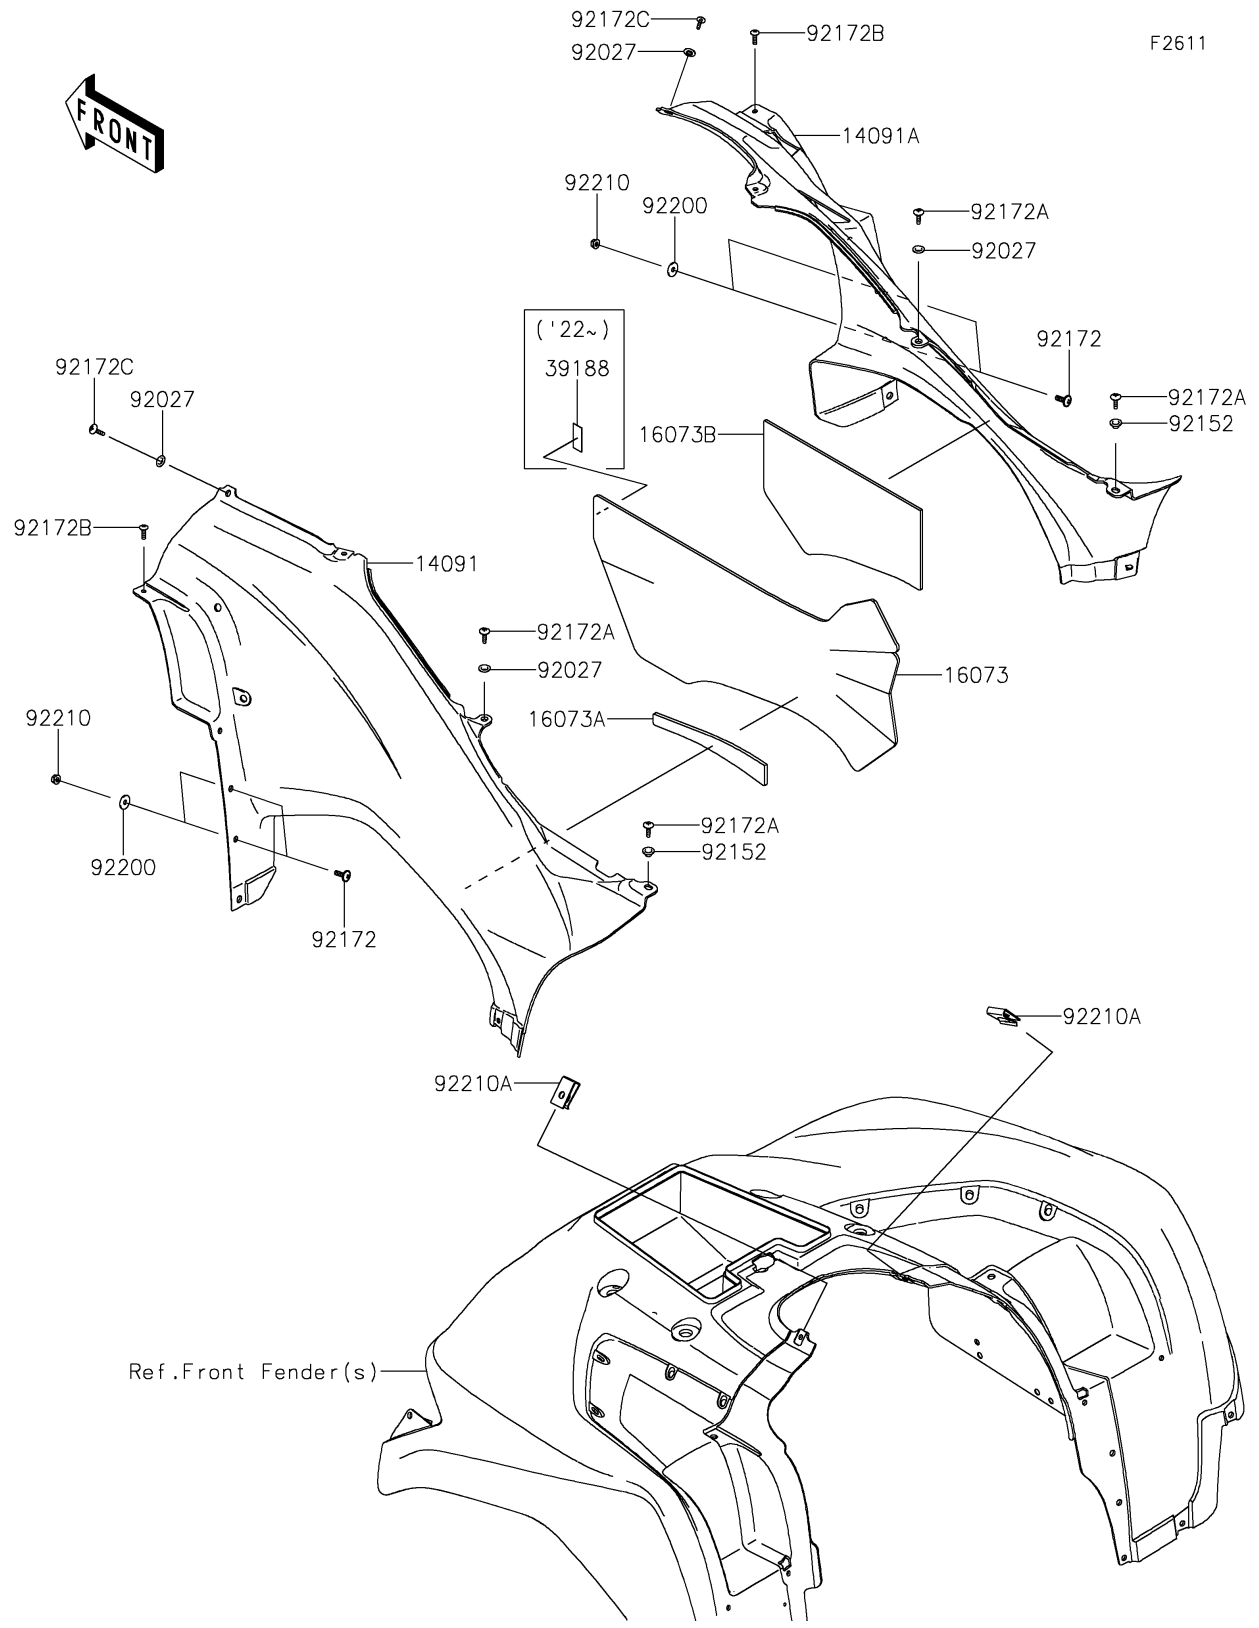

2021 BRUTE FORCE® 750 4x4i EPS CAMO PARTS DIAGRAM

Side Covers

2021 BRUTE FORCE® 750 4x4i EPS CAMO PARTS LIST

Side Covers

| ITEM NAME | PART NUMBER | QUANTITY |
|---|----------------|----------|
| COVER,SIDE,LH,CAMOUFLAGE (Ref # 14091) | 14091-0312-42H | 1 |
| COVER,SIDE,RH,CAMOUFLAGE (Ref # 14091A) | 14091-0313-42H | 1 |
| INSULATOR,SIDE COVER,LH (Ref # 16073) | 16073-0723 | 1 |
| INSULATOR,SIDE COVER,OVERLAP (Ref # 16073A) | 16073-0807 | 1 |
| INSULATOR,SIDE COVER,RH (Ref # 16073B) | 16073-0808 | 1 |
| COLLAR (Ref # 92027) | 92027-4020 | 4 |
| COLLAR,6.3X8.3X7.2 (Ref # 92152) | 92152-1865 | 2 |
| SCREW,6X18 (Ref # 92172) | 92172-0002 | 4 |
| SCREW,6X16 (Ref # 92172A) | 92172-0236 | 4 |
| SCREW,5X18 (Ref # 92172B) | 92172-0428 | 2 |
| SCREW,TAPPING,6X20 (Ref # 92172C) | 92172-0883 | 2 |
| WASHER,6.5X20X1.6 (Ref # 92200) | 92200-0283 | 4 |
| NUT,LOCK,FLANGED,6MM (Ref # 92210) | 92210-0303 | 4 |
| NUT,LEAF SPRING,6MM (Ref # 92210A) | 92210-0624 | 2 |