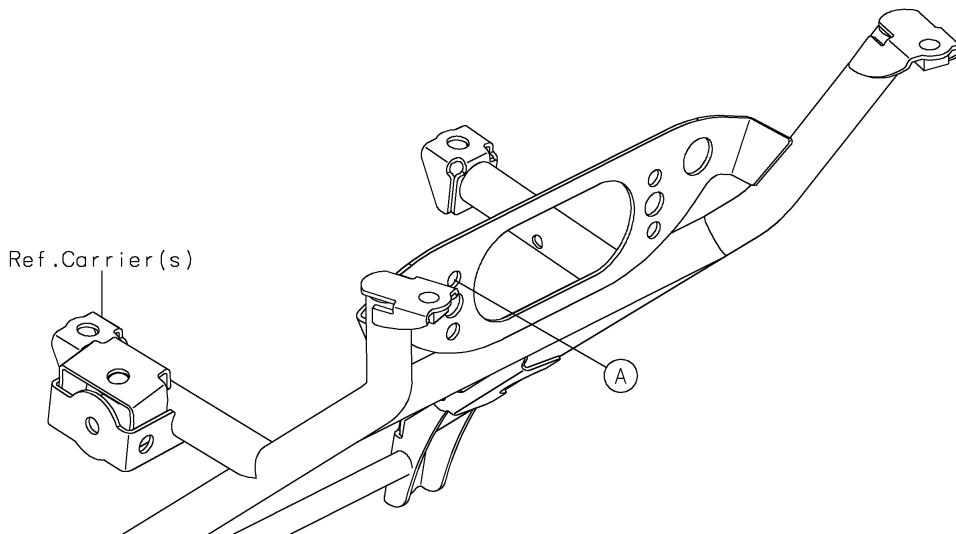

2021 BRUTE FORCE® 750 4x4i EPS CAMO PARTS DIAGRAM

Taillight(s)

F2720

2021 BRUTE FORCE® 750 4x4i EPS CAMO PARTS LIST

Taillight(s)

ITEM NAME	PART NUMBER	QUANTITY
BRACKET,TAIL LAMP (Ref # 11051)	11051-1870	1
GASKET,TAIL LAMP LENS (Ref # 11061)	11061-0055	1
LAMP-ASSY-TAIL (Ref # 23024)	23024-0302	1
LENS,TAIL LAMP (Ref # 23026)	23026-1230	1
BULB,12V 21/5W (Ref # 92069)	92069-063	1
DAMPER,TAIL LAMP (Ref # 92160)	92160-1053	2
SCREW-PAN-CROS,4X40 (Ref # 220)	220AA0440	2