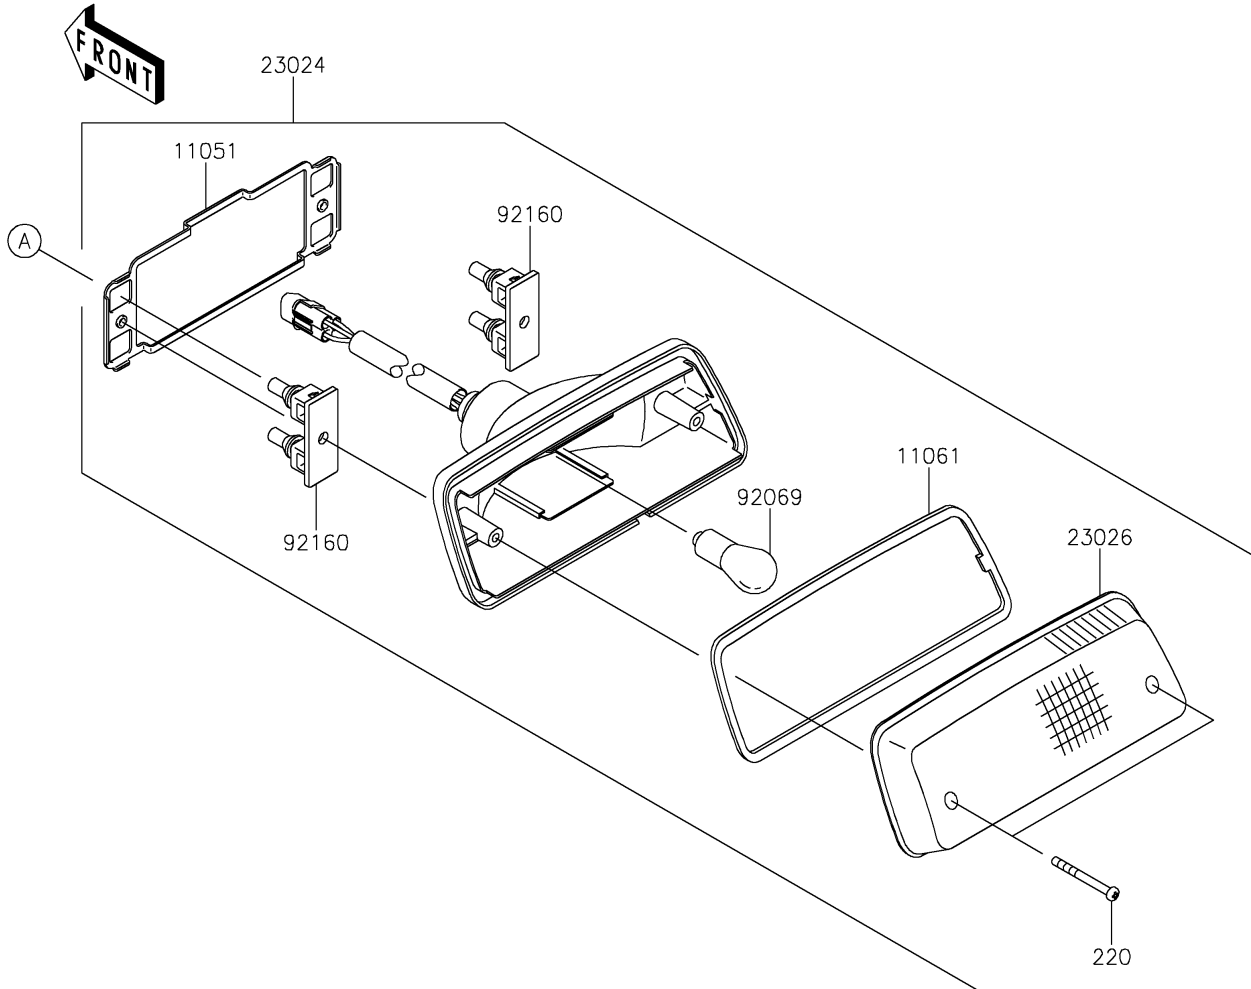

2021 BRUTE FORCE® 750 4x4i EPS CAMO PARTS DIAGRAM

Taillight(s)

F2720

2021 BRUTE FORCE® 750 4x4i EPS CAMO PARTS LIST

Taillight(s)

ITEM NAME	PART NUMBER	QUANTITY
BRACKET,TAIL LAMP (Ref # 11051)	11051-1870	1
GASKET,TAIL LAMP LENS (Ref # 11061)	11061-0055	1
LAMP-ASSY-TAIL (Ref # 23024)	23024-0302	1
LENS,TAIL LAMP (Ref # 23026)	23026-1230	1
BULB,12V 21/5W (Ref # 92069)	92069-063	1
DAMPER,TAIL LAMP (Ref # 92160)	92160-1053	2
SCREW-PAN-CROS,4X40 (Ref # 220)	220AA0440	2