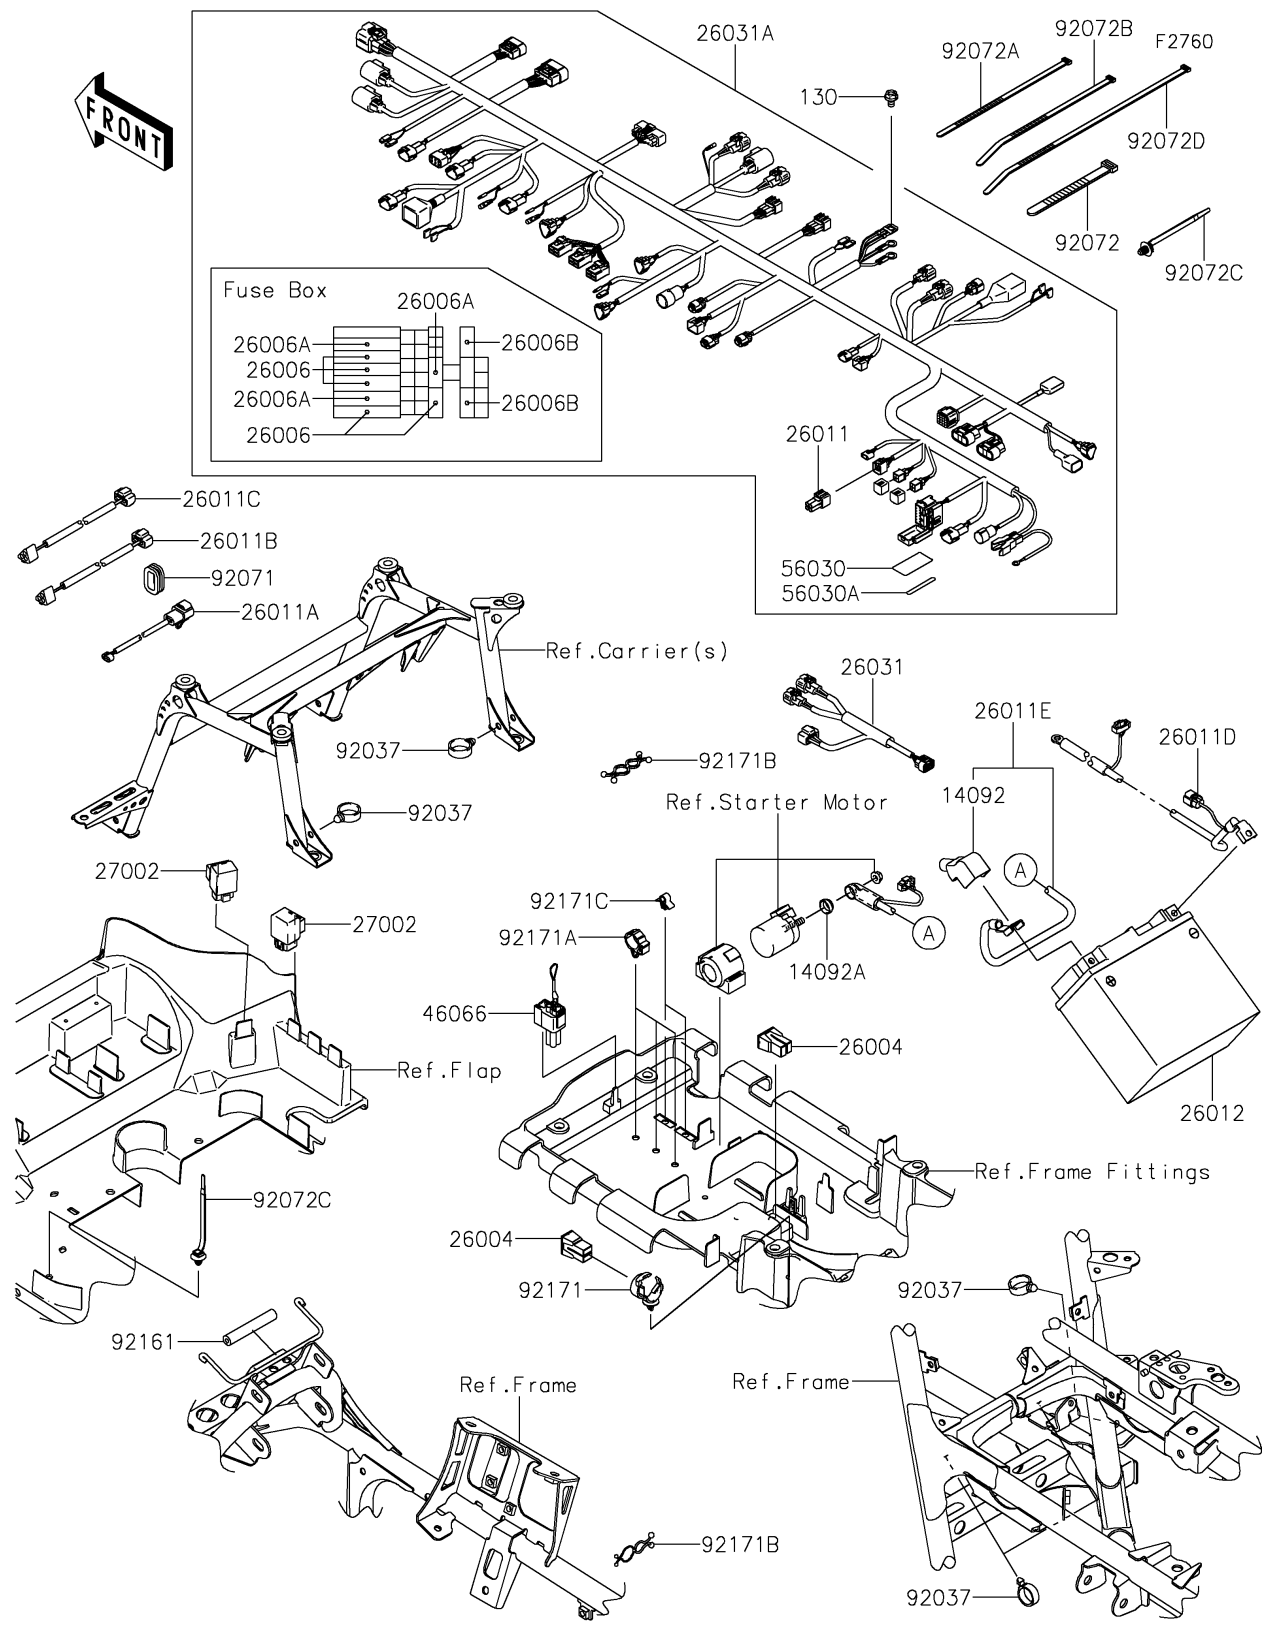

2021 BRUTE FORCE® 750 4x4i EPS CAMO PARTS DIAGRAM

Chassis Electrical Equipment

2021 BRUTE FORCE® 750 4x4i EPS CAMO PARTS LIST

Chassis Electrical Equipment

ITEM NAME	PART NUMBER	QUANTITY
COVER (Ref # 14092)	14092-0767	1
COVER,MAGNETIC SW. (Ref # 14092A)	14092-0851	1
FUSE-ASSY,40A (Ref # 26004)	26004-0035	2
FUSE,MINI BLADE,15A,BLUE (Ref # 26006)	26006-0001	5
FUSE,MINI BLADE,10A,RED (Ref # 26006A)	26006-0009	3
FUSE,MINI BLADE,30A,GREEN (Ref # 26006B)	26006-1080	2
WIRE-LEAD,CAP (Ref # 26011)	26011-0271	1
WIRE-LEAD,EPS EXTENSION (Ref # 26011A)	26011-0312	1
WIRE-LEAD,HEAD LAMP,RH (Ref # 26011B)	26011-0721	1
WIRE-LEAD,HEAD LAMP,LH (Ref # 26011C)	26011-0743	1
WIRE-LEAD,BATTERY(-) (Ref # 26011D)	26011-0744	1
WIRE-LEAD,BATTERY(+) (Ref # 26011E)	26011-0807	1
BATTERY,MF,KMX14-BS,12V 12AH (Ref # 26012)	26012-1414	1
HARNESS,SUB (Ref # 26031)	26031-0752	1
HARNESS,MAIN (Ref # 26031A)	26031-1656	1
RELAY-ASSY (Ref # 27002)	27002-1062	2
CONNECTOR-ASSY,RESET (Ref # 46066)	46066-0001	1
LABEL,FUSE BOX,10A&15A (Ref # 56030)	56030-0401	1
LABEL,FUSE BOX,30A (Ref # 56030A)	56030-0404	1
CLAMP,HOSE (Ref # 92037)	92037-1827	5
GROMMET (Ref # 92071)	92071-0708	1
BAND,L=123 (Ref # 92072)	92072-030	13
BAND,L=186 (Ref # 92072A)	92072-056	4
BAND,L=188 (Ref # 92072B)	92072-1239	4
BAND,OS170-FT7(BLACK) (Ref # 92072C)	92072-1414	4
BAND,L=292.1 (Ref # 92072D)	92072-3509	3
DAMPER,4.5X11X68 (Ref # 92161)	92161-0988	1
CLAMP,CLIP,DIA=20 (Ref # 92171)	92171-0068	1
CLAMP,BRAKE HOSE (Ref # 92171A)	92171-0316	3

2021 BRUTE FORCE® 750 4x4i EPS CAMO PARTS LIST

Chassis Electrical Equipment

ITEM NAME	PART NUMBER	QUANTITY
CLAMP (Ref # 92171B)	92171-0476	2
CLAMP (Ref # 92171C)	92171-0477	2
BOLT-FLANGED,6X10 (Ref # 130)	130BA0610	1