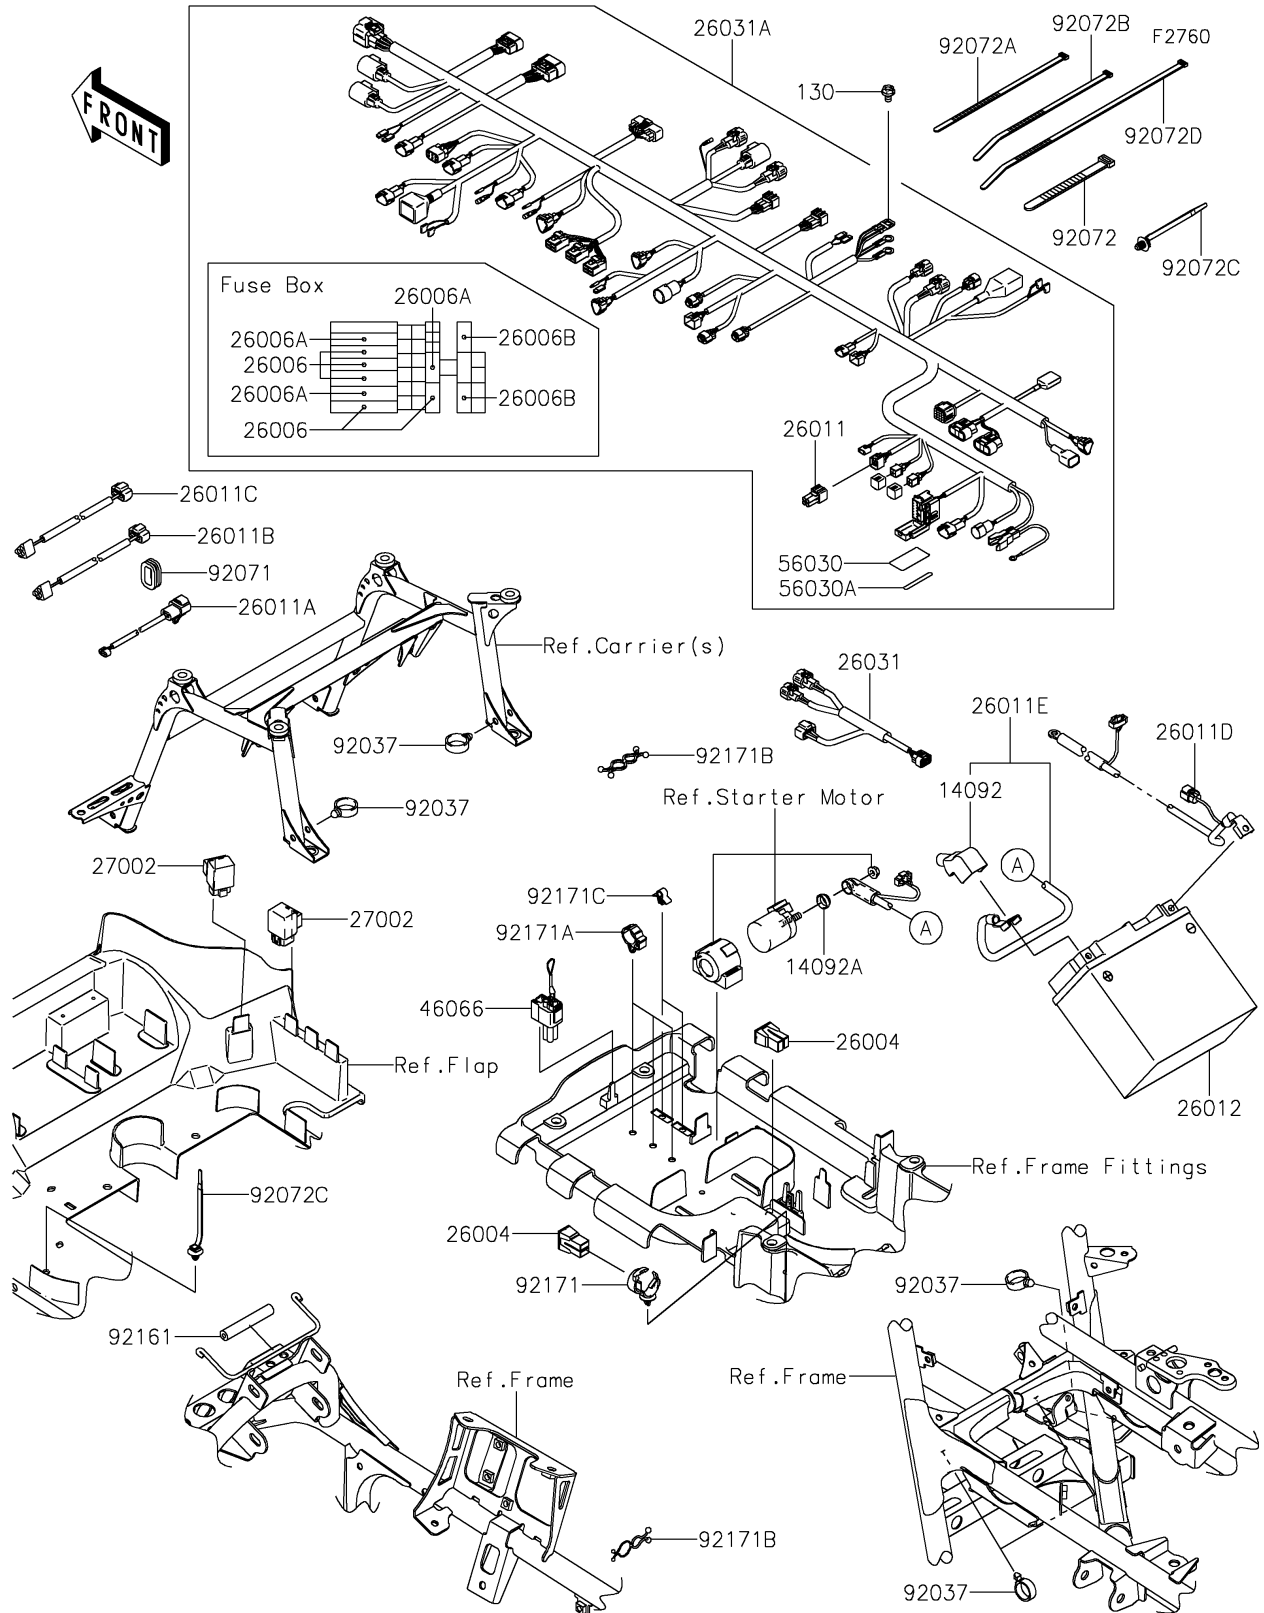

2021 BRUTE FORCE® 750 4x4i EPS CAMO PARTS DIAGRAM

Chassis Electrical Equipment

2021 BRUTE FORCE® 750 4x4i EPS CAMO PARTS LIST

Chassis Electrical Equipment

ITEM NAME	PART NUMBER	QUANTITY
COVER (Ref # 14092)	14092-0767	1
COVER,MAGNETIC SW. (Ref # 14092A)	14092-0851	1
FUSE-ASSY,40A (Ref # 26004)	26004-0035	2
FUSE,MINI BLADE,15A,BLUE (Ref # 26006)	26006-0001	5
FUSE,MINI BLADE,10A,RED (Ref # 26006A)	26006-0009	3
FUSE,MINI BLADE,30A,GREEN (Ref # 26006B)	26006-1080	2
WIRE-LEAD,CAP (Ref # 26011)	26011-0271	1
WIRE-LEAD,EPS EXTENSION (Ref # 26011A)	26011-0312	1
WIRE-LEAD,HEAD LAMP,RH (Ref # 26011B)	26011-0721	1
WIRE-LEAD,HEAD LAMP,LH (Ref # 26011C)	26011-0743	1
WIRE-LEAD,BATTERY(-) (Ref # 26011D)	26011-0744	1
WIRE-LEAD,BATTERY(+) (Ref # 26011E)	26011-0807	1
BATTERY,MF,KMX14-BS,12V 12AH (Ref # 26012)	26012-1414	1
HARNESS,SUB (Ref # 26031)	26031-0752	1
HARNESS,MAIN (Ref # 26031A)	26031-1656	1
RELAY-ASSY (Ref # 27002)	27002-1062	2
CONNECTOR-ASSY,RESET (Ref # 46066)	46066-0001	1
LABEL,FUSE BOX,10A&15A (Ref # 56030)	56030-0401	1
LABEL,FUSE BOX,30A (Ref # 56030A)	56030-0404	1
CLAMP,HOSE (Ref # 92037)	92037-1827	5
GROMMET (Ref # 92071)	92071-0708	1
BAND,L=123 (Ref # 92072)	92072-030	13
BAND,L=186 (Ref # 92072A)	92072-056	4
BAND,L=188 (Ref # 92072B)	92072-1239	4
BAND,OS170-FT7(BLACK) (Ref # 92072C)	92072-1414	4
BAND,L=292.1 (Ref # 92072D)	92072-3509	3
DAMPER,4.5X11X68 (Ref # 92161)	92161-0988	1
CLAMP,CLIP,DIA=20 (Ref # 92171)	92171-0068	1
CLAMP,BRAKE HOSE (Ref # 92171A)	92171-0316	3

2021 BRUTE FORCE® 750 4x4i EPS CAMO PARTS LIST

Chassis Electrical Equipment

ITEM NAME	PART NUMBER	QUANTITY
CLAMP (Ref # 92171B)	92171-0476	2
CLAMP (Ref # 92171C)	92171-0477	2
BOLT-FLANGED,6X10 (Ref # 130)	130BA0610	1