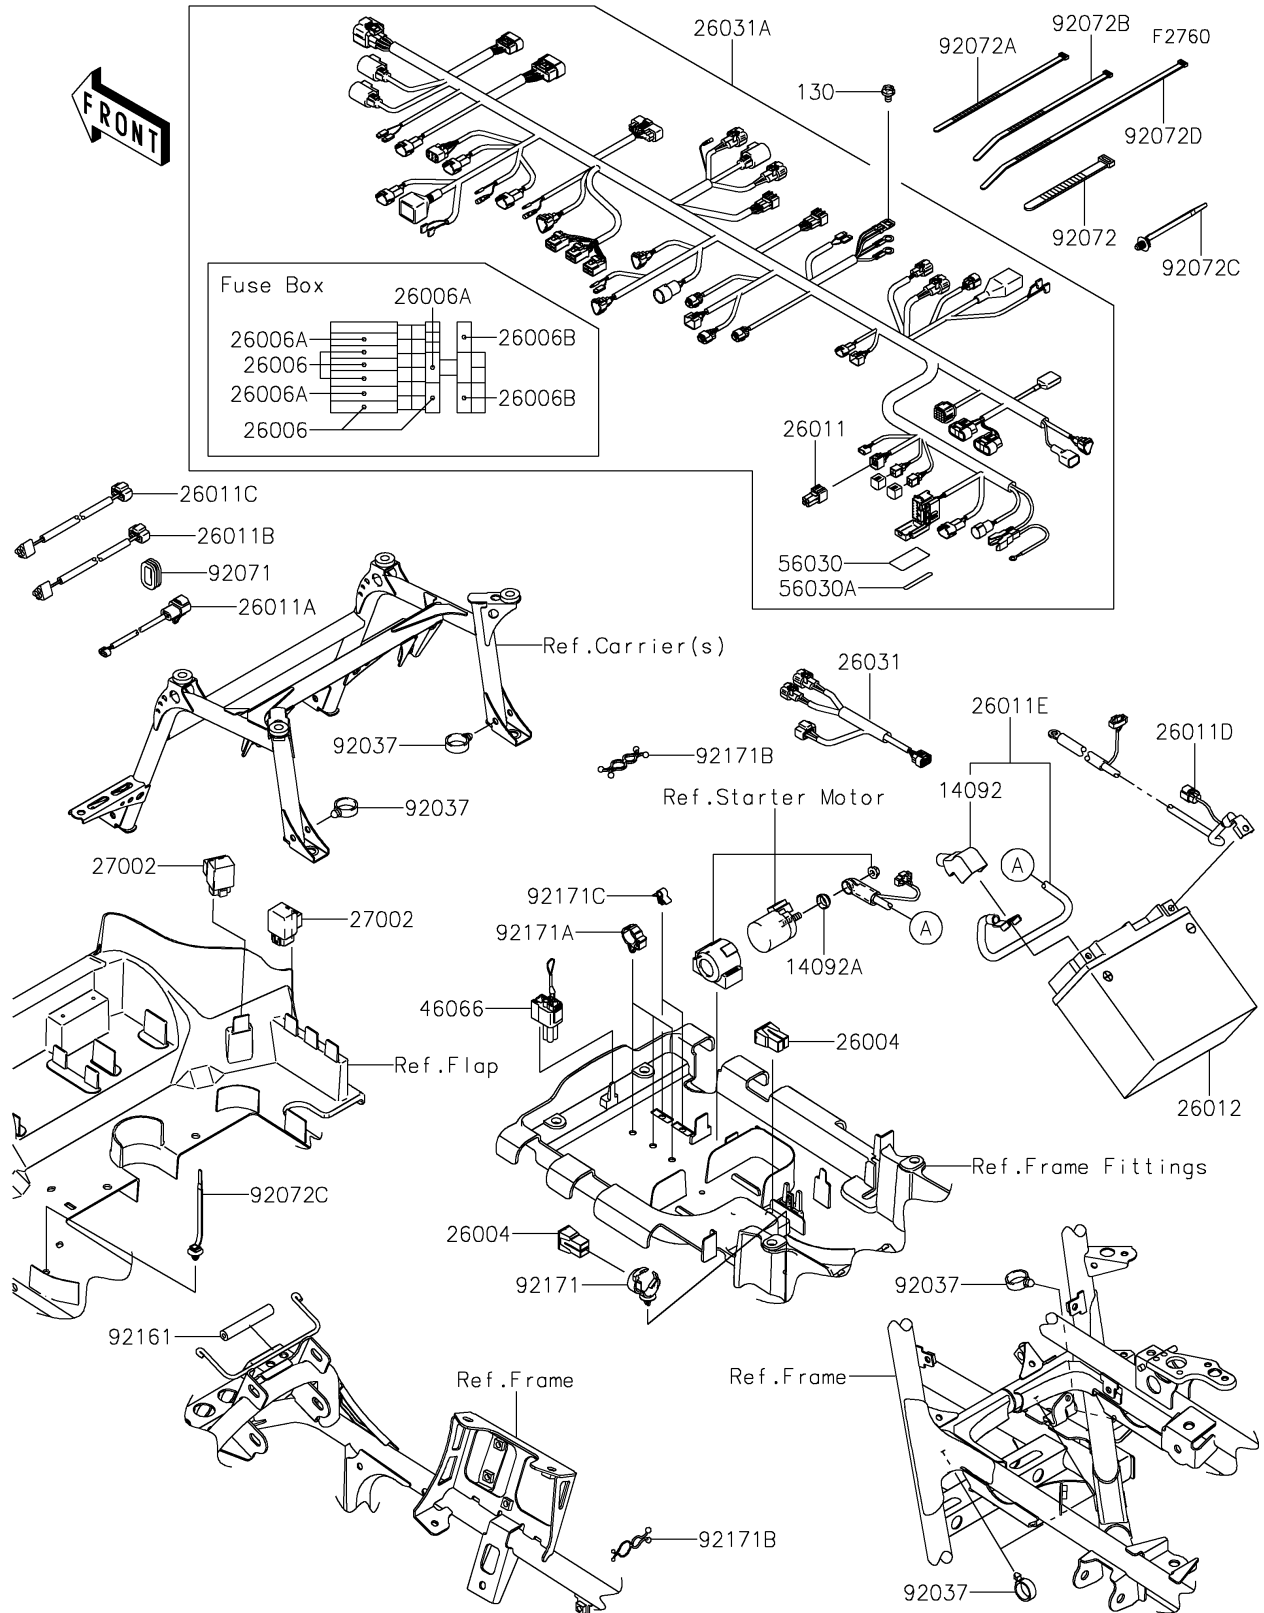

# 2023 BRUTE FORCE® 750 4x4i EPS CAMO PARTS DIAGRAM

## Chassis Electrical Equipment

### Chassis Electrical Equipment

ITEM NAME	PART NUMBER	QUANTITY
COVER (Ref # 14092)	14092-0767	1
COVER,MAGNETIC SW. (Ref # 14092A)	14092-0851	1
FUSE-ASSY,40A (Ref # 26004)	26004-0035	2
FUSE,MINI BLADE,15A,BLUE (Ref # 26006)	26006-0001	5
FUSE,MINI BLADE,10A,RED (Ref # 26006A)	26006-0009	3
FUSE,MINI BLADE,30A,GREEN (Ref # 26006B)	26006-1080	2
WIRE-LEAD,CAP (Ref # 26011)	26011-0271	1
WIRE-LEAD,EPS EXTENSION (Ref # 26011A)	26011-0312	1
WIRE-LEAD,HEAD LAMP,RH (Ref # 26011B)	26011-0721	1
WIRE-LEAD,HEAD LAMP,LH (Ref # 26011C)	26011-0743	1
WIRE-LEAD,BATTERY(-) (Ref # 26011D)	26011-0744	1
WIRE-LEAD,BATTERY(+) (Ref # 26011E)	26011-0807	1
BATTERY,MF,KMX14-BS,12V 12AH (Ref # 26012)	26012-1414	1
HARNESS,SUB (Ref # 26031)	26031-0752	1
HARNESS,MAIN (Ref # 26031A)	26031-1656	1
RELAY-ASSY (Ref # 27002)	27002-1062	2
CONNECTOR-ASSY,RESET (Ref # 46066)	46066-0001	1
LABEL,FUSE BOX,10A&15A (Ref # 56030)	56030-0401	1
LABEL,FUSE BOX,30A (Ref # 56030A)	56030-0404	1
CLAMP,HOSE (Ref # 92037)	92037-1827	5
GROMMET (Ref # 92071)	92071-0708	1
BAND,L=123 (Ref # 92072)	92072-030	13
BAND,L=186 (Ref # 92072A)	92072-056	4
BAND,L=188 (Ref # 92072B)	92072-1239	4
BAND,OS170-FT7(BLACK) (Ref # 92072C)	92072-1414	4
BAND,L=292.1 (Ref # 92072D)	92072-3509	3
DAMPER,4.5X11X68 (Ref # 92161)	92161-0988	1
CLAMP,CLIP,DIA=20 (Ref # 92171)	92171-0068	1
CLAMP,BRAKE HOSE (Ref # 92171A)	92171-0316	3

### Chassis Electrical Equipment

ITEM NAME	PART NUMBER	QUANTITY
CLAMP (Ref # 92171B)	92171-0476	2
CLAMP (Ref # 92171C)	92171-0477	2
BOLT-FLANGED,6X10 (Ref # 130)	130BA0610	1