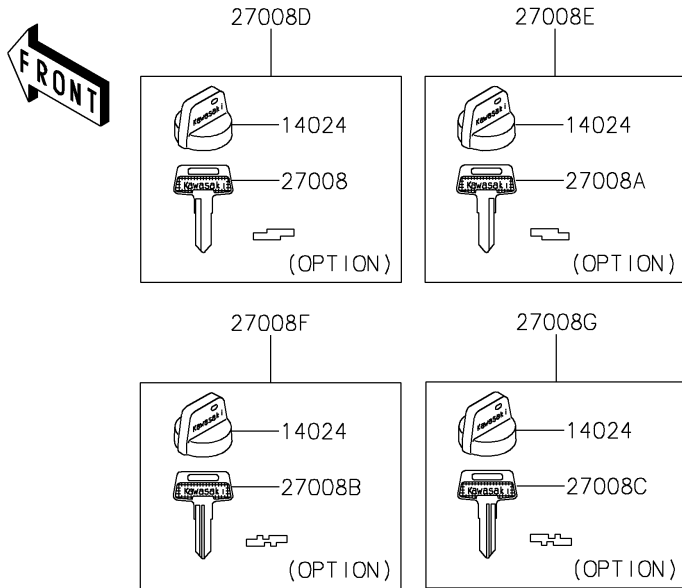

2021 BRUTE FORCE® 750 4x4i EPS CAMO PARTS DIAGRAM

Ignition Switch

F2770