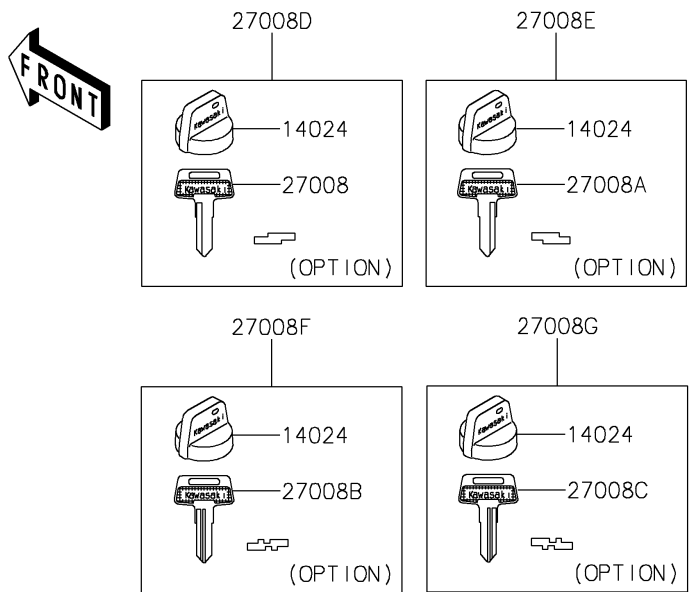

2021 BRUTE FORCE® 750 4x4i EPS CAMO PARTS DIAGRAM

Ignition Switch

F2770