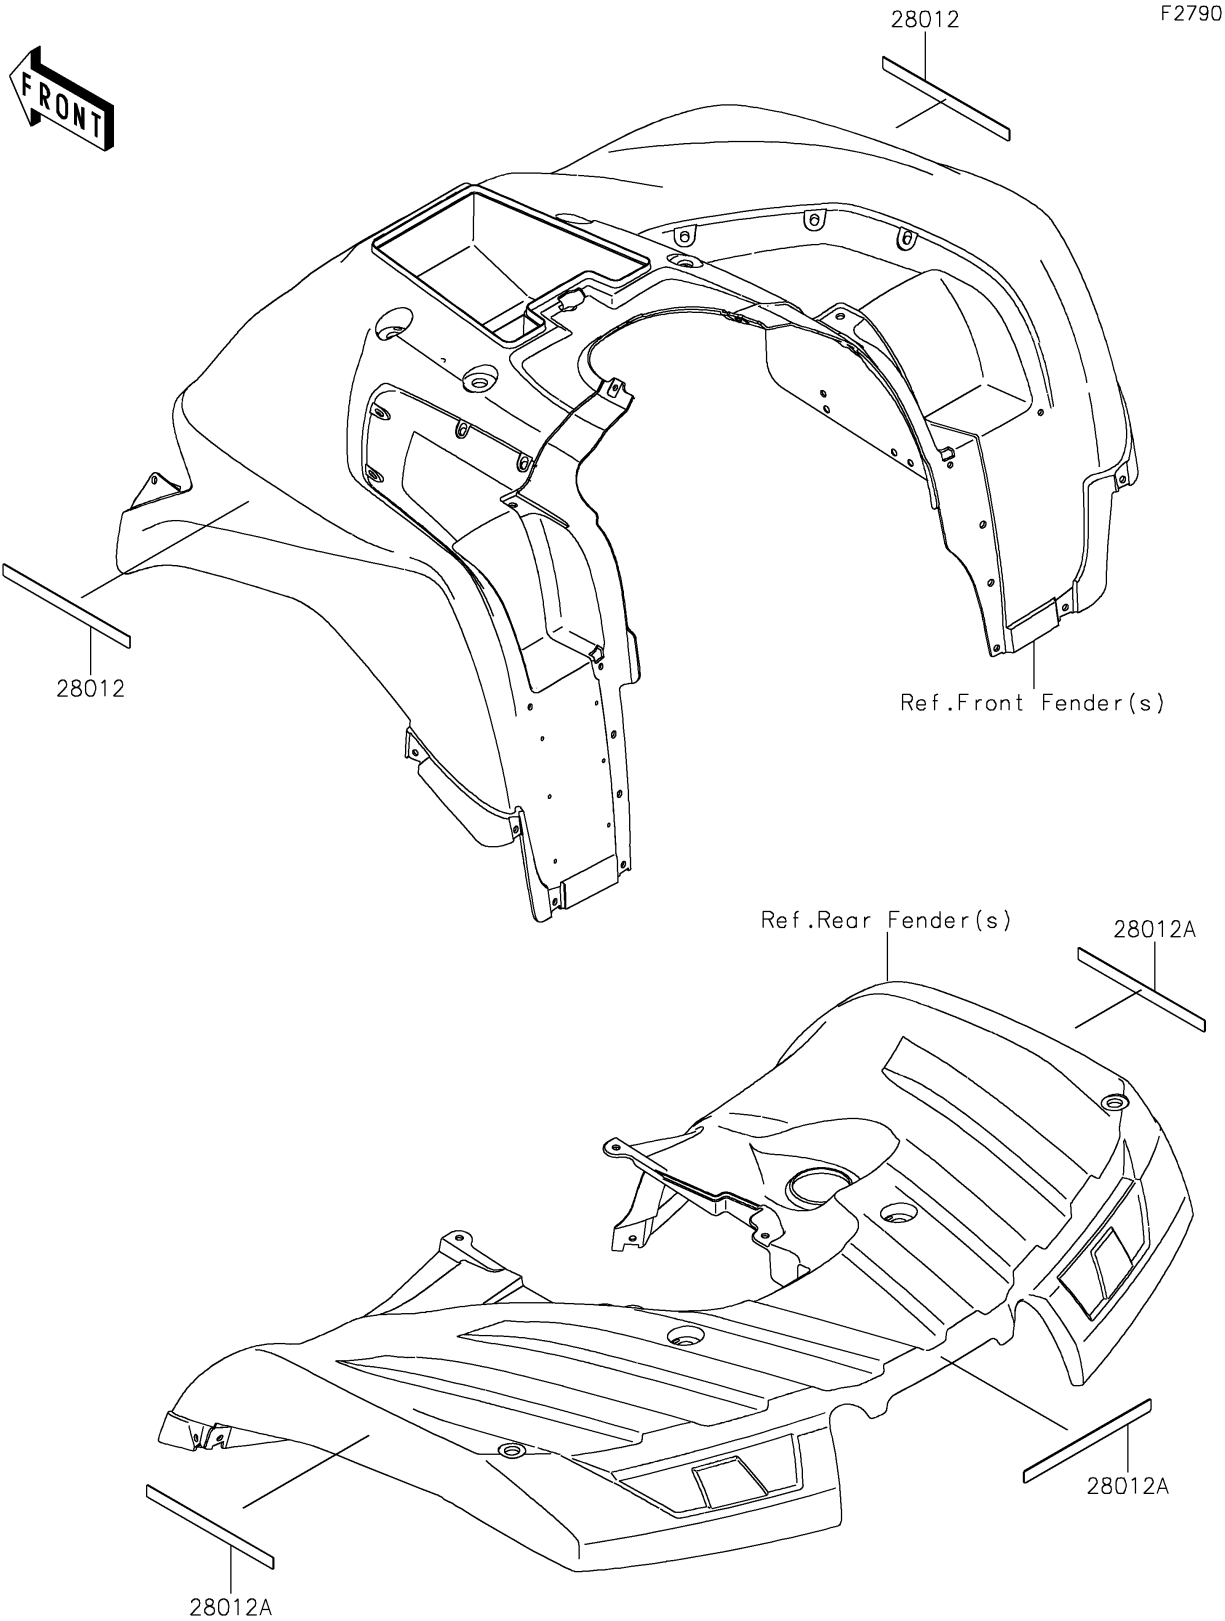

# 2021 BRUTE FORCE® 750 4x4i EPS CAMO PARTS DIAGRAM

Reflectors