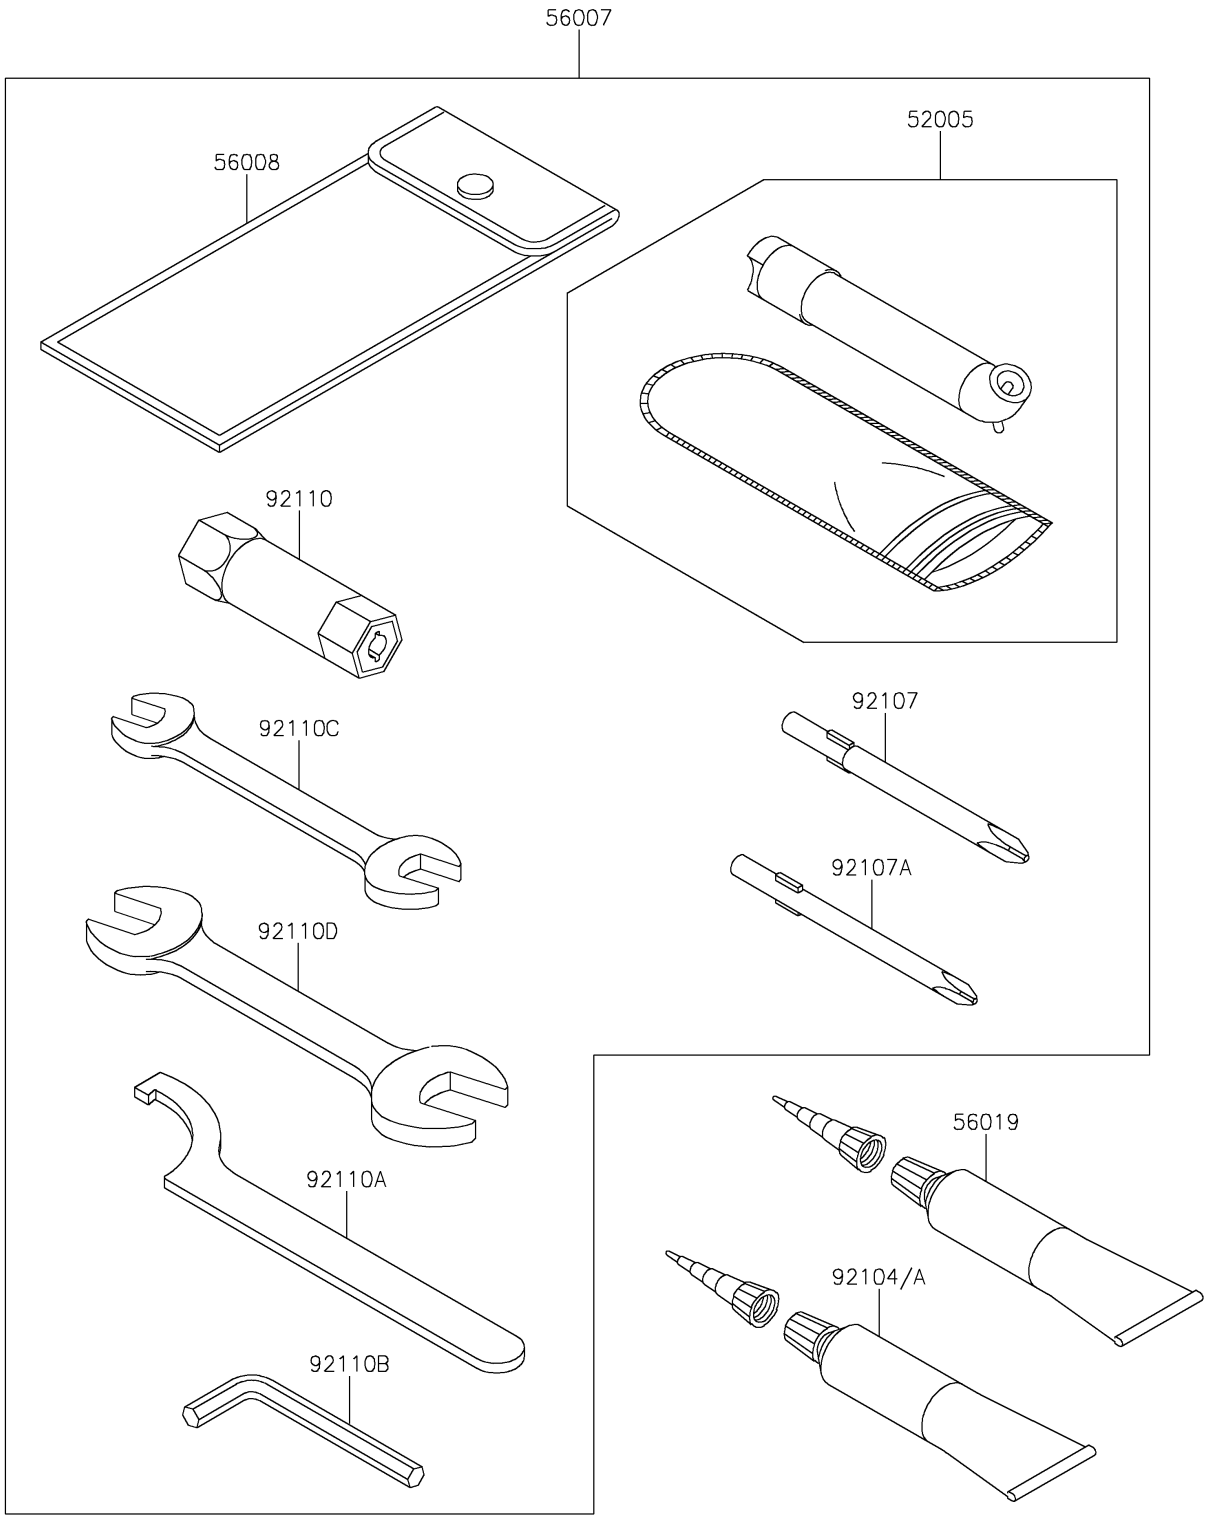

2021 BRUTE FORCE® 750 4x4i EPS CAMO PARTS DIAGRAM

Owner's Tools

F2810

2021 BRUTE FORCE® 750 4x4i EPS CAMO PARTS LIST

Owner's Tools

ITEM NAME	PART NUMBER	QUANTITY
-----------	-------------	----------