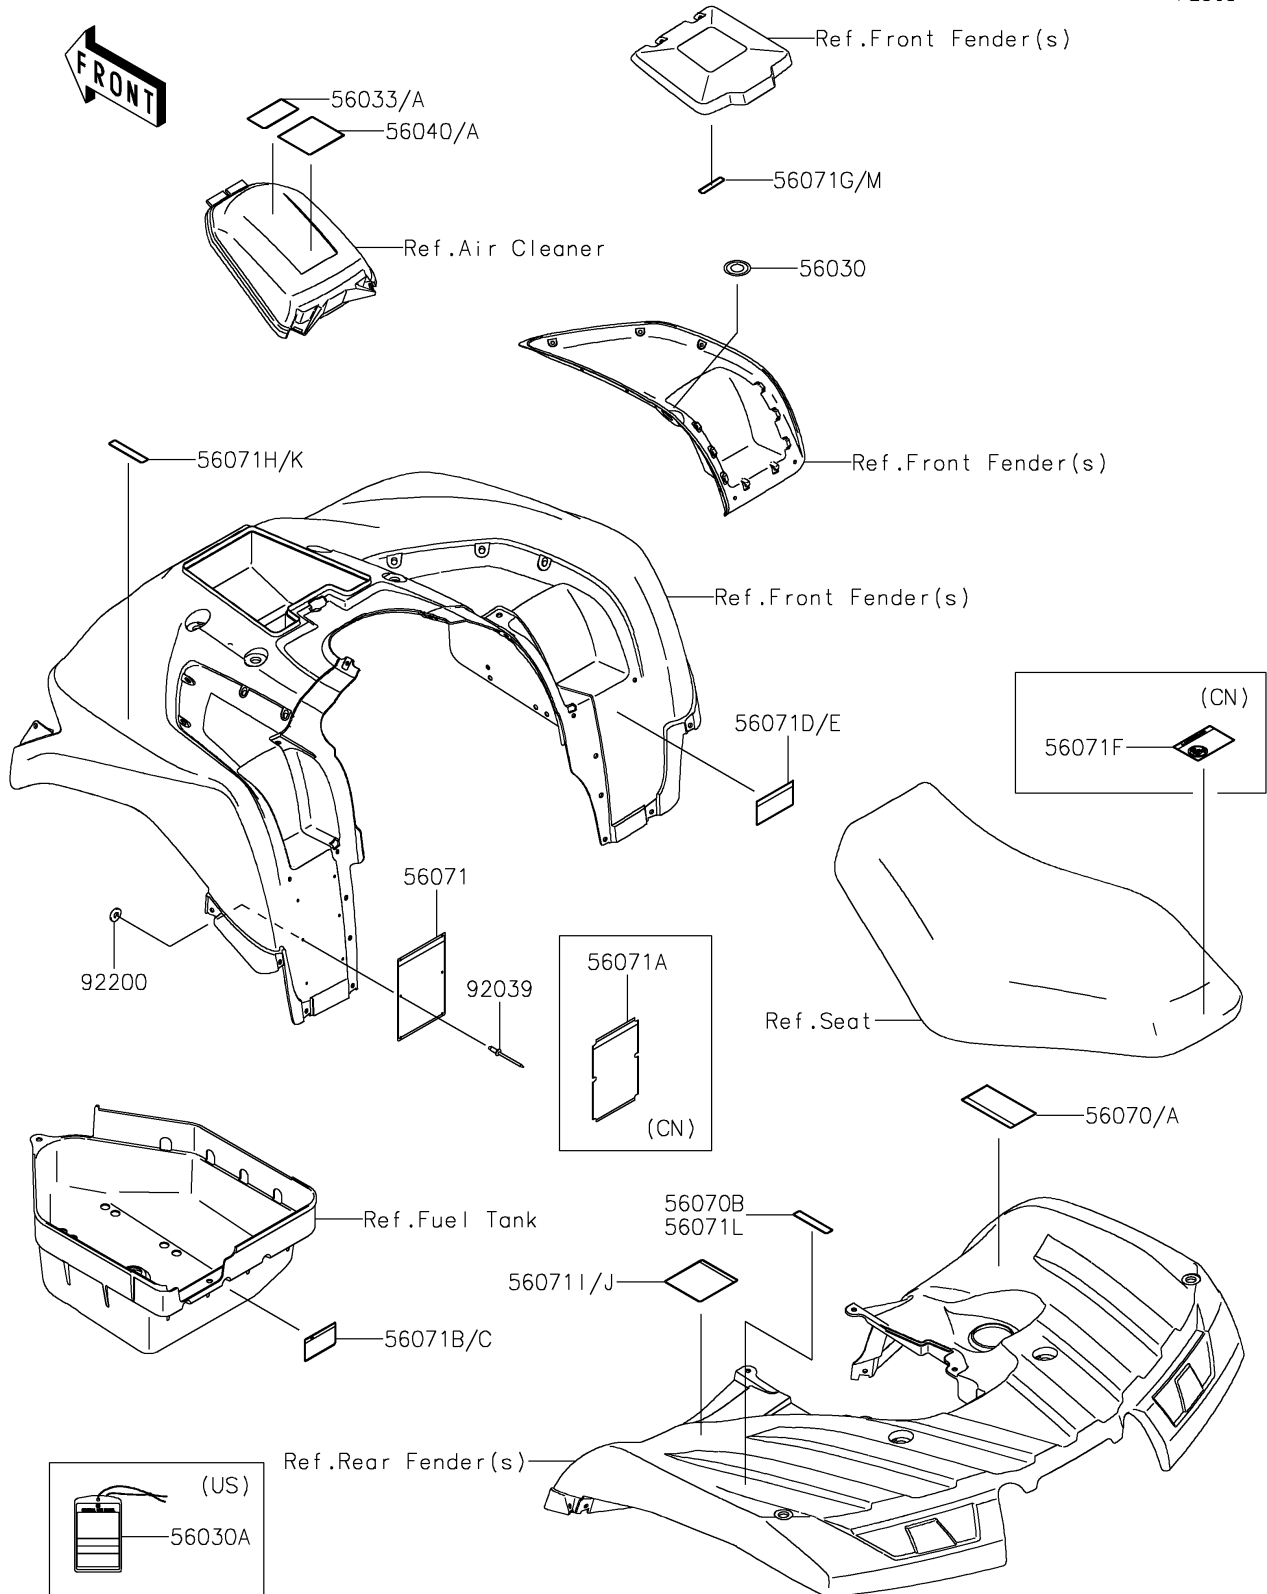

2021 BRUTE FORCE® 750 4x4i EPS CAMO PARTS DIAGRAM

Labels

F2860

2021 BRUTE FORCE® 750 4x4i EPS CAMO PARTS LIST

Labels

ITEM NAME	PART NUMBER	QUANTITY
LABEL,IGNITION SWITCH (Ref # 56030)	56030-0018	1
LABEL,HANGTAG (Ref # 56030A)	56030-0194	1
LABEL-MANUAL,AIR CLEANER (Ref # 56033)	56033-0064	1
LABEL-MANUAL,AIR CLEANER (Ref # 56033A)	56033-0308	1
LABEL-WARNING,UNDER 16 (Ref # 56040)	56040-1276	1
LABEL-WARNING,AGE (Ref # 56040A)	56040-1325	1
LABEL-WARNING,DRIVE BELT (Ref # 56070)	56070-0038	1
LABEL-WARNING,DRIVE BELT (Ref # 56070A)	56070-0039	1
LABEL-WARNING,MAXIMUM LOAD (Ref # 56070B)	56070-0041	1
LABEL-WARNING,SERIOUS INJURY (Ref # 56071)	56071-0057	1
LABEL-WARNING,GENERAL (Ref # 56071A)	56071-0059	1
LABEL-WARNING,TOWING (Ref # 56071B)	56071-0079	1
LABEL-WARNING,TRAILER TOWING (Ref # 56071C)	56071-0080	1
LABEL-WARNING,SHIFT LEVER (Ref # 56071D)	56071-0090	1
LABEL-WARNING,SHIFT LEVER (Ref # 56071E)	56071-0092	1
LABEL-WARNING,NO PASSENGER (Ref # 56071F)	56071-0097	1
LABEL-WARNING,STORAGE (Ref # 56071G)	56071-0199	1
LABEL-WARNING,MAX LOAD 40KG (Ref # 56071H)	56071-0200	1
LABEL-WARNING,TIRE&LOAD (Ref # 56071I)	56071-0484	1
LABEL-WARNING,TIRE&LOAD (Ref # 56071J)	56071-0485	1
RIVET,3.2X8 (Ref # 92039)	92039-3763	6
WASHER,3.5X8X1 (Ref # 92200)	92200-1251	6