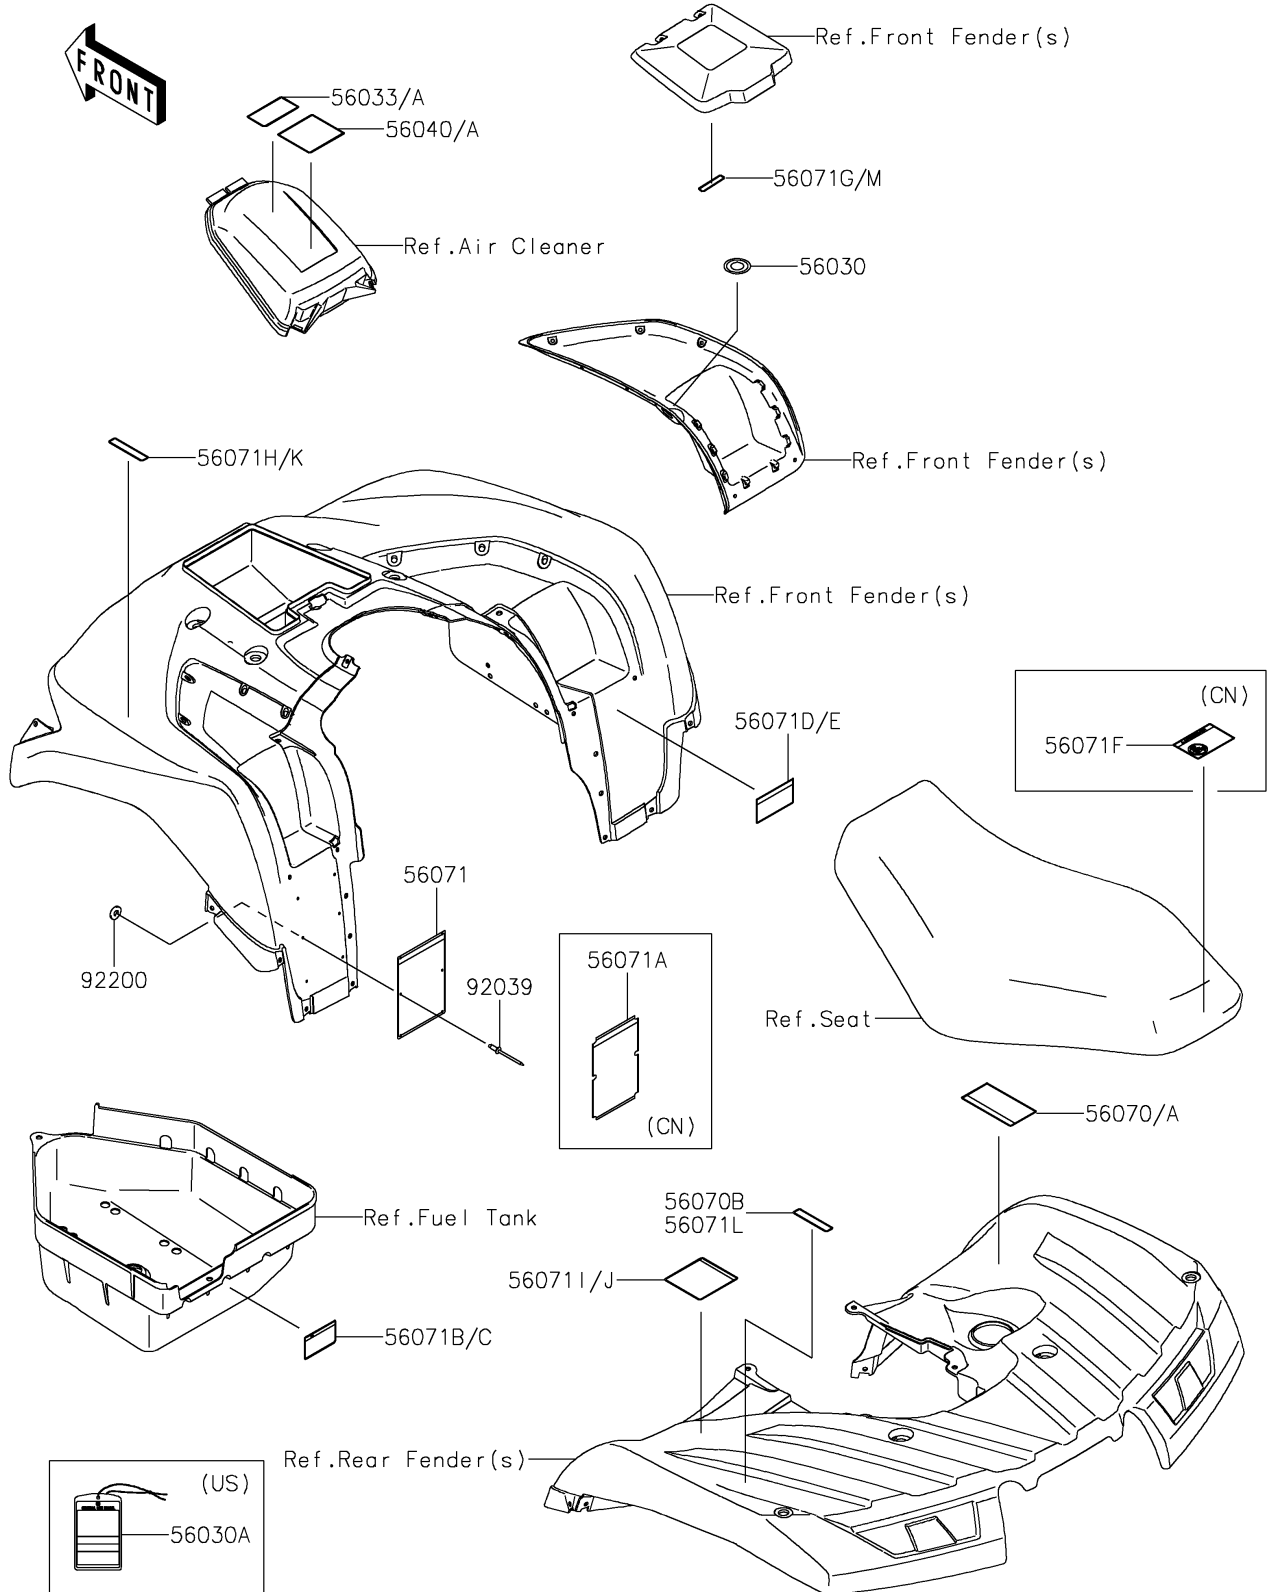

2023 BRUTE FORCE® 750 4x4i EPS CAMO PARTS DIAGRAM

Labels

F2860

2023 BRUTE FORCE® 750 4x4i EPS CAMO PARTS LIST

Labels

ITEM NAME	PART NUMBER	QUANTITY
LABEL,IGNITION SWITCH (Ref # 56030)	56030-0018	1
LABEL,HANGTAG (Ref # 56030A)	56030-0194	1
LABEL-MANUAL,AIR CLEANER (Ref # 56033)	56033-0064	1
LABEL-MANUAL,AIR CLEANER (Ref # 56033A)	56033-0308	1
LABEL-WARNING,UNDER 16 (Ref # 56040)	56040-1276	1
LABEL-WARNING,AGE (Ref # 56040A)	56040-1325	1
LABEL-WARNING,DRIVE BELT (Ref # 56070)	56070-0038	1
LABEL-WARNING,DRIVE BELT (Ref # 56070A)	56070-0039	1
LABEL-WARNING,MAXIMUM LOAD (Ref # 56070B)	56070-0041	1
LABEL-WARNING,SERIOUS INJURY (Ref # 56071)	56071-0057	1
LABEL-WARNING,GENERAL (Ref # 56071A)	56071-0059	1
LABEL-WARNING,TOWING (Ref # 56071B)	56071-0079	1
LABEL-WARNING,TRAILER TOWING (Ref # 56071C)	56071-0080	1
LABEL-WARNING,SHIFT LEVER (Ref # 56071D)	56071-0090	1
LABEL-WARNING,SHIFT LEVER (Ref # 56071E)	56071-0092	1
LABEL-WARNING,NO PASSENGER (Ref # 56071F)	56071-0097	1
LABEL-WARNING,STORAGE (Ref # 56071G)	56071-0199	1
LABEL-WARNING,MAX LOAD 40KG (Ref # 56071H)	56071-0200	1
LABEL-WARNING,TIRE&LOAD (Ref # 56071I)	56071-0484	1
LABEL-WARNING,TIRE&LOAD (Ref # 56071J)	56071-0485	1
LABEL-WARNING,MAX LOAD 40KG (Ref # 56071K)	56071-0969	1
LABEL-WARNING,MAX LOAD 80KG (Ref # 56071L)	56071-0970	1
LABEL-WARNING,STORAGE (Ref # 56071M)	56071-0971	1
RIVET,3.2X8 (Ref # 92039)	92039-3763	6
WASHER,3.5X8X1 (Ref # 92200)	92200-1251	6