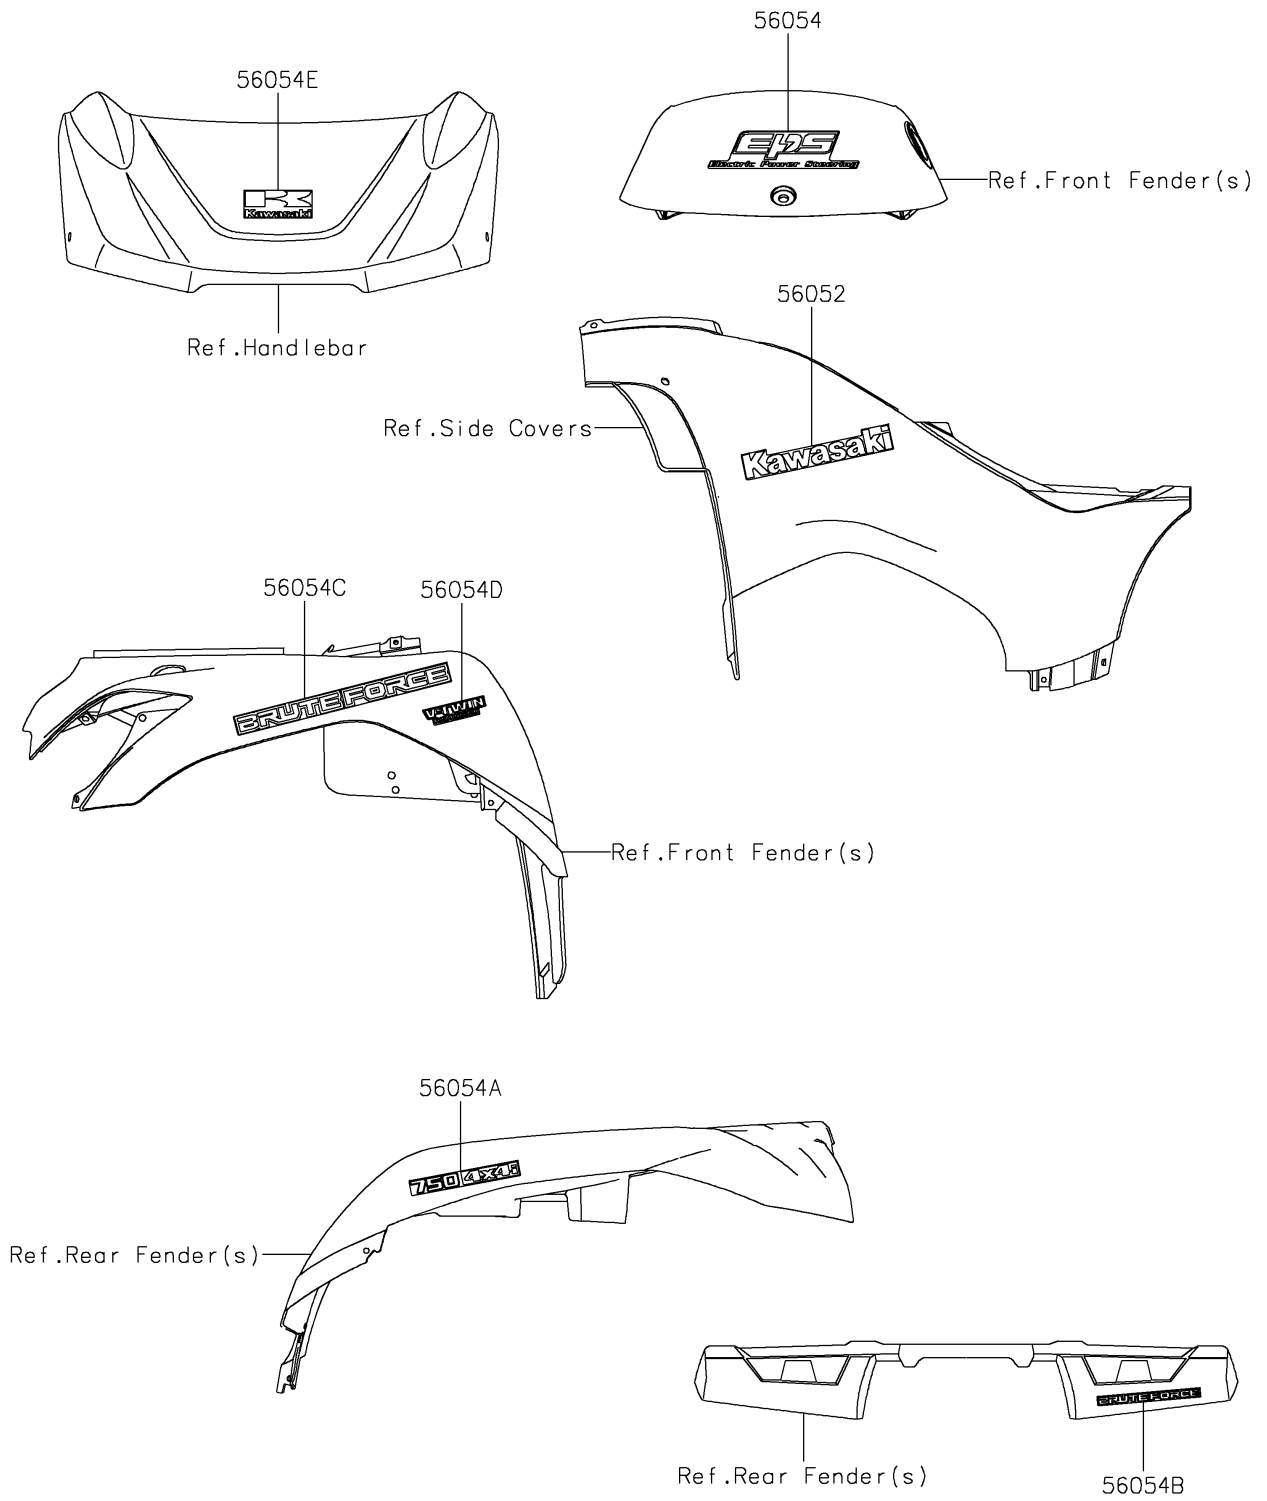

# 2021 BRUTE FORCE® 750 4x4i EPS CAMO PARTS DIAGRAM

Decals(HMFNN)

F2861

## 2021 BRUTE FORCE® 750 4x4i EPS CAMO PARTS LIST

Decals(HMFNN)

ITEM NAME	PART NUMBER	QUANTITY
MARK,KAWASAKI (Ref # 56052)	56052-0437	2
MARK, TOP COVER, EPS (Ref # 56054)	56054-0758	1
MARK, RR FENDER, 750 4X4I (Ref # 56054A)	56054-0762	2
MARK, RR FENDER, BRUTE FORCE (Ref # 56054B)	56054-0763	1
MARK, FR FENDER, BRUTEFORCE (Ref # 56054C)	56054-1219	2
MARK, FR FENDER, V-TWIN (Ref # 56054D)	56054-1228	2
MARK, FR HANDLE COVER (Ref # 56054E)	56054-1229	1