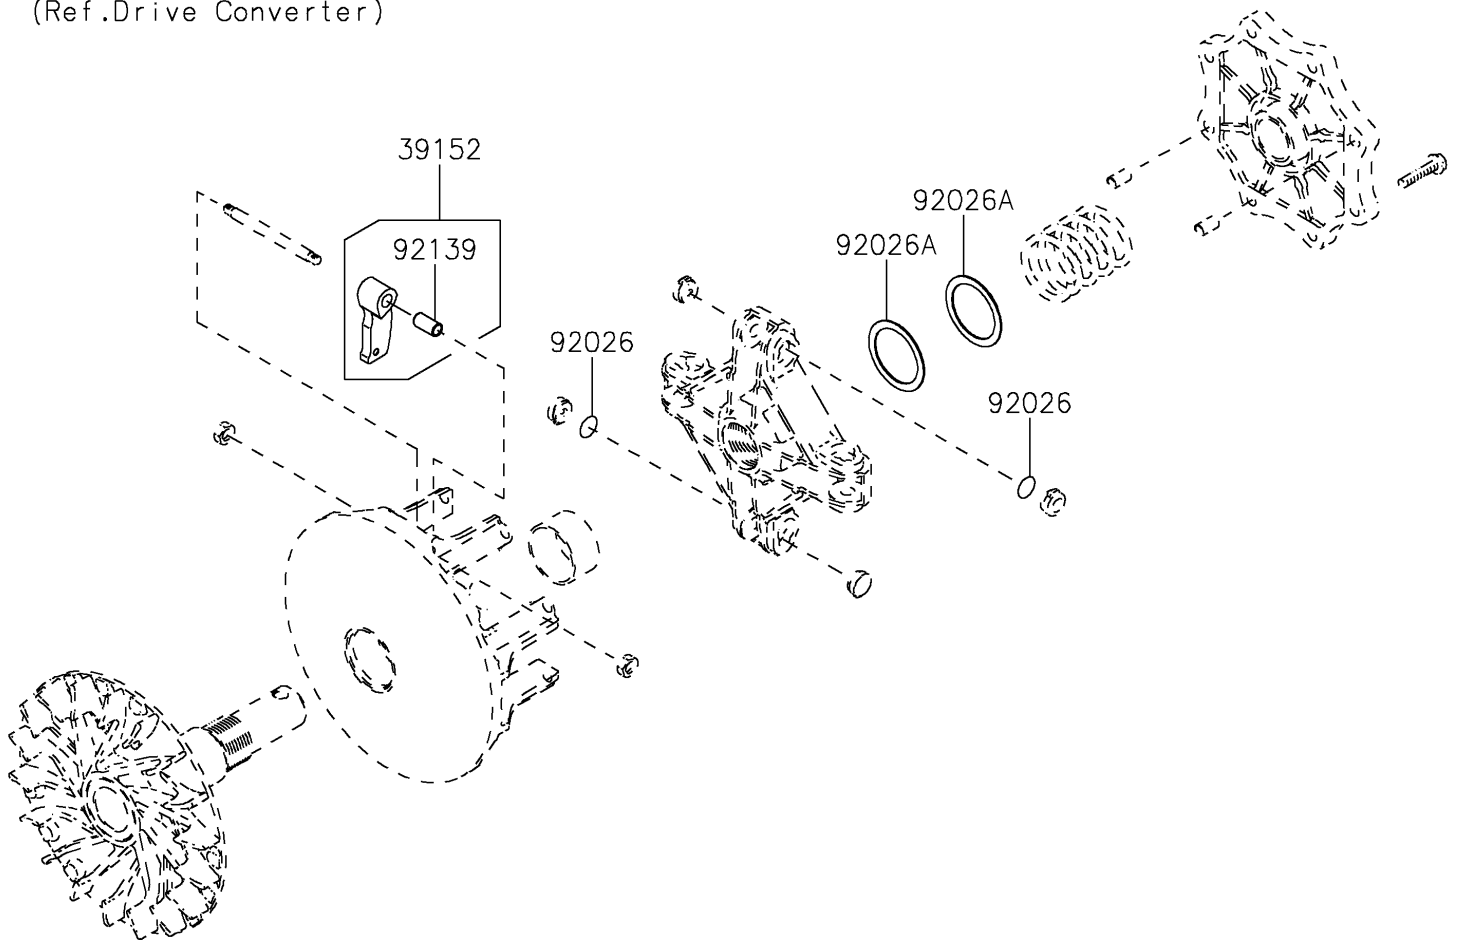

# 2021 BRUTE FORCE® 750 4x4i EPS CAMO PARTS DIAGRAM

Optional Parts

F2890

(Ref. Drive Converter)

## 2021 BRUTE FORCE® 750 4x4i EPS CAMO PARTS LIST

### Optional Parts

ITEM NAME	PART NUMBER	QUANTITY
WEIGHT-RAMP (Ref # 39152)	39152-0091	4
SPACER,T=0.1 (Ref # 92026)	92026-0038	2
SPACER,39X49.5X1.0 (Ref # 92026A)	92026-1603	2
BUSHING (Ref # 92139)	92139-0215	4