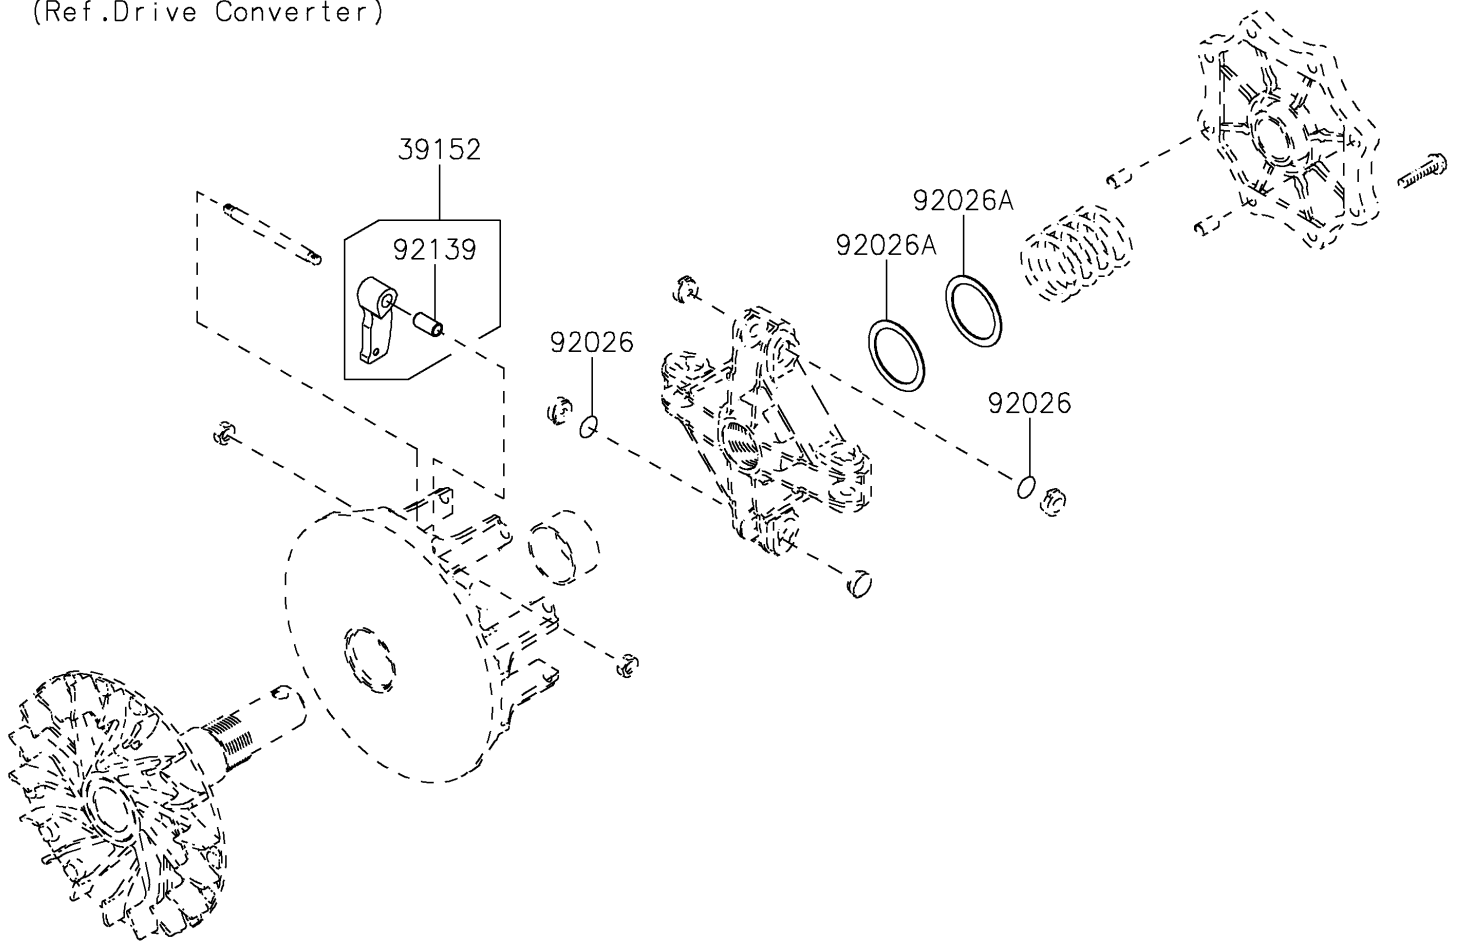

2023 BRUTE FORCE® 750 4x4i EPS CAMO PARTS DIAGRAM

Optional Parts

F2890

(Ref. Drive Converter)

2023 BRUTE FORCE® 750 4x4i EPS CAMO PARTS LIST

Optional Parts

ITEM NAME	PART NUMBER	QUANTITY
WEIGHT-RAMP (Ref # 39152)	39152-0091	4
SPACER,T=0.1 (Ref # 92026)	92026-0038	2
SPACER,39X49.5X1.0 (Ref # 92026A)	92026-1603	2
BUSHING (Ref # 92139)	92139-0215	4