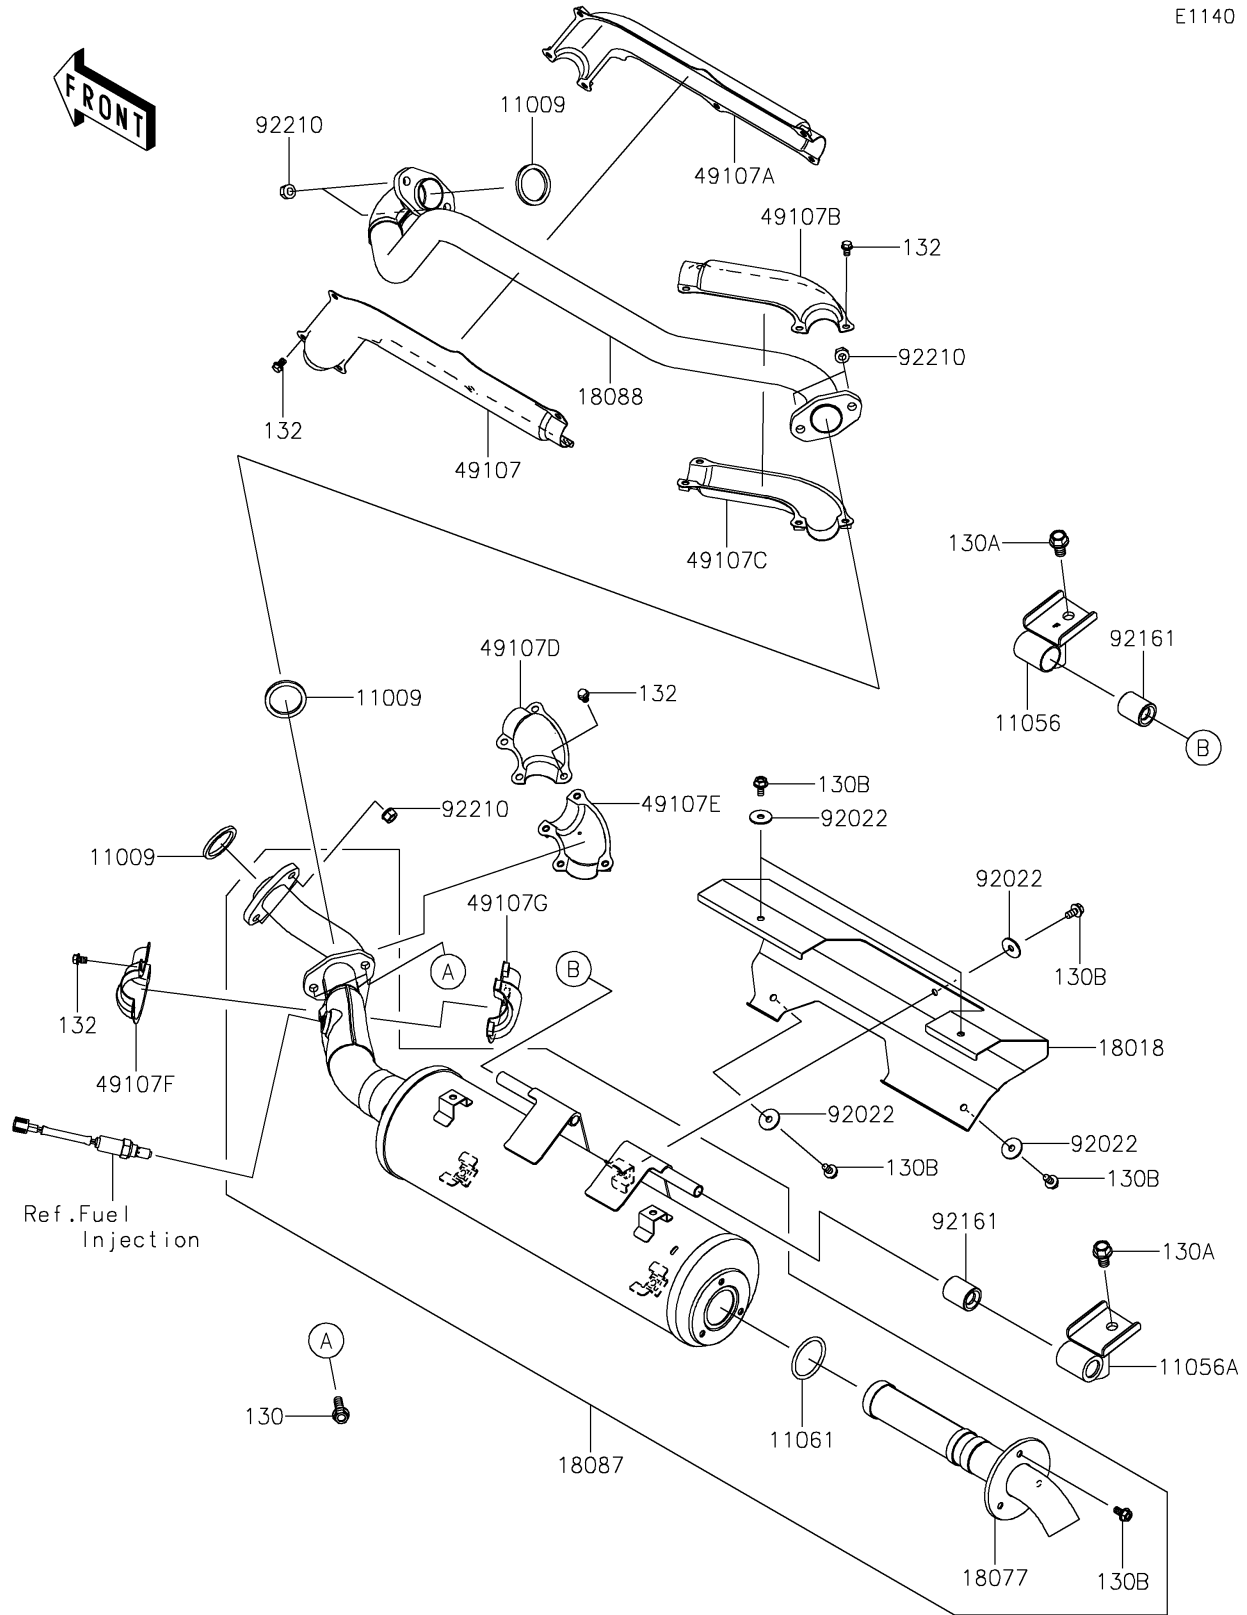

2022 BRUTE FORCE® 750 4x4i EPS CAMO PARTS DIAGRAM

Muffler(s)

E1140

2022 BRUTE FORCE® 750 4x4i EPS CAMO PARTS LIST

Muffler(s)

ITEM NAME	PART NUMBER	QUANTITY
GASKET,EXHAUST HOLDER (Ref # 11009)	11009-1894	3
BRACKET,MUFFLER,FR (Ref # 11056)	11056-0532	1
BRACKET,MUFFLER,RR (Ref # 11056A)	11056-0533	1
GASKET,38.9X46.4X3.0 (Ref # 11061)	11061-0082	1
PLATE-HEAT GUARD (Ref # 18018)	18018-0036	1
ARRESTER-SPARK (Ref # 18077)	18077-0036	1
MUFFLER (Ref # 18087)	18087-0323	1
PIPE-EXHAUST (Ref # 18088)	18088-0856	1
COVER-EXHAUST PIPE,FR,FR,LH (Ref # 49107)	49107-0759	1
COVER-EXHAUST PIPE,FR,FR,RH (Ref # 49107A)	49107-0760	1
COVER-EXHAUST PIPE,FR,RR,UPP (Ref # 49107B)	49107-0761	1
COVER-EXHAUST PIPE,FR,RR,LWR (Ref # 49107C)	49107-0762	1
COVER-EXHAUST PIPE,RR,FR,UPP (Ref # 49107D)	49107-0763	1
COVER-EXHAUST PIPE,RR,FR,LWR (Ref # 49107E)	49107-0764	1
COVER-EXHAUST PIPE,RR,RR,FR (Ref # 49107F)	49107-0765	1
COVER-EXHAUST PIPE,RR,RR,RR (Ref # 49107G)	49107-0766	1
WASHER,6.5X22X1.6 (Ref # 92022)	92022-237	5
DAMPER (Ref # 92161)	92161-0961	2
NUT,8MM (Ref # 92210)	92210-1242	6
BOLT-FLANGED,8X30 (Ref # 130)	130BD0830	2
BOLT-FLANGED,10X16 (Ref # 130A)	130CA1016	2
BOLT-FLANGED,6X12 (Ref # 130B)	130CD0612	8
BOLT-FLANGED-SMALL,6X8 (Ref # 132)	132BD0608	18