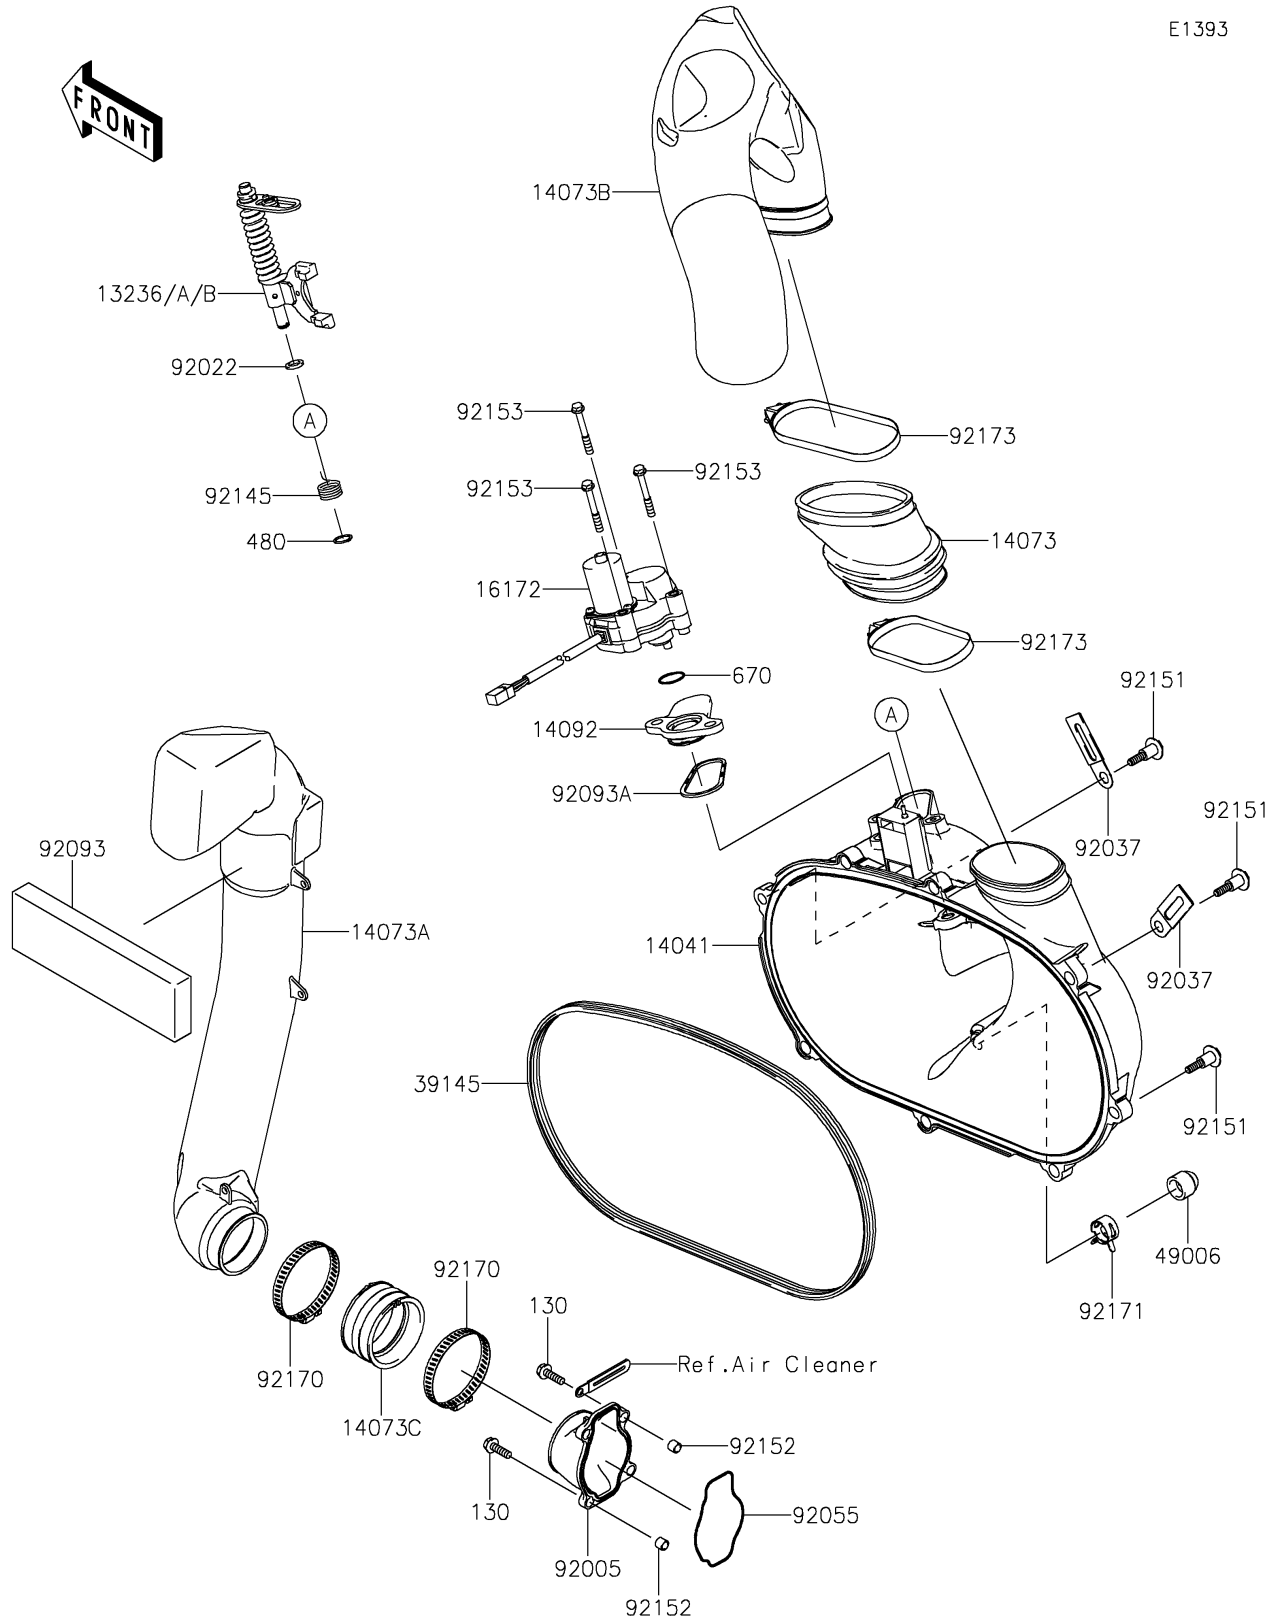

# 2021 BRUTE FORCE® 750 4x4i EPS PARTS DIAGRAM

## Converter Cover

E1393

## 2021 BRUTE FORCE® 750 4x4i EPS PARTS LIST

### Converter Cover

ITEM NAME	PART NUMBER	QUANTITY
LEVER-COMP,YELLOW (Ref # 13236)	13236-0046	AR
LEVER-COMP,GREEN (Ref # 13236A)	13236-0047	AR
LEVER-COMP,PAINT LESS (Ref # 13236B)	13236-0048	1
COVER-COMP (Ref # 14041)	14041-0625	1
DUCT,EXHAUST JOINT (Ref # 14073)	14073-0028	1
DUCT,INTAKE (Ref # 14073A)	14073-0298	1
DUCT,EXHAUST (Ref # 14073B)	14073-0734	1
DUCT,JOINT (Ref # 14073C)	14073-1775	1
COVER (Ref # 14092)	14092-0780	1
ACTUATOR (Ref # 16172)	16172-0018	1
TRIM-SEAL (Ref # 39145)	39145-0702	1
BOOT,DRAIN (Ref # 49006)	49006-0560	1
FITTING (Ref # 92005)	92005-0718	1
WASHER,10.2X16X1 (Ref # 92022)	92022-1829	1
CLAMP (Ref # 92037)	92037-1780	2
RING-O (Ref # 92055)	92055-1630	1
SEAL (Ref # 92093)	92093-0581	1
SEAL (Ref # 92093A)	92093-1548	1
SPRING (Ref # 92145)	92145-1567	1
BOLT,FLANGED,6X30 (Ref # 92151)	92151-1686	8
COLLAR (Ref # 92152)	92152-1332	4
BOLT,6X47 (Ref # 92153)	92153-0678	3
CLAMP (Ref # 92170)	92170-1764	2
CLAMP (Ref # 92171)	92171-0329	1
CLAMP (Ref # 92173)	92173-0260	2
BOLT-FLANGED,6X20 (Ref # 130)	130CA0620	4
CIRCLIP-TYPE-C,10MM (Ref # 480)	480J1000	1
O RING (Ref # 670)	670D3022	1