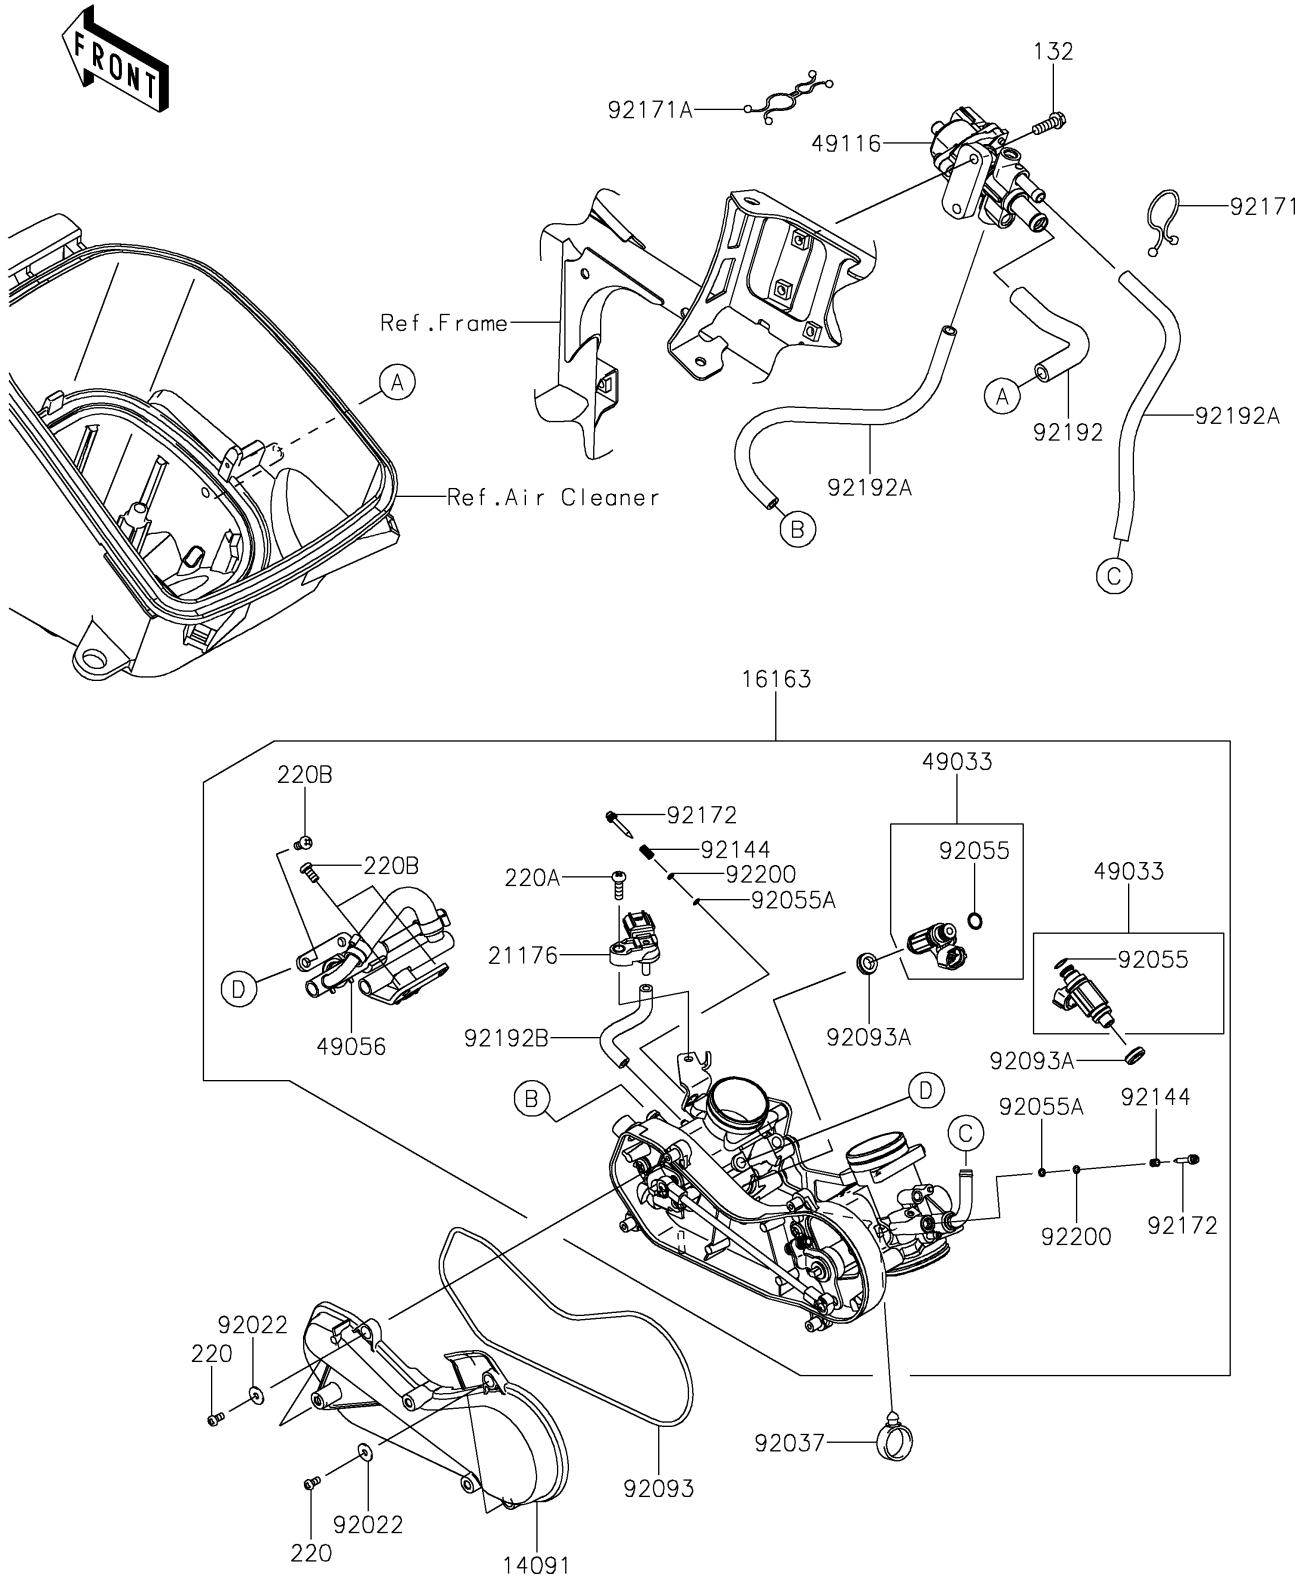

2021 BRUTE FORCE® 750 4x4i EPS PARTS DIAGRAM

Throttle

E1510

2021 BRUTE FORCE® 750 4x4i EPS PARTS LIST

Throttle

ITEM NAME	PART NUMBER	QUANTITY
COVER,THROTTLE LINK (Ref # 14091)	14091-1731	1
THROTTLE-ASSY (Ref # 16163)	16163-0792	1
SENSOR,PRESSURE (Ref # 21176)	21176-0906	1
NOZZLE-INJECTION (Ref # 49033)	49033-0011	2
PIPE-INJECTION (Ref # 49056)	49056-0034	1
VALVE-ASSY,ISC (Ref # 49116)	49116-0021	1
WASHER,5.2X13X1 (Ref # 92022)	92022-1380	4
CLAMP,HOSE (Ref # 92037)	92037-1827	1
RING-O,INJECTION NOZZLE (Ref # 92055)	92055-1622	2
RING-O,AIR SCREW (Ref # 92055A)	92055-1658	2
SEAL (Ref # 92093)	92093-0082	1
SEAL (Ref # 92093A)	92093-0127	2
SPRING,THROTTLE STOP SCREW (Ref # 92144)	92144-1674	2
CLAMP (Ref # 92171)	92171-1185	1
CLAMP (Ref # 92171A)	92171-1438	1
SCREW (Ref # 92172)	92172-0156	2
TUBE (Ref # 92192)	92192-0437	1
TUBE (Ref # 92192A)	92192-0439	2
TUBE (Ref # 92192B)	92192-0914	1
WASHER,PILOT AIR SCREW (Ref # 92200)	92200-1564	2
BOLT-FLANGED-SMALL,6X18 (Ref # 132)	132BD0618	2
SCREW-PAN-CROS,4X8 (Ref # 220)	220AA0408	4
SCREW-PAN-CROS,5X16 (Ref # 220A)	220AA0516	1
SCREW-PAN-CROS,6X12 (Ref # 220B)	220D0612	4